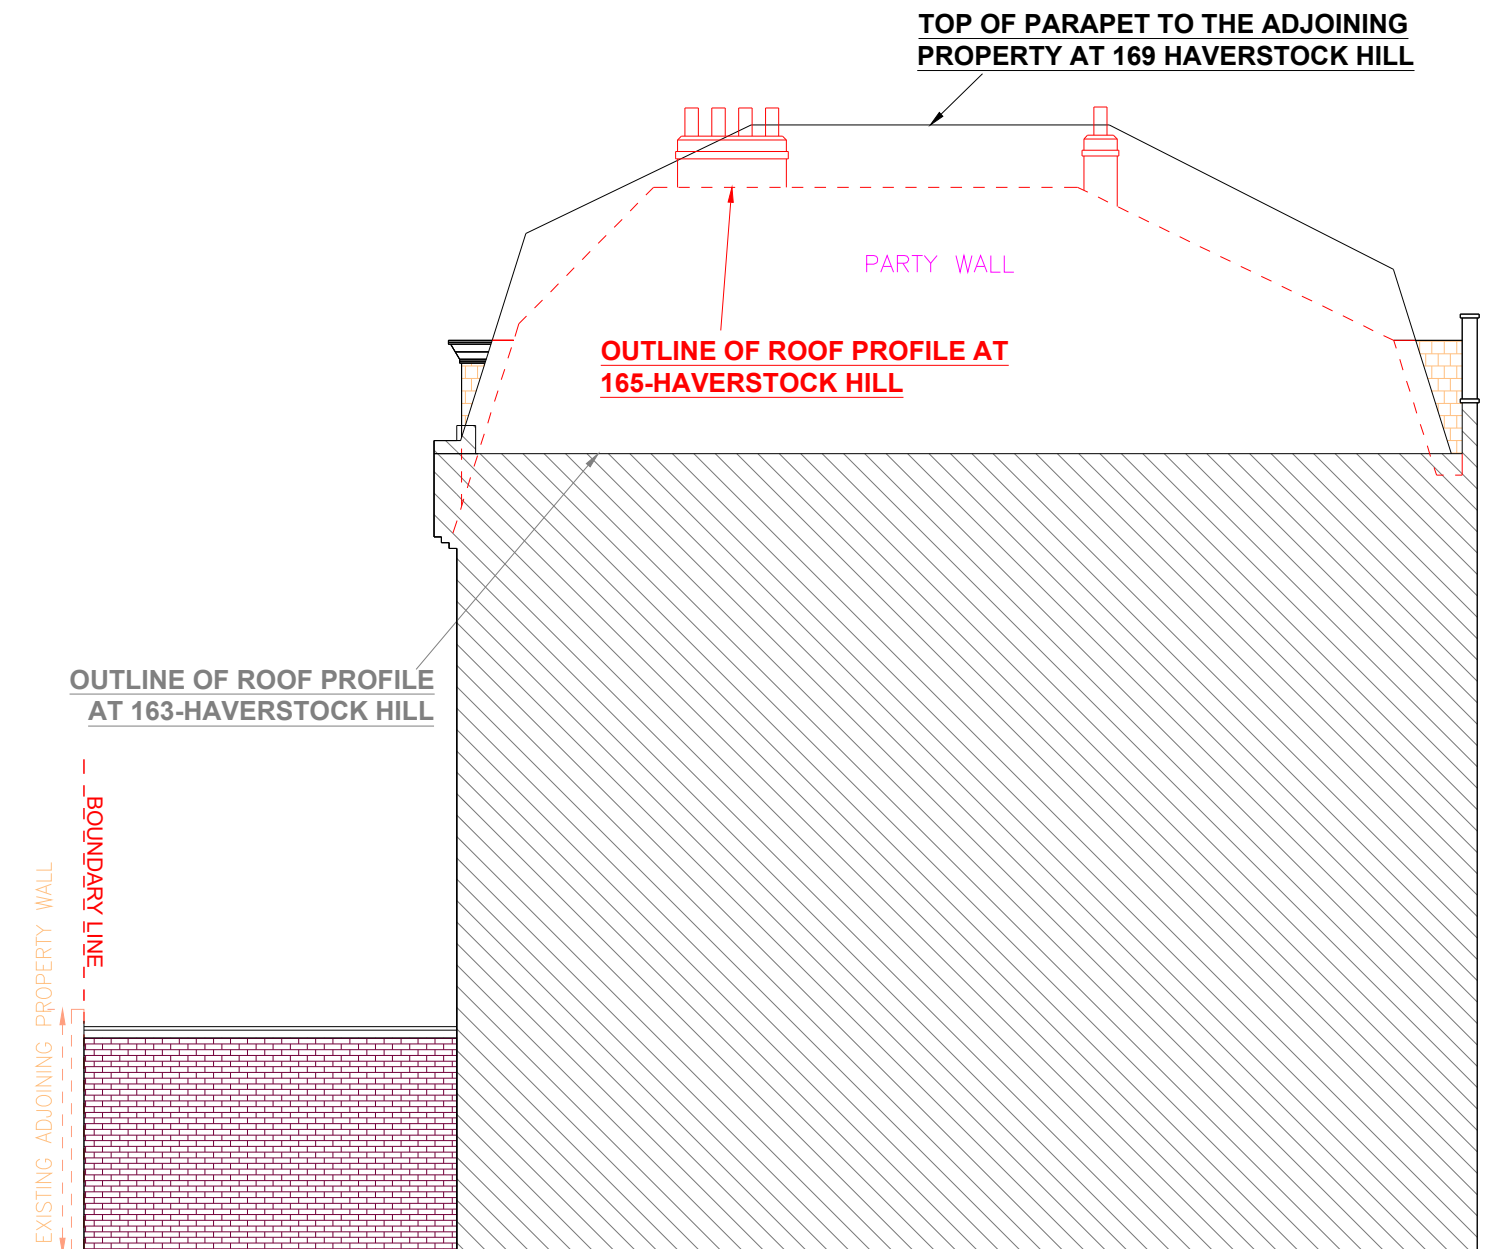

HOMES DESIGN

**40 WISE LANE
MILL HILL
LONDON
NW7 2RE**

WEB SITE: www.homesdesignltd.co.uk

EMAIL: info@homesdesignltd.co.uk

title		EXISTING ELEVATIONS (SHEET-2)	
contract no.	HD-922	scale	1:100 @ A3
project		165-167 HAVERSTOCK HILL LONDON NW3 4QT	
drawing no	HD-922/5005		
rev.: B	date	04/2023	

EXISTING REAR ELEVATION

EXISTING SIDE ELEVATION