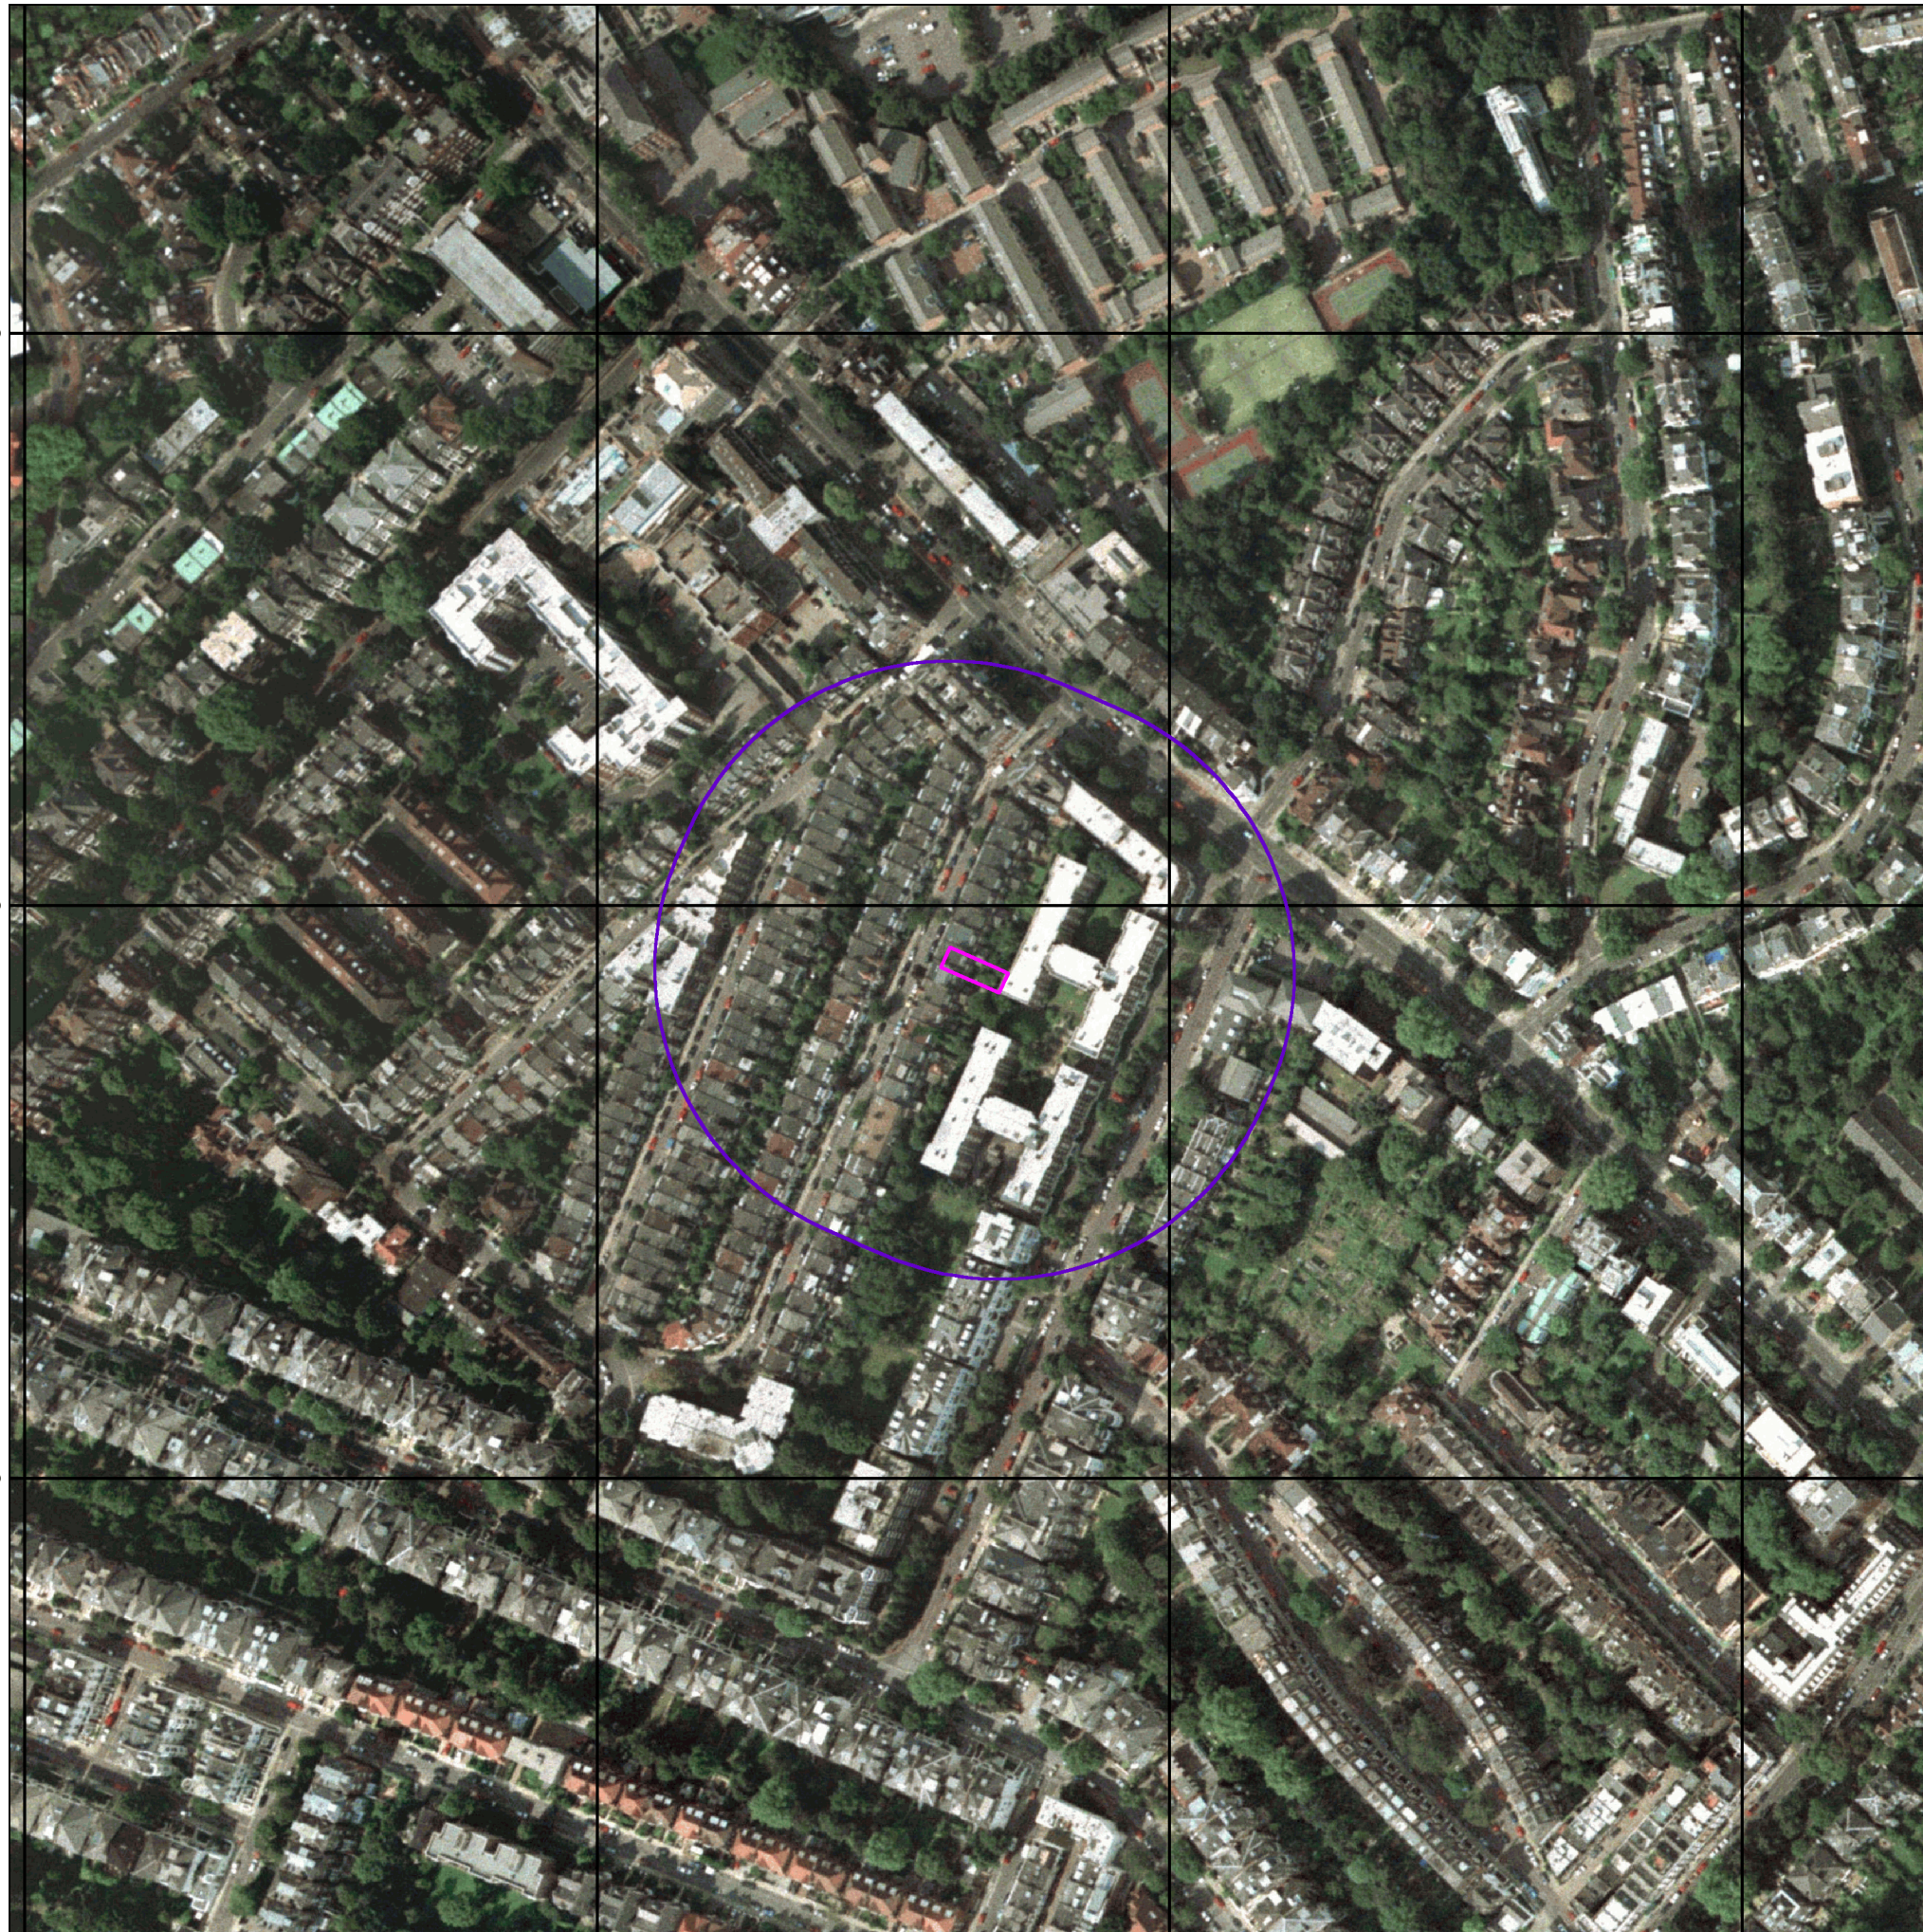

527000

527200

527400

527600

185200

185200

185000

185000

184800

184800

© Copyright Getmapping plc

0 100 m

Envirocheck®

● LANDMARK INFORMATION GROUP®

Historical Aerial Photography

Published 1999

This aerial photography was produced by Getmapping, these vertical aerial photographs provide a seamless, full colour survey of the whole of Great Britain

Historical Aerial Photography - Segment A13

Order Details

Order Number: 307147407_1_1
 Customer Ref: 23/36419
 National Grid Reference: 527330, 184980
 Slice: A
 Site Area (Ha): 0.02
 Search Buffer (m): 100

Site Details

Flat 1, 15, Howitt Road, LONDON, NW3 4LT