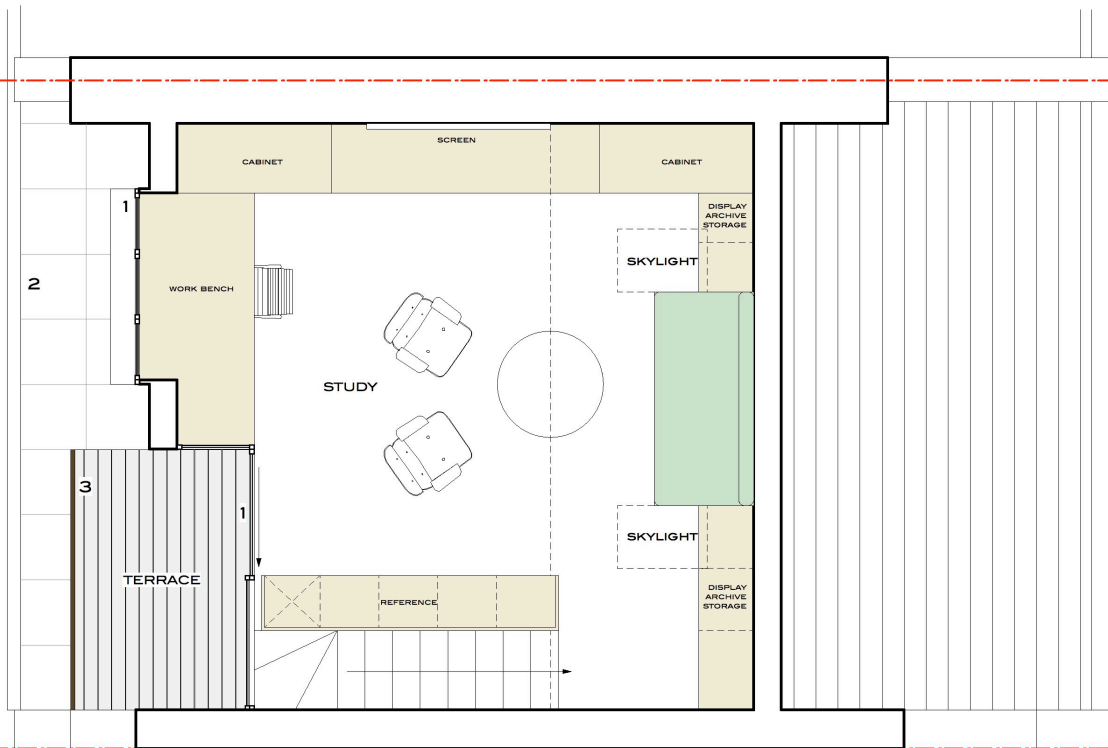

ROOF PLAN

THIRD FLOOR PLAN

- 1. BLACK METAL FRAMED GLAZING
- 2. STANDING SEAM ZINC CLADDING
- 3. BLACK METAL BALUSTRADE
- 4. DORMER

REVISIONS	NOTES

**HUMPHREY KELSEY | ARCHITECTURE**  
 4 PRIMROSE HILL STUDIOS FITZROY ROAD LONDON NW1 8TR +44 (0)20 7483 4746

**41 FITZROY ROAD**

THIRD FLOOR AND ROOF PLAN  
 PROPOSED

FOR PLANNING

1:50 (@A3)  
 013

DO NOT SCALE FROM THIS DRAWING. ALL DIMENSIONS TO BE VERIFIED ON SITE. COPYRIGHT