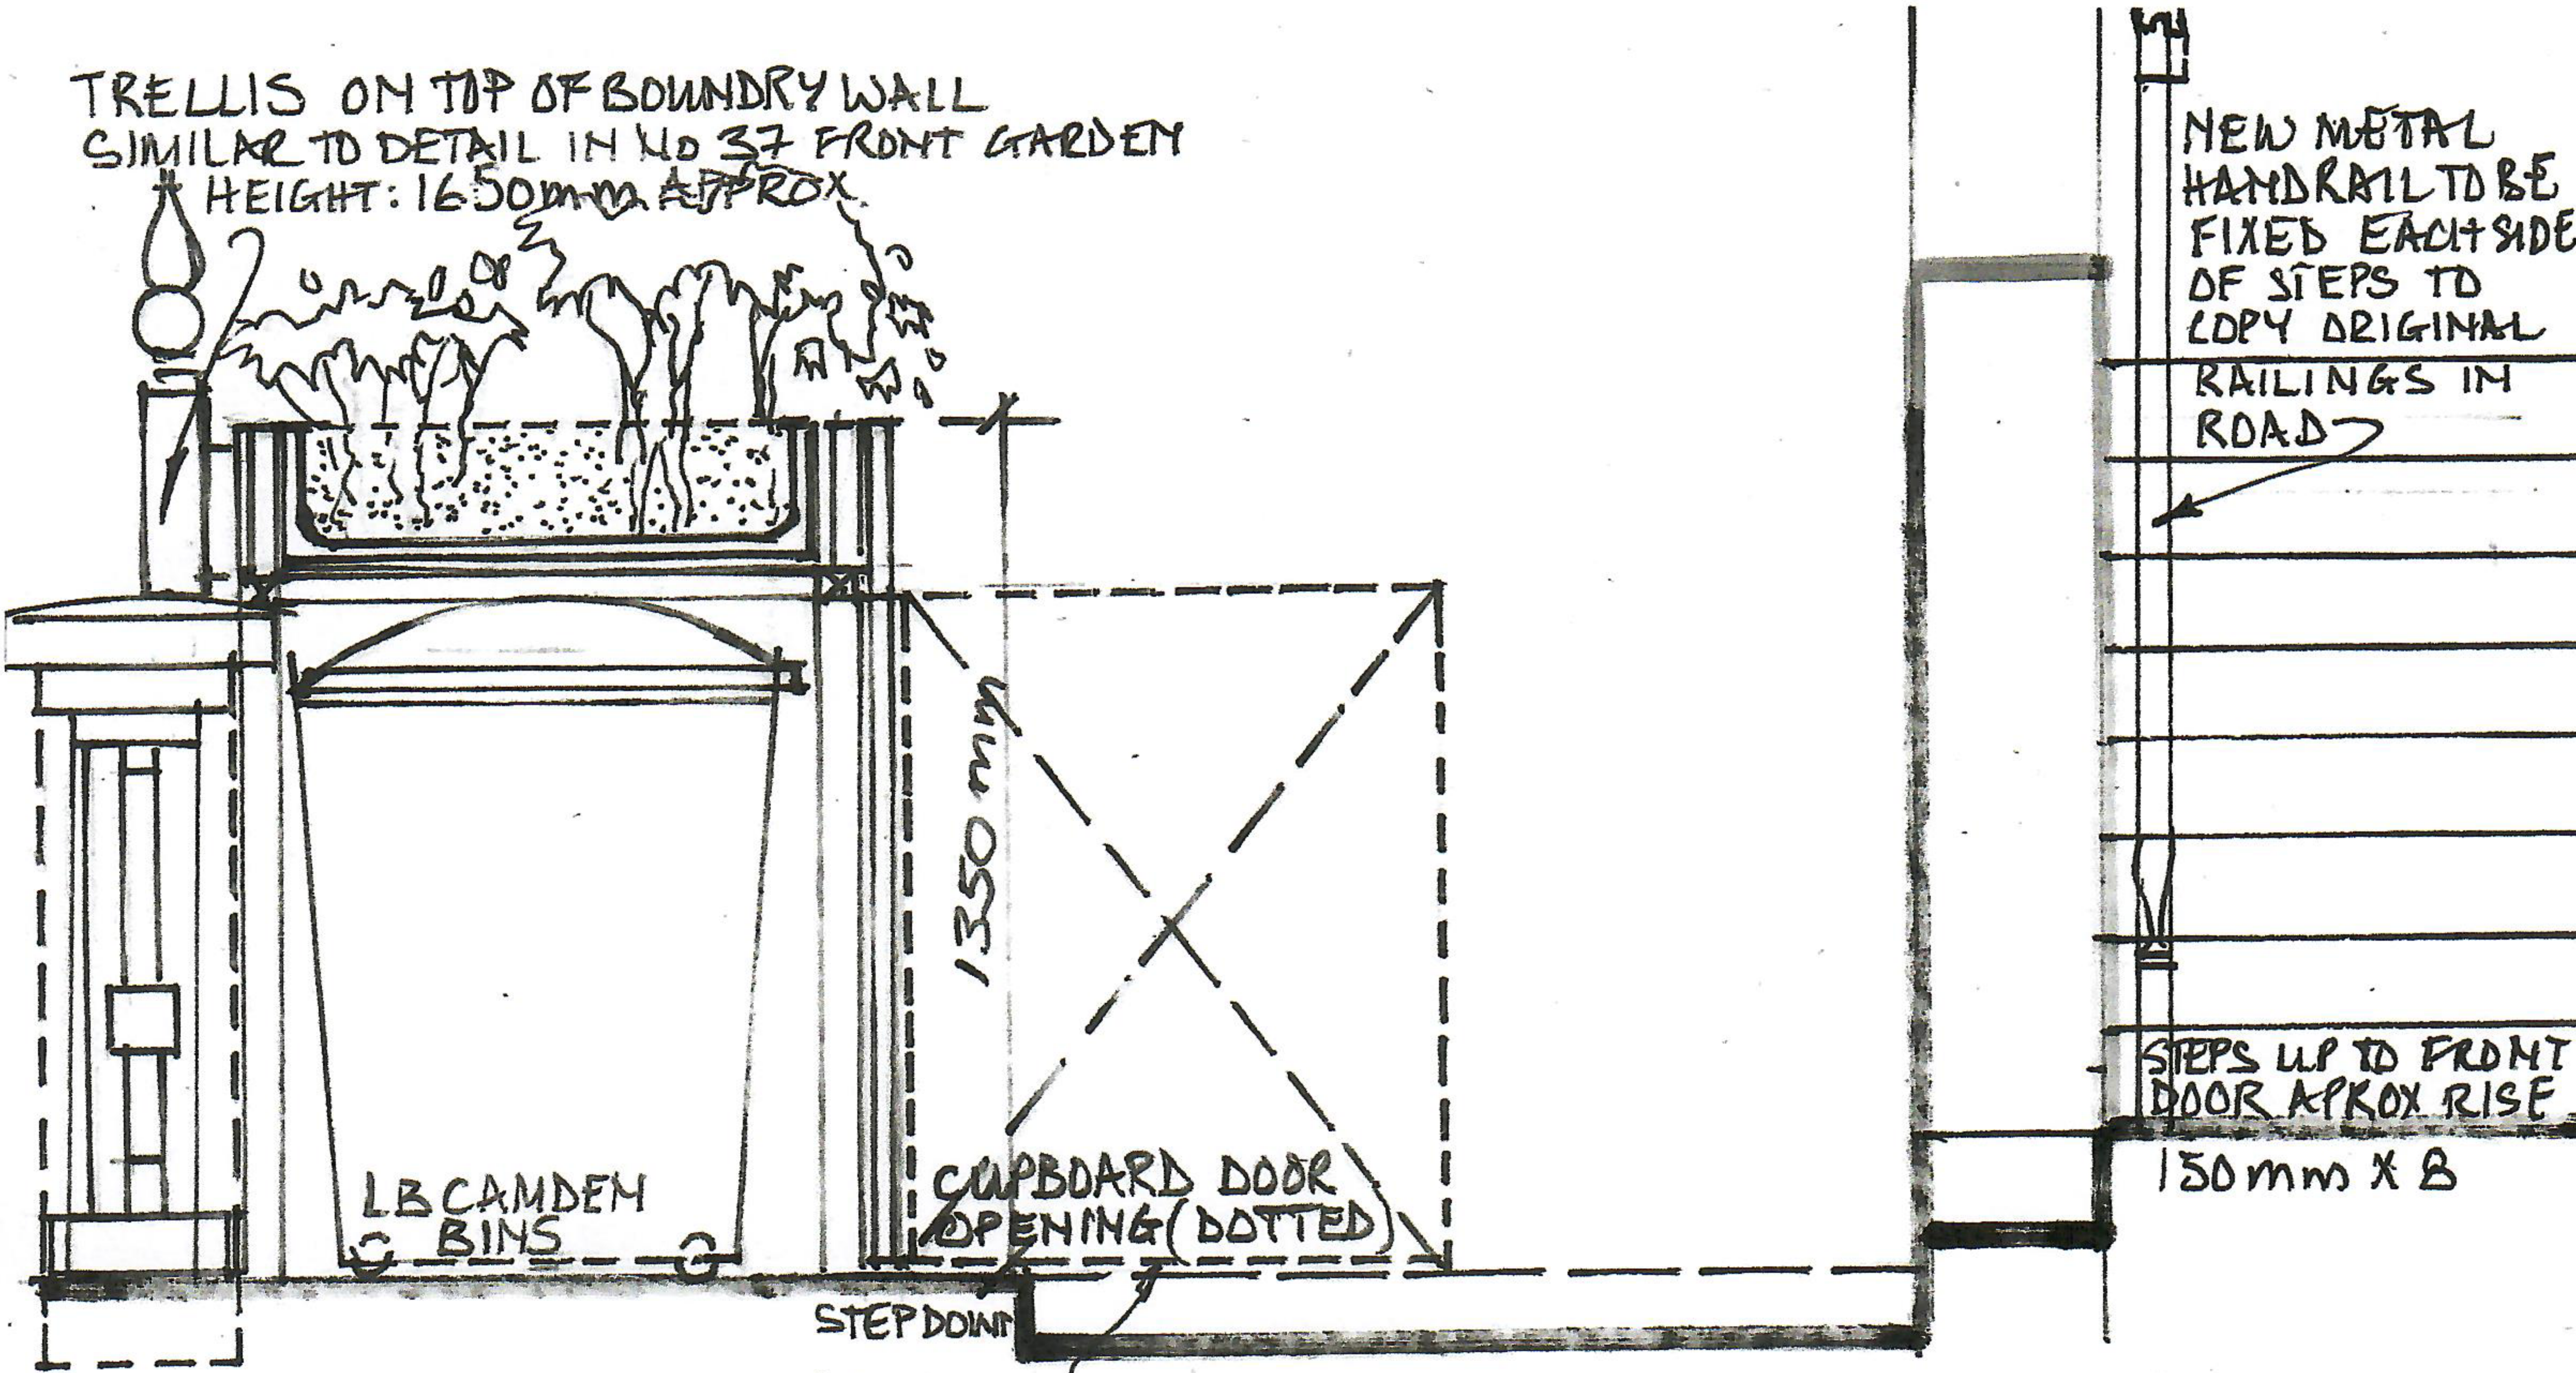

TRELLIS ON TOP OF BOUNDARY WALL  
SIMILAR TO DETAIL IN NO 37 FRONT GARDEN  
HEIGHT: 1650mm APPROX

STEP DOWN  
4 NO OPENING DOORS TO BIN STORE  
CUPBOARD SIMILAR TO NO 37 DESIGN

GREEN PLANTING - POSSIBLY ARTIFICIAL

LONDON BOROUGHS 580 x 750mm DEEP  
CAMDEN BINS: x 1075 mm HEIGHT

3550 APPROX LENGTH

SKIRTING TO CUPBOARD  
(ABOVE STEP)

JOB: **41, BUCKLAND CRESCENT**  
**HAMPSTEAD NW35 DJ**

TITLE: PROPOSED FRONT GARDEN BIN STORE  
DRING ELEVATION NEW DUST BIN CUPBOARD

SCALE: 1:20 DATE: MAY 2023 DRWG No: 5

DRAWN: WDCHIVERS PLANNING DESIGN PARTNERSHIP LTD

SCALE BAR: METRES 1:20