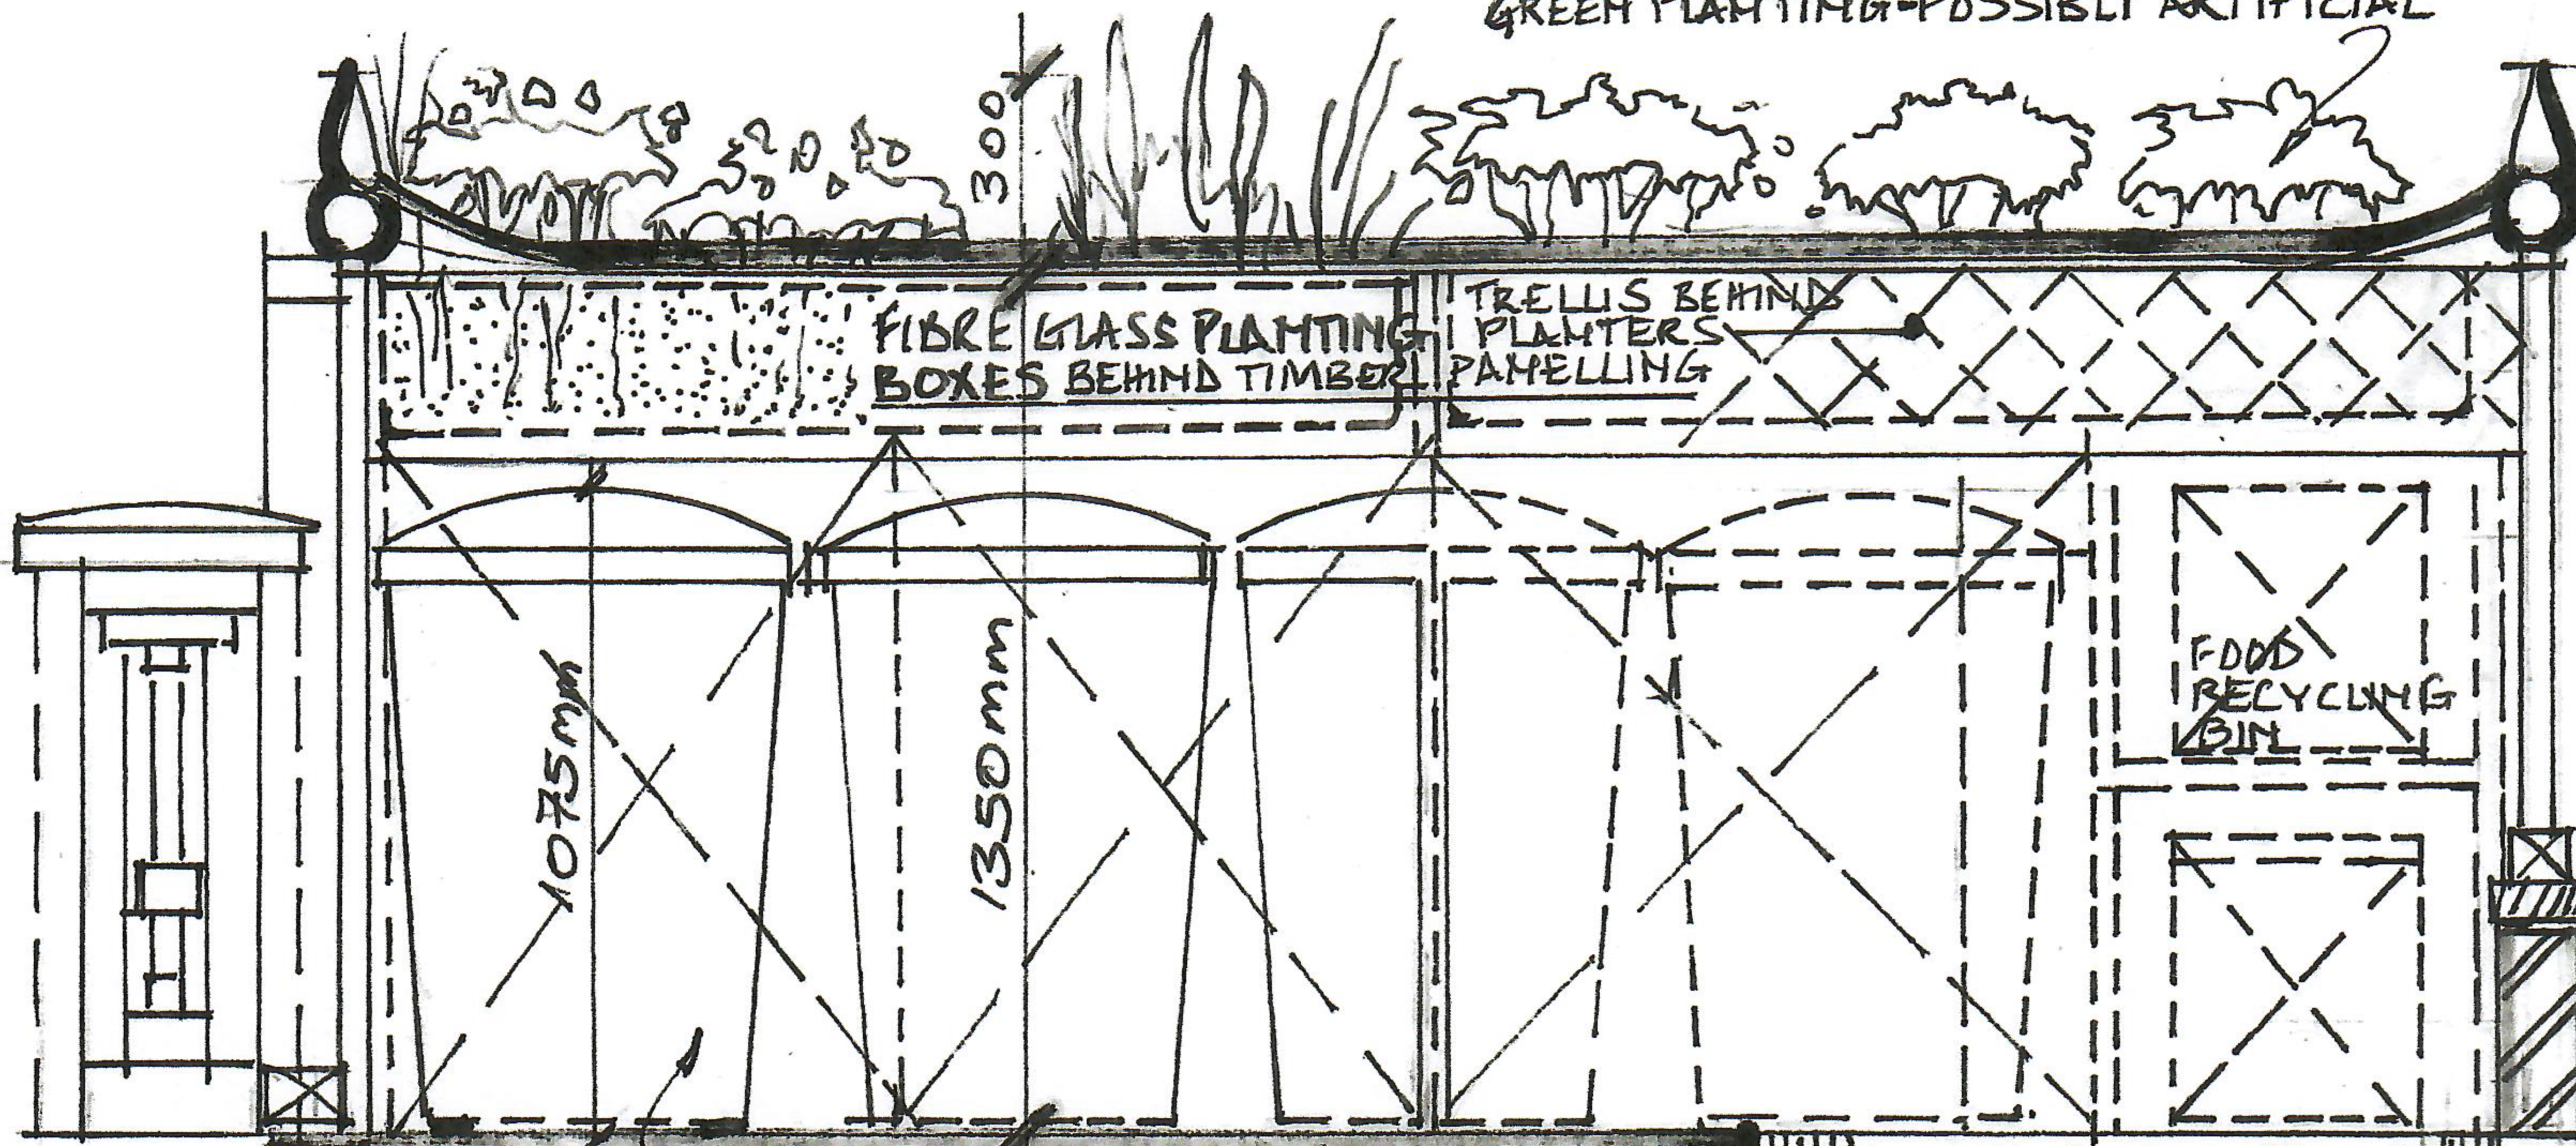

TRELLIS ON TOP OF BOUNDARY WALL  
SIMILAR TO DETAIL IN NO 37 FRONT GARDEN  
HEIGHT: 1650mm APPROX

STEP DOWN  
4 NO OPENING DOORS TO BIN STORE  
CUPBOARD SIMILAR TO NO 37 DESIGN

GREEN PLANTING - POSSIBLY ARTIFICIAL

LONDON BOROUGHS 580 x 750mm DEEP  
CAMDEN BINS: x 1075 mm HEIGHT

3550 APPROX LENGTH

SKIRTING TO CUPBOARD  
(ABOVE STEP)

JOB: **41, BUCKLAND CRESCENT**  
**HAMPSTEAD NW35 DJ**

TITLE: PROPOSED FRONT GARDEN BIN STORE  
DRING ELEVATION NEW DUST BIN CUPBOARD

SCALE: 1:20 DATE: MAY 2023 DRWG No: 5

DRAWN: WDCHIVERS PLANNING DESIGN PARTNERSHIP LTD

SCALE BAR: METRES 1:20