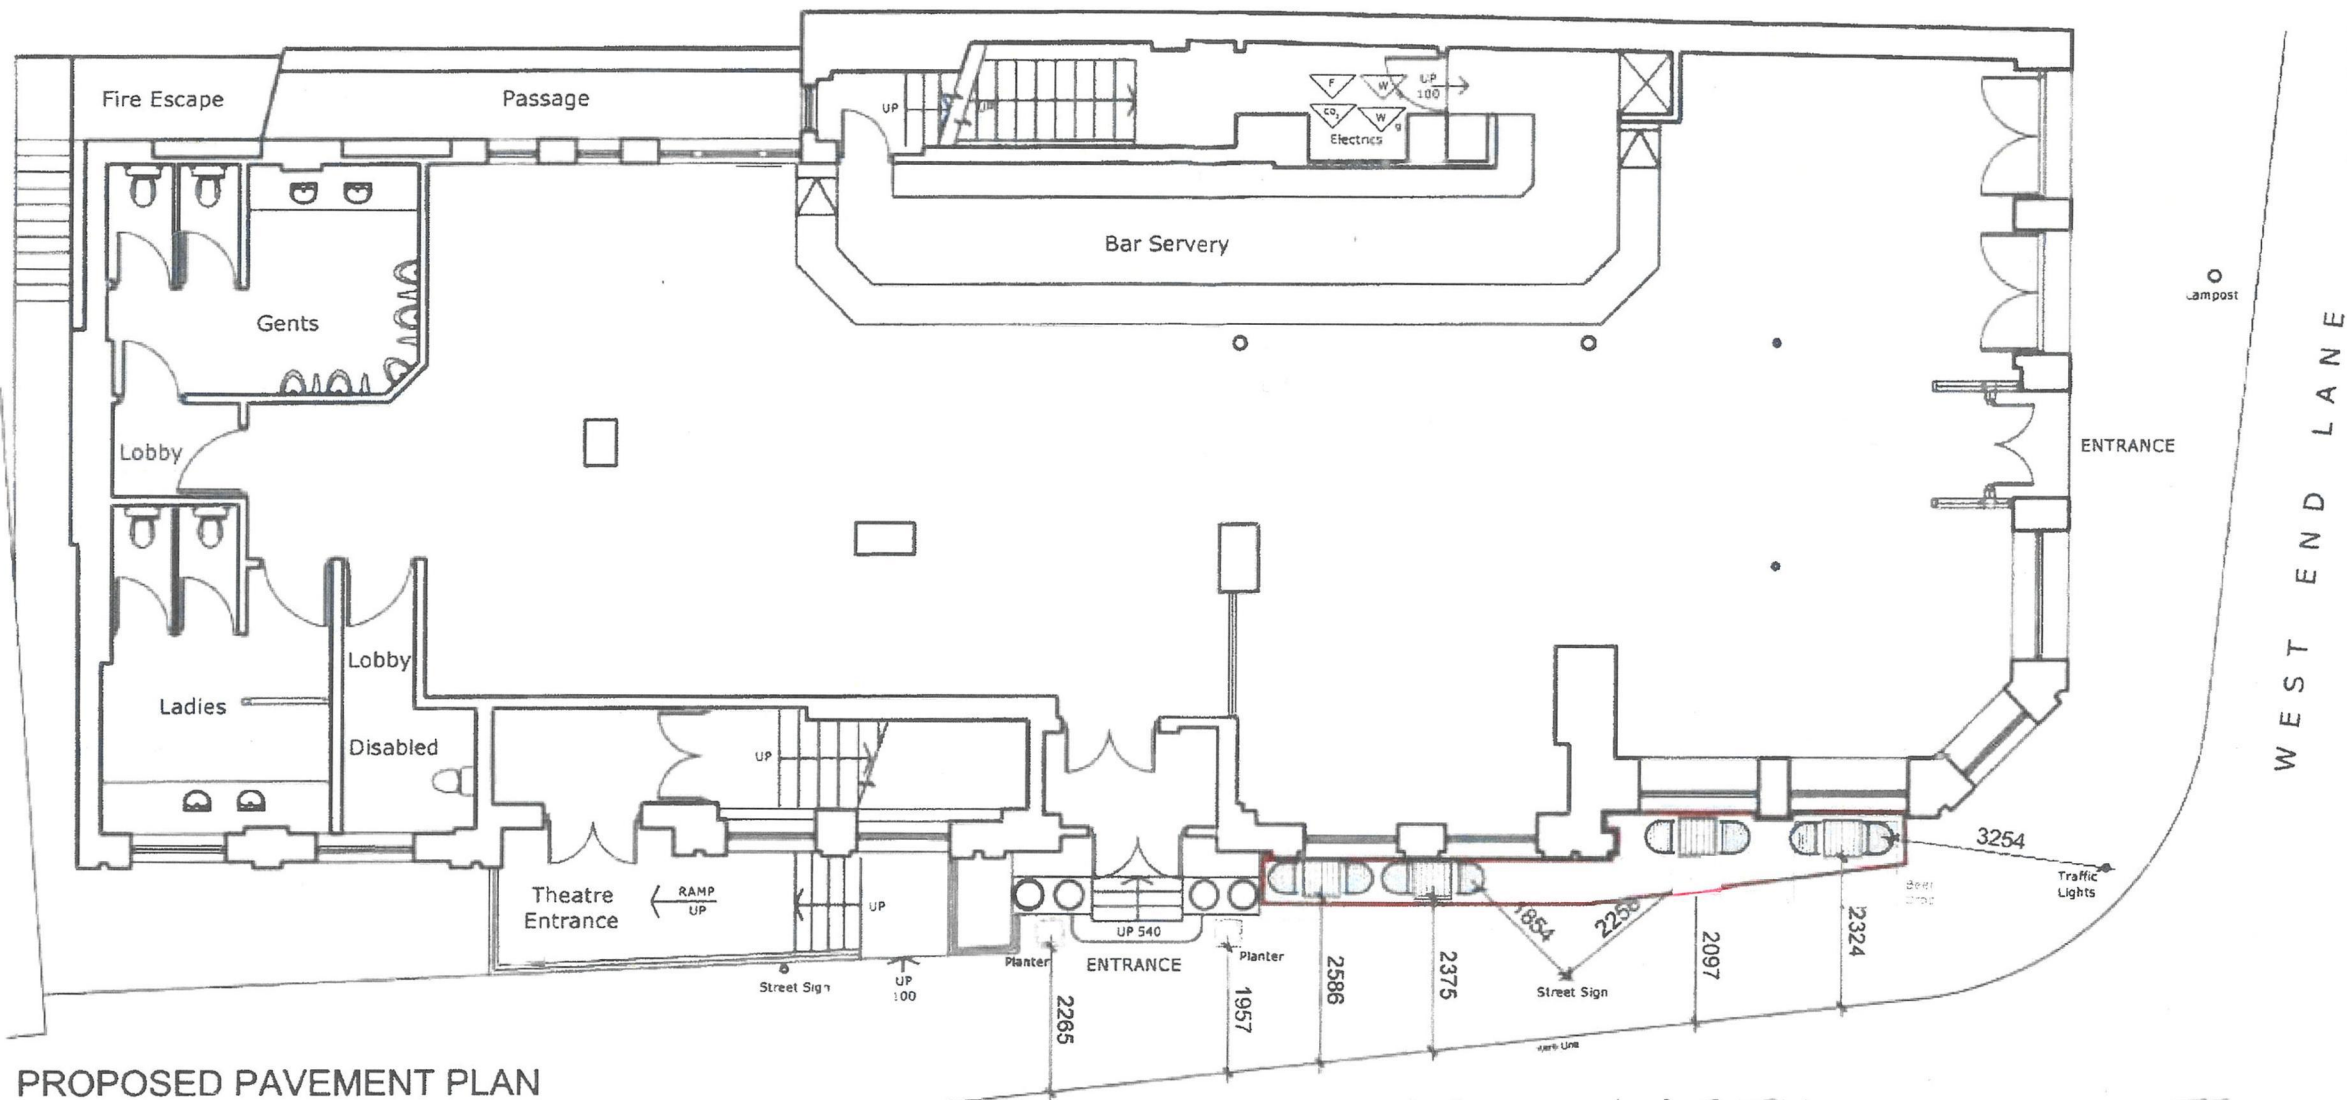

ANNEX 1

PROPOSED PAVEMENT PLAN

BROADHURST GARDENS