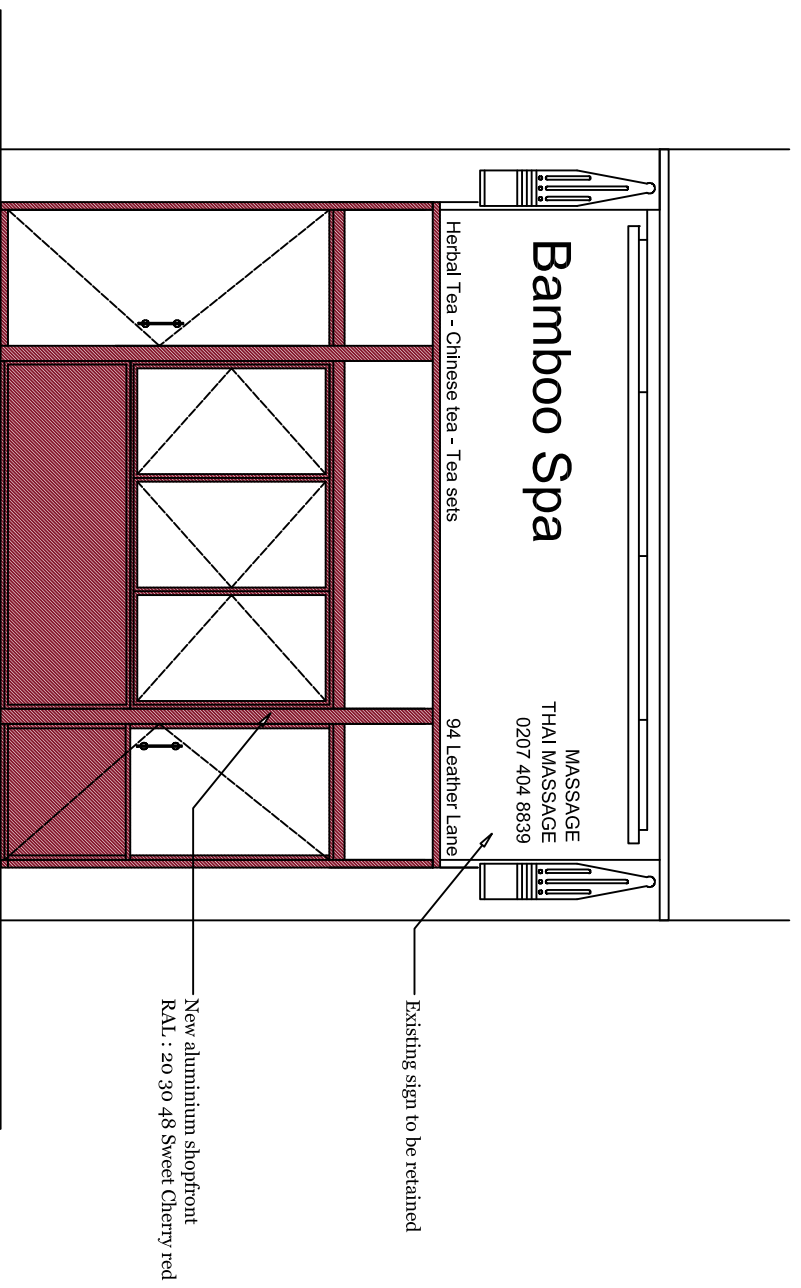

Notes:

Proposed Materials:

Aluminium shopfront with
toughened glazing

Colour to be RAL 20 30 48 Sweet
Cherry red

Front Elevation

Side Elevation

Zaneen Limited.
74c Tooting High Street
London
SW17 0RN

zaneen

Client

Miss Li Zhou

Project

94 Leather Lane, EC1N 7TX

Drawing Title

Proposed Elevation

Do not remove this panel from the drawing
No Dimensions to be scaled from this drawing
Report all errors and omissions to the Architect
Dimensions to be checked on site before construction

Sheet	Scale	Drawn
A3	1:50	U Vail

Date	05/02/23	Checked by	U Vail
------	----------	------------	--------

Stage	Planning	Project Number	ZAN-94-ELEV-PR
-------	----------	----------------	----------------

Scale: