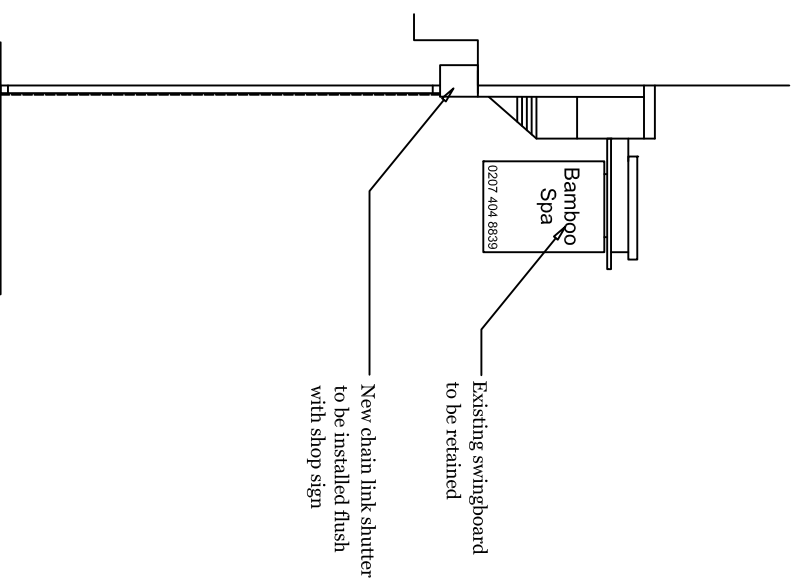

Notes:

Proposed Materials:

Aluminium shopfront with
toughened glazing

Colour to be RAL 20 30 48 Sweet
Cherry red

Front Elevation

Side Elevation

Zaneen Limited.
74c Tooting High Street
London
SW17 0RN

zaneen

Client

Miss Li Zhou

Project

94 Leather Lane, EC1N 7TX

Drawing Title

Proposed Elevation

Do not remove this panel from the drawing
No Dimensions to be scaled from this drawing
Report all errors and omissions to the Architect
Dimensions to be checked on site before construction

Scale: