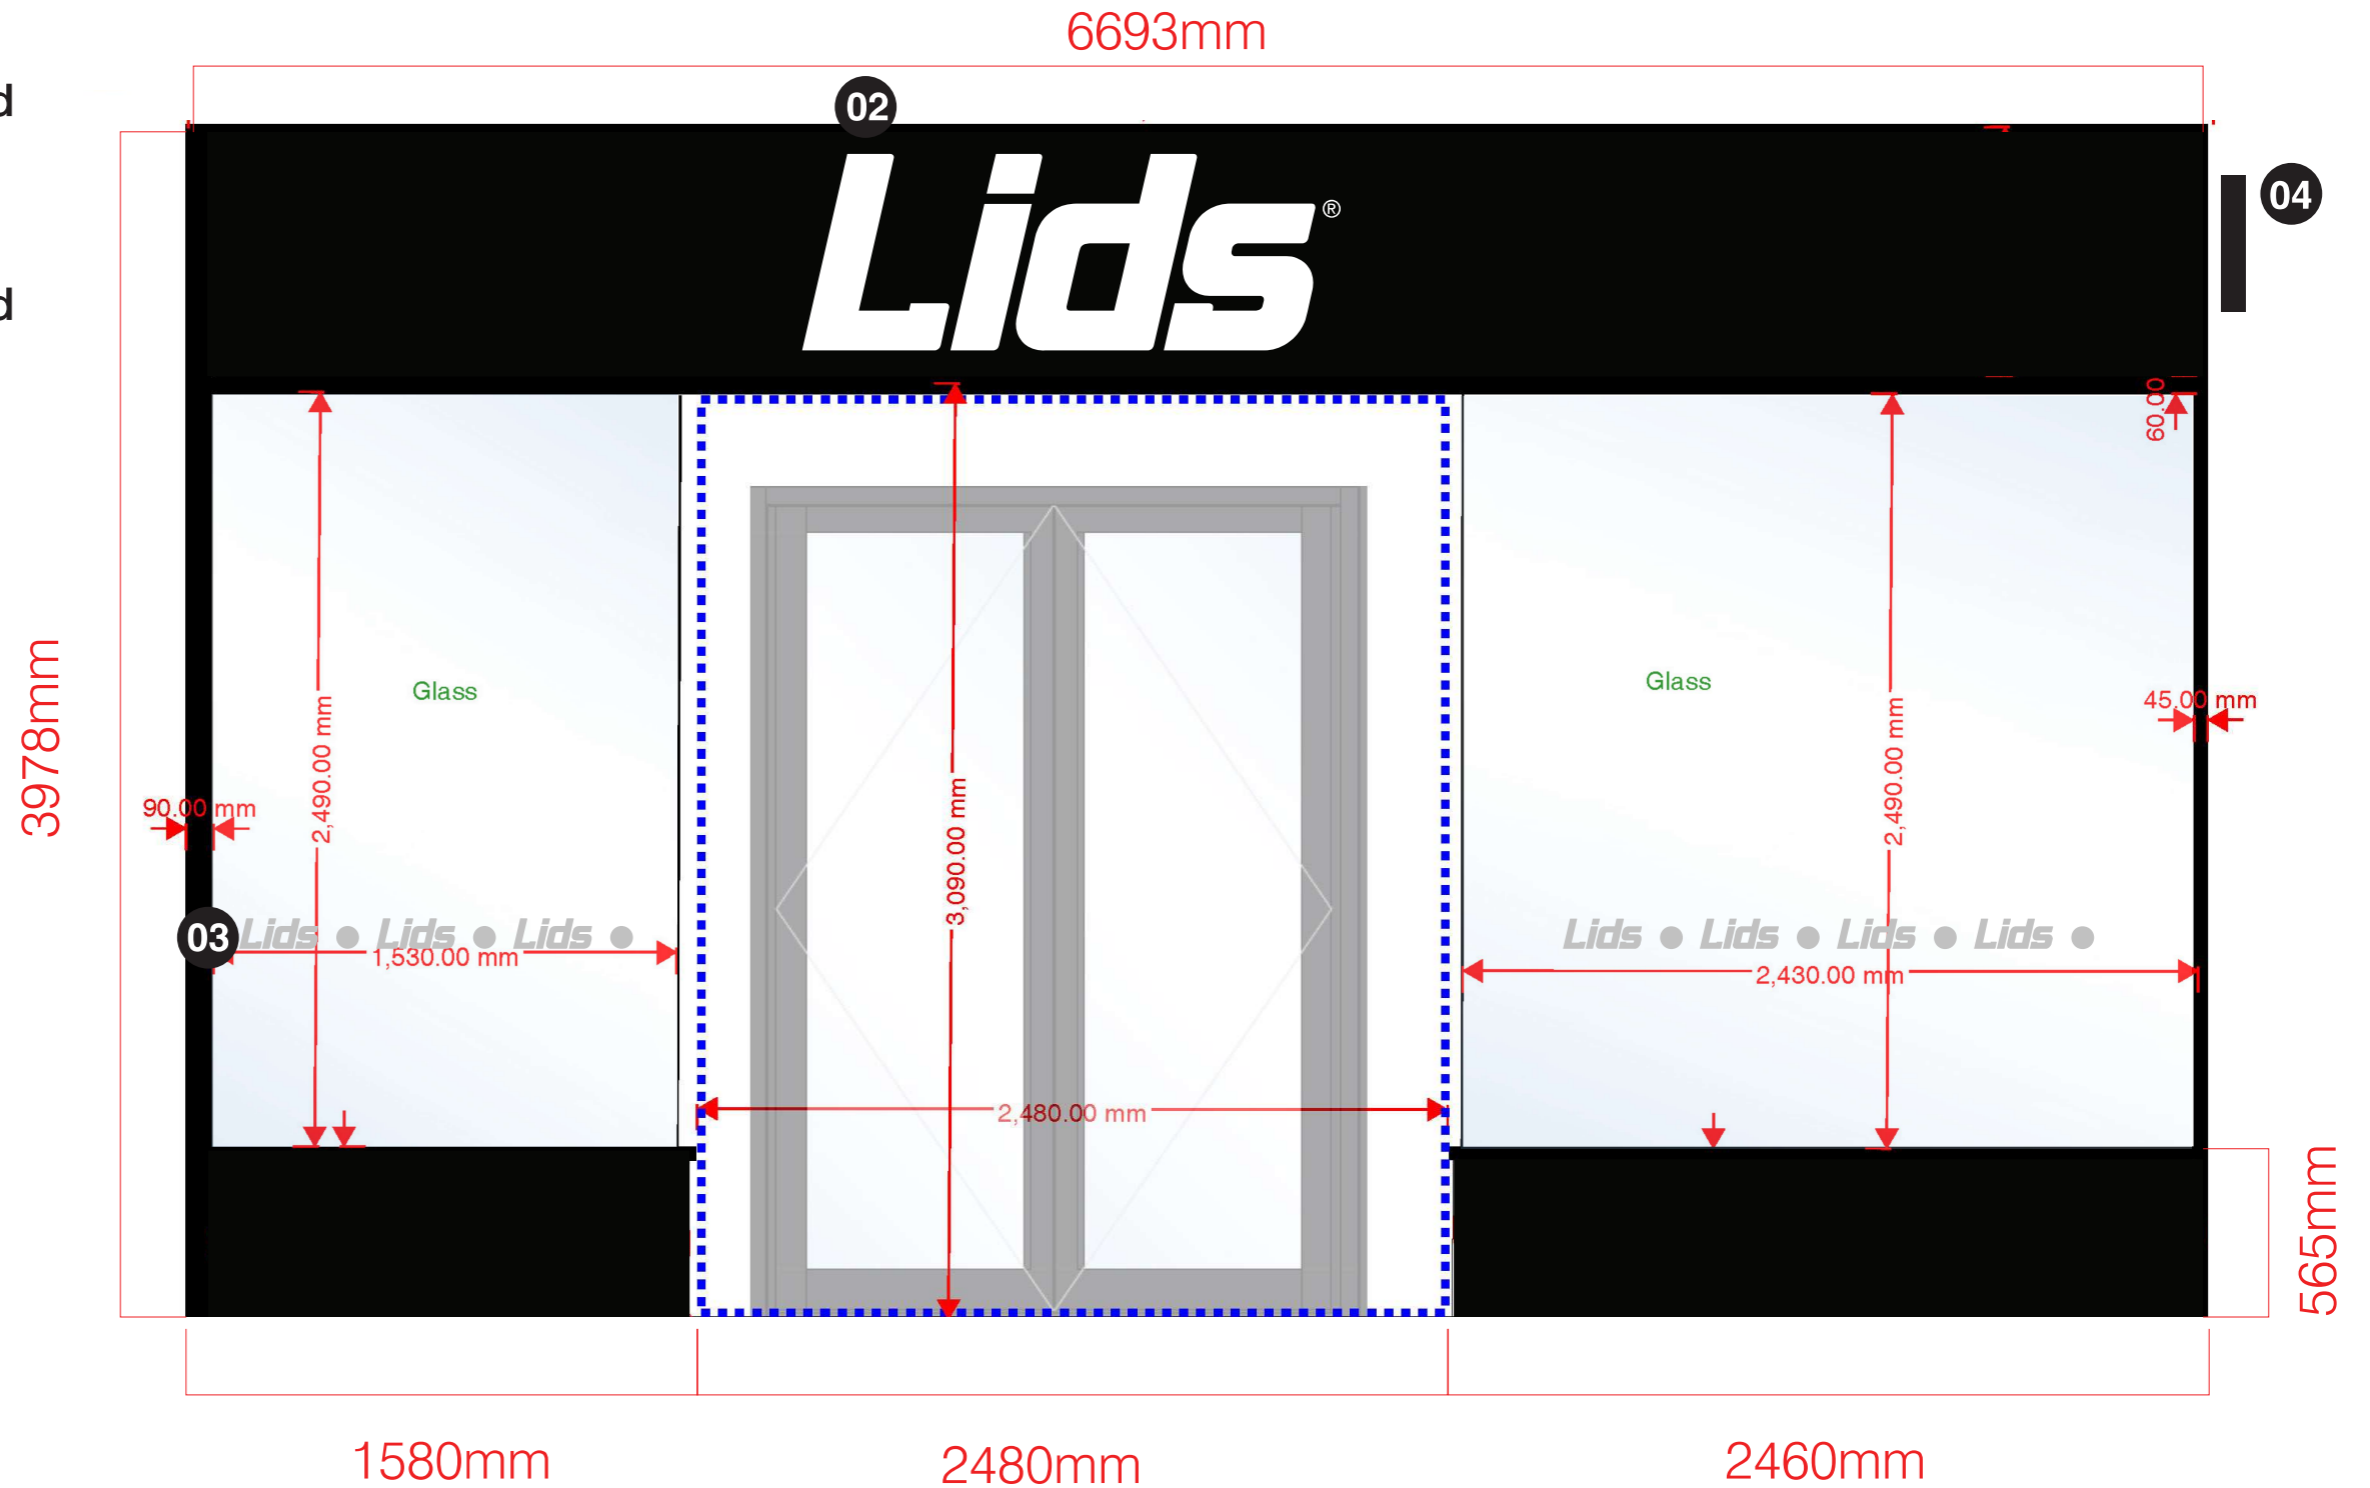

Lids®

KDM Shopfitters - Camden
Camden

Issue 02 - 30/05/2023

Elevation

- 02 Internally illuminated Built up letters
- 03 Manifestation Dots
- 04 Internally illuminated Projection Sign

Site
KDM Shopfitters,
Camden

Size: As shown
 Scale: 1:10

Sign 03 - Manifestation Dots
 3No. Set of face applied digitally printed vinyl

Size: As shown
 Scale: 1:20

Section Through

Site
 KDM Shopfitters,
 Camden

Job Number
 131930A
 Page
 6
 Drawing Location
 U:\2023\2023 Drawings\KDM Shopfitters\

Sign 04 - Internally Illuminated 500mm Projection Sign

1No. 2mm formed aluminium panels with 50mm returns each (100mm O/A) finished RAL 9005 Matt Black, Panels to be fret cut and backed up with 5mm opal 050 acrylic, internally illuminated via LED's.

Size: As shown

Scale: 1:5

Cladding Panels

Plan View

Bottom View

Front View

Side View

Site
KDM Shopfitters,
Camden