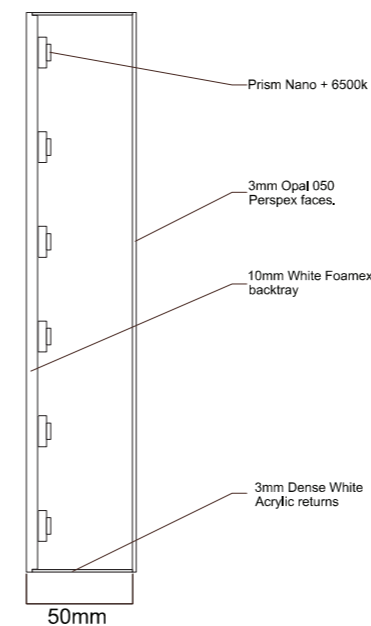

Size: As shown
 Scale: 1:10

Sign 03 - Manifestation Dots
 3No. Set of face applied digitally printed vinyl

Size: As shown
 Scale: 1:20

Section Through

Site
 KDM Shopfitters,
 Camden

Job Number
 131930A
 Page
 6
 Drawing Location
 U:\2023\2023 Drawings\KDM Shopfitters\

Sign 04 - Internally Illuminated 500mm Projection Sign

1No. 2mm formed aluminium panels with 50mm returns each (100mm O/A) finished RAL 9005 Matt Black, Panels to be fret cut and backed up with 5mm opal 050 acrylic, internally illuminated via LED's.

Size: As shown

Scale: 1:5

Cladding Panels

Plan View

Bottom View

Front View

Side View

Site
KDM Shopfitters,
Camden