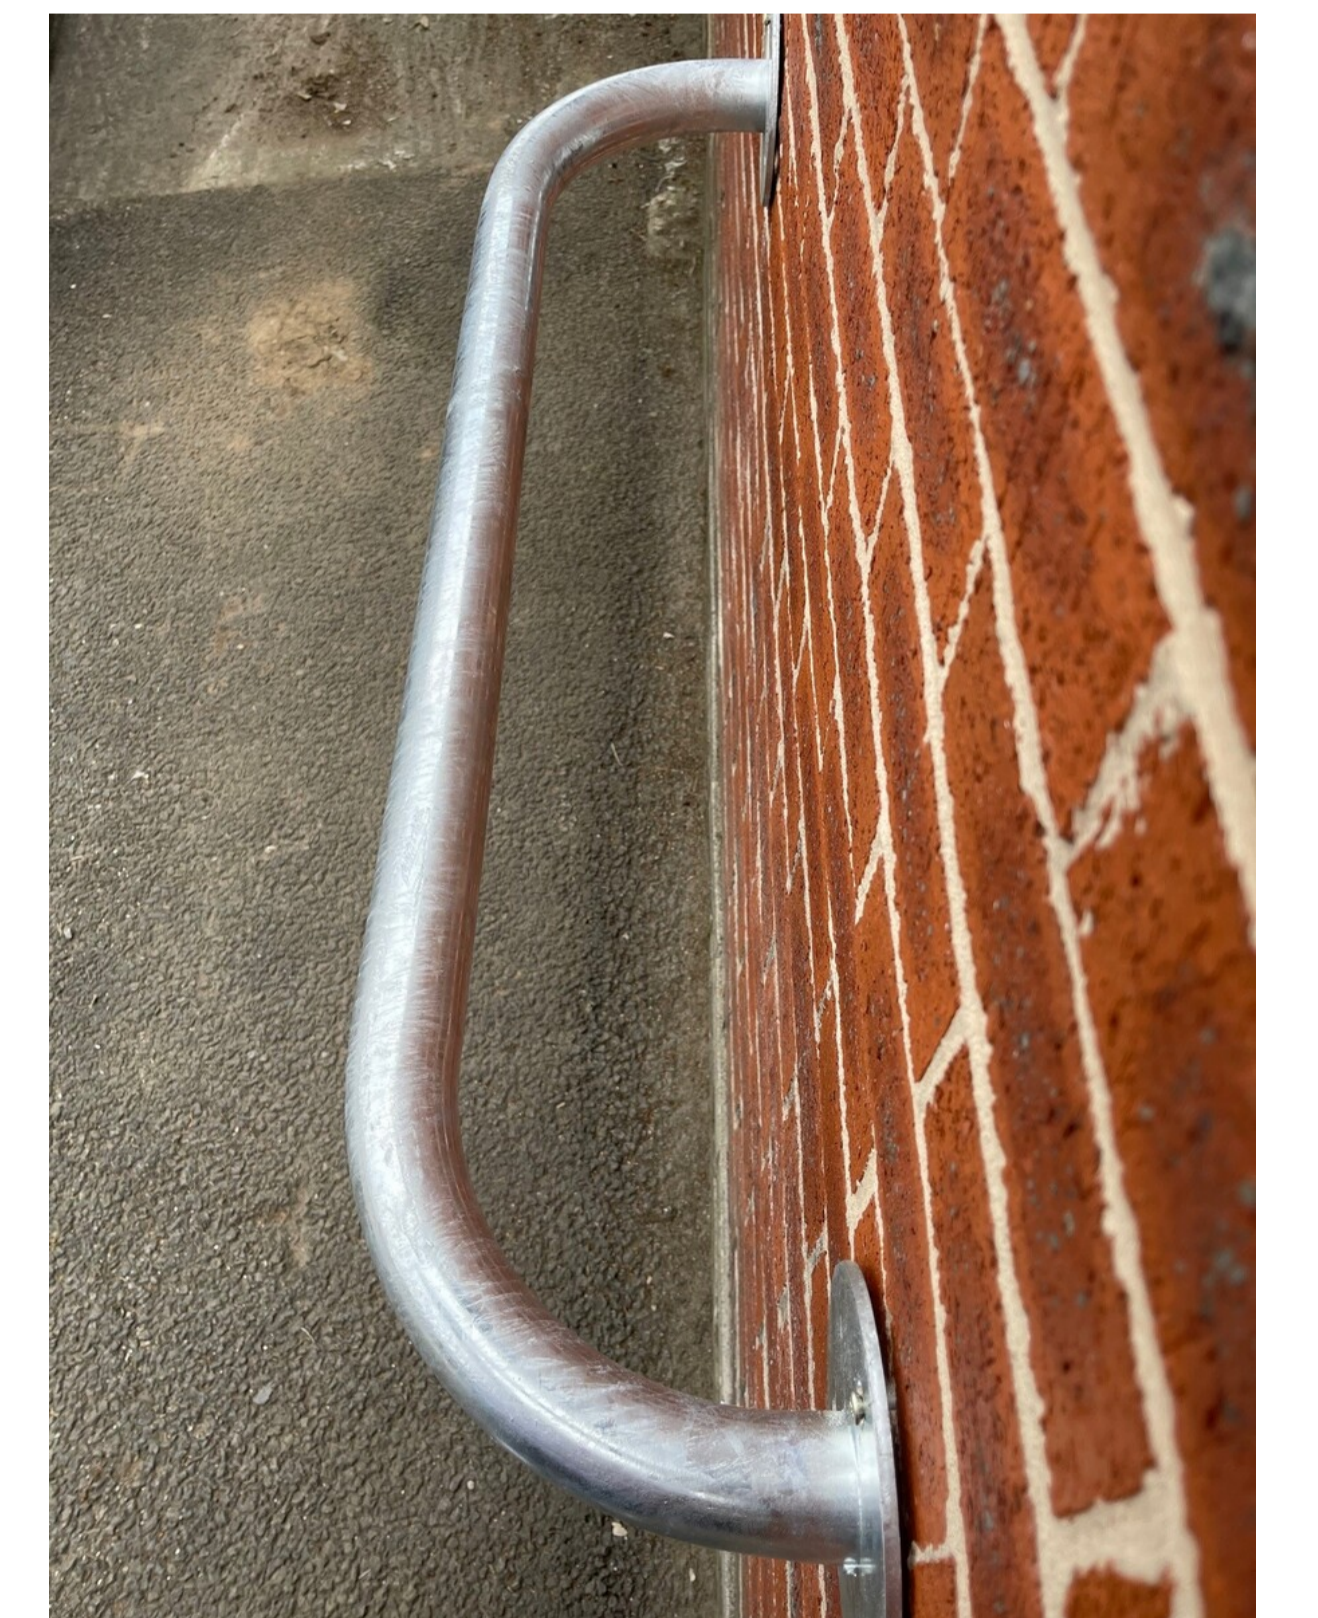

Single wall mounted Sheffield

Product Description
 Wall mounted cycle stand surface mounted offers an effective option for securing your bicycle.
 Little to no maintenance Multiple locking points Cost Effective

Technical Information - Specification
 Length 1000mm
 Height 110mm
 Diameter 48mm

Notes
 Do not scale from this drawing
 Report any discrepancies

0m 1 2 3 4 5
 0m 5.0 10 15 20 25
 1:100
 1:500