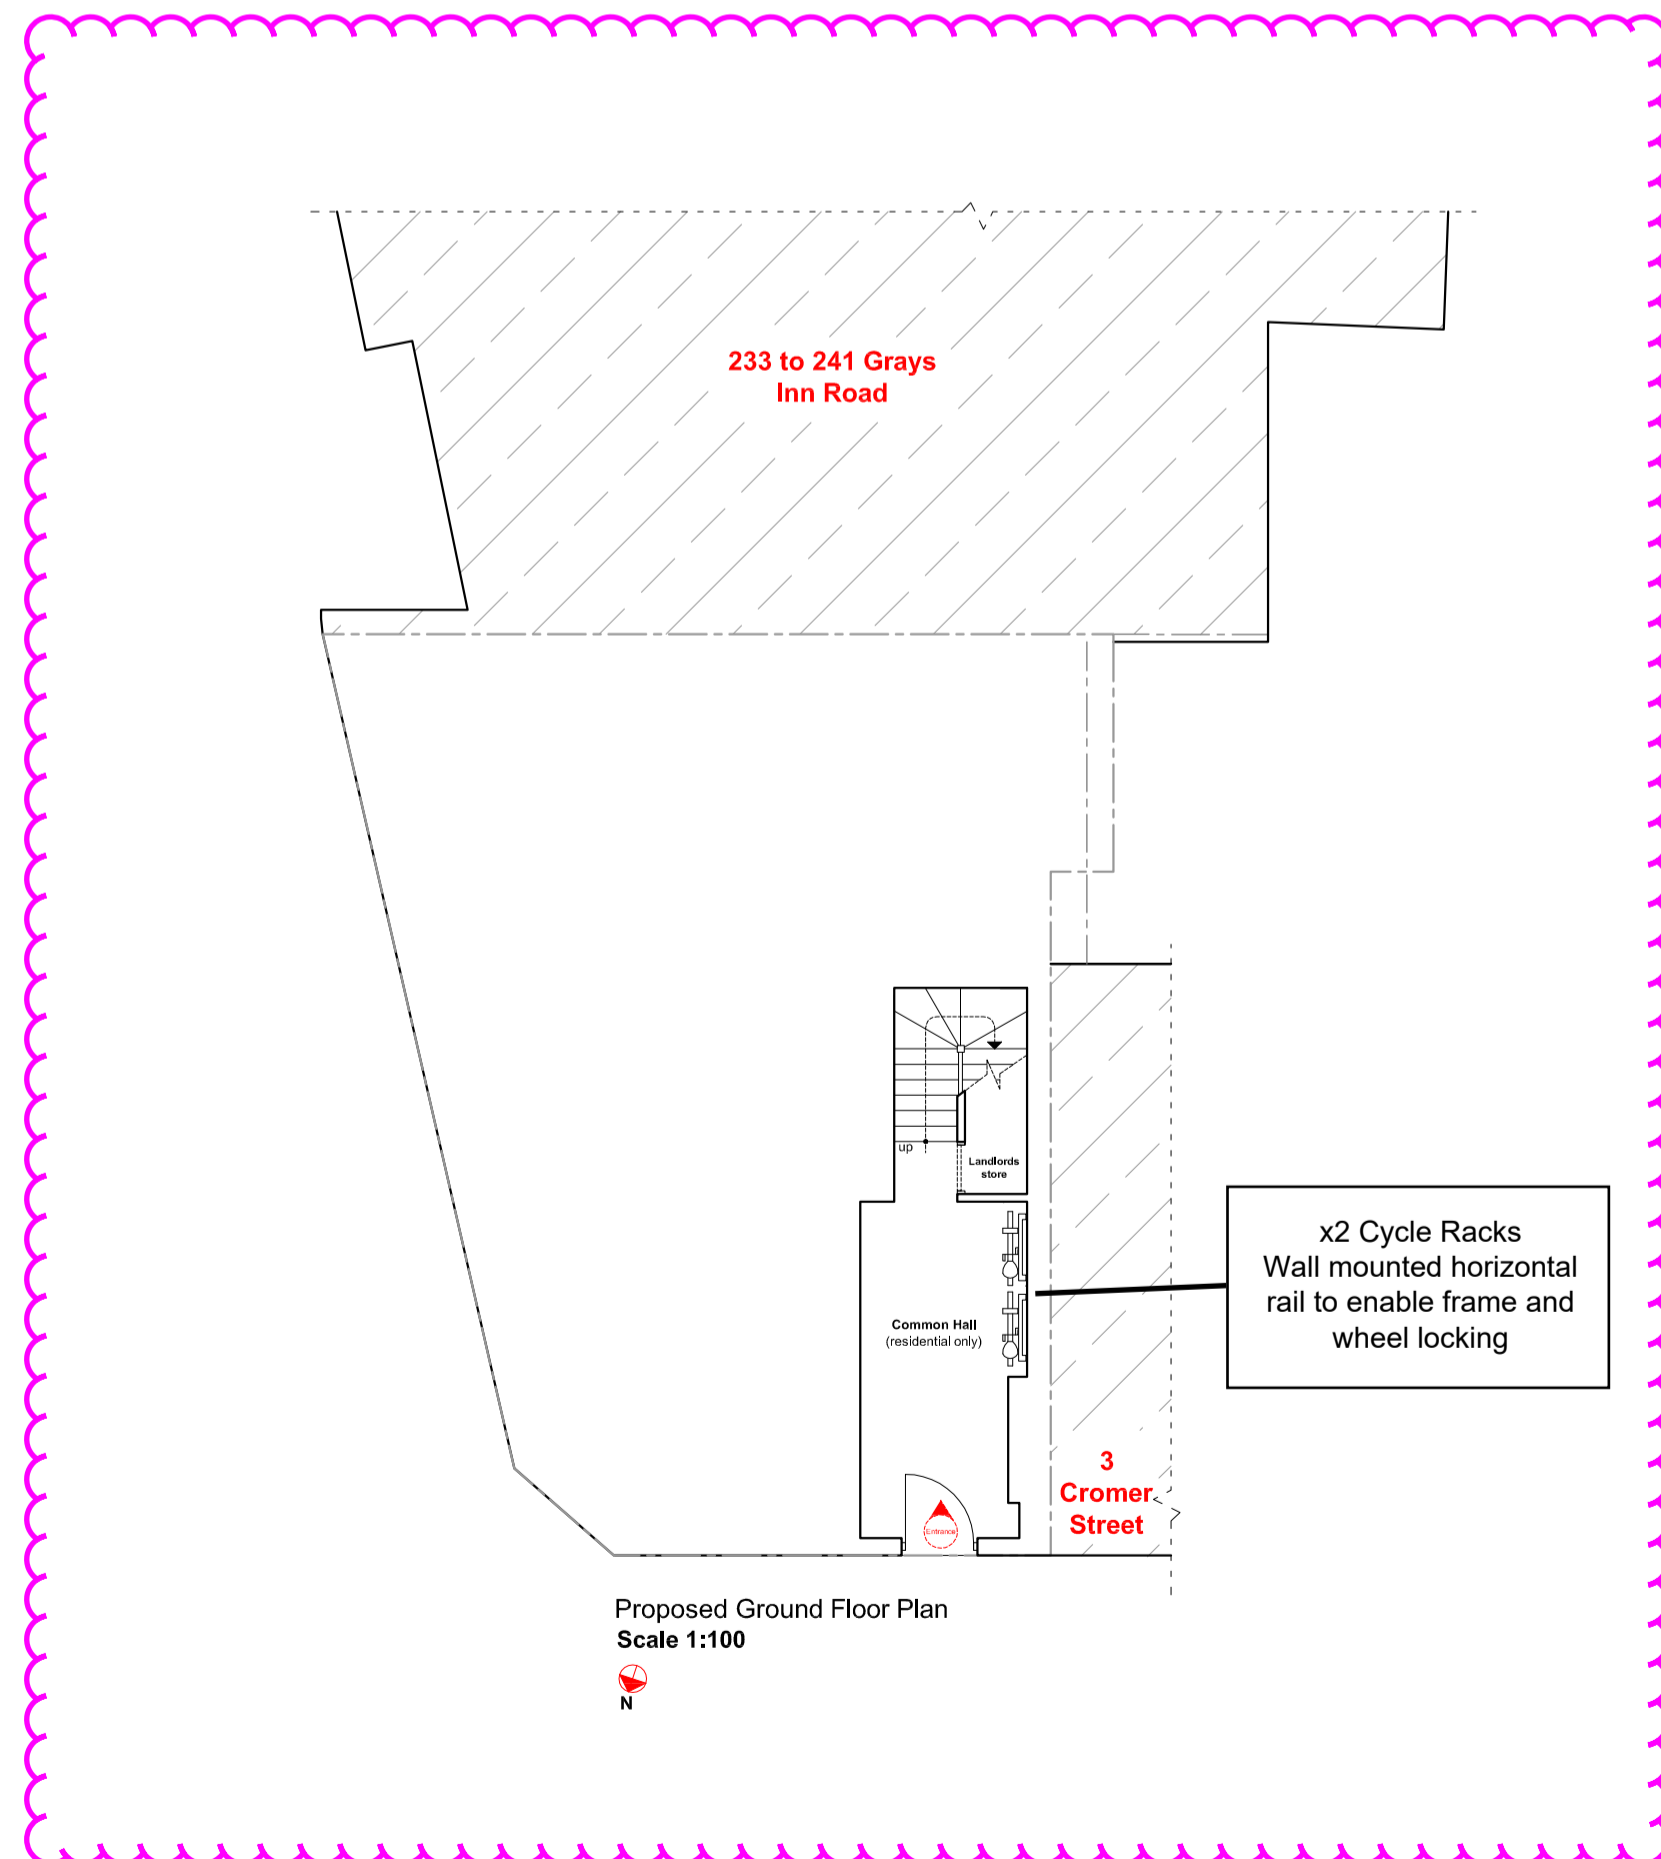

Single wall mounted Sheffield

Product Description
 Wall mounted cycle stand surface mounted offers an effective option for securing your bicycle.
 Little to no maintenance Multiple locking points Cost Effective

Technical Information - Specification
 Length 1000mm
 Height 110mm
 Diameter 48mm

Notes
 Do not scale from this drawing
 Report any discrepancies

0m 1 2 3 4 5
 0m 5.0 10 15 20 25
 1:100
 1:500