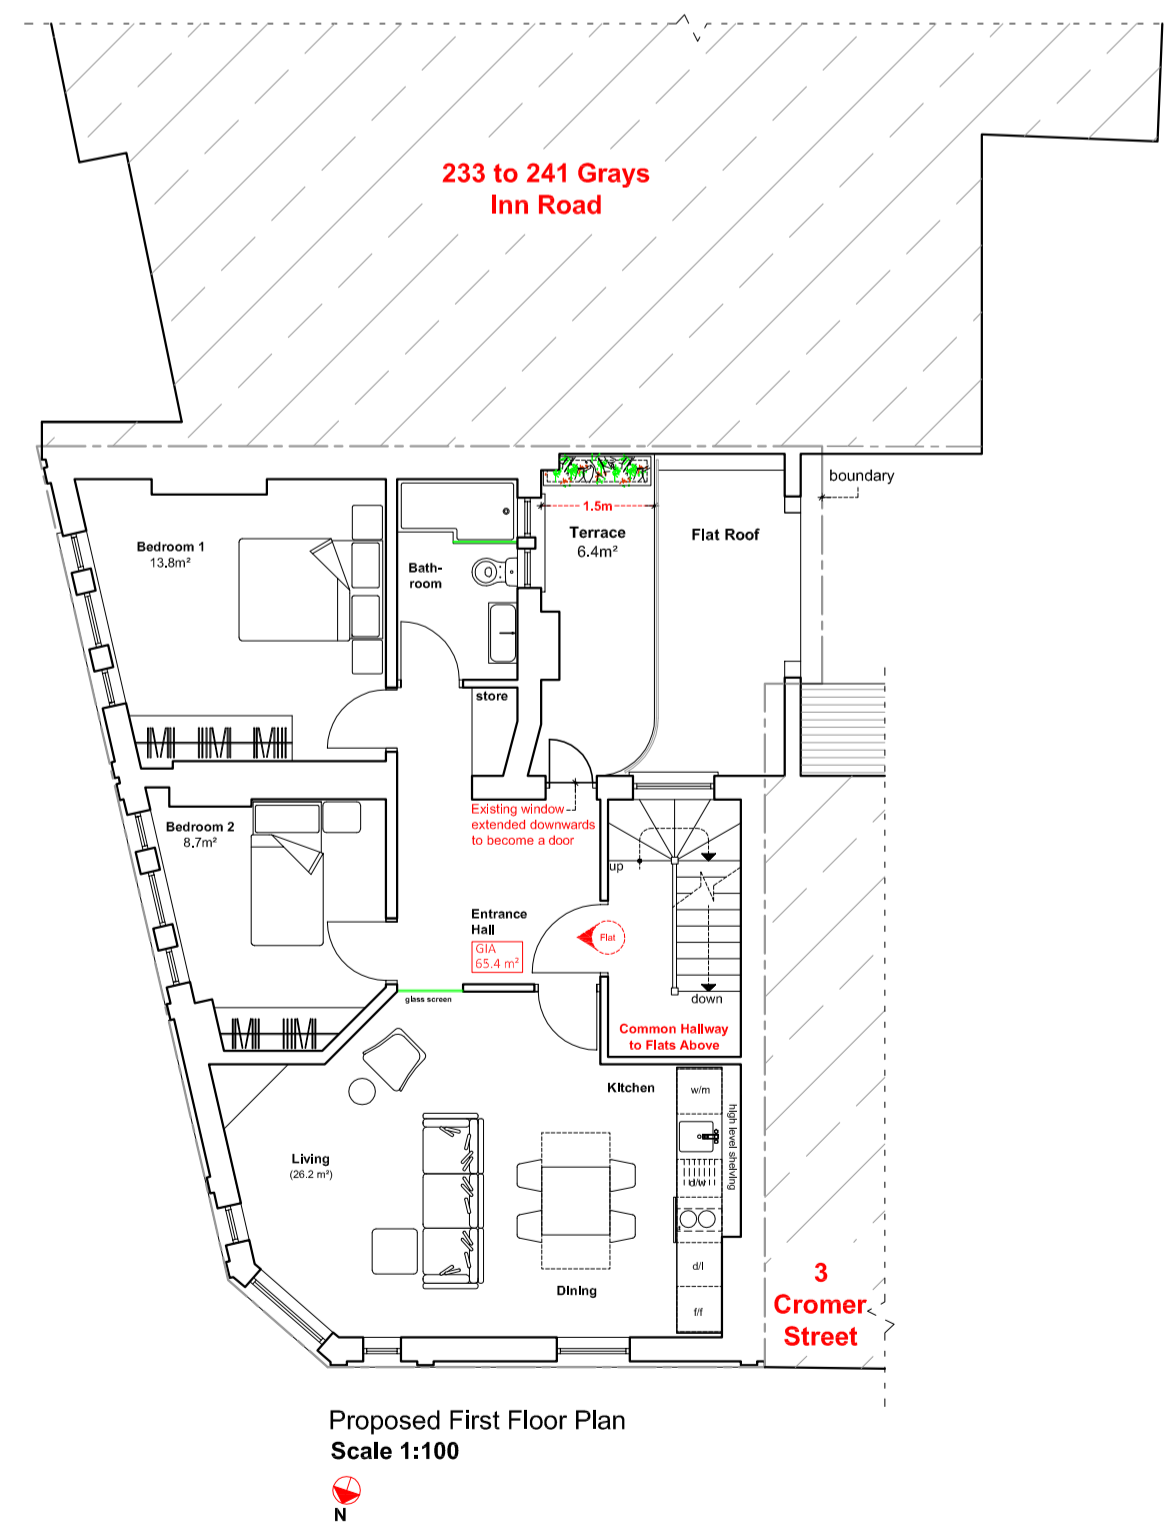

Single wall mounted Sheffield

Product Description
 Wall mounted cycle stand surface mounted offers an effective option for securing your bicycle.
 Little to no maintenance Multiple locking points Cost Effective

Technical Information - Specification
 Length 1000mm
 Height 110mm
 Diameter 48mm

Notes
 Do not scale from this drawing
 Report any discrepancies

0m 1 2 3 4 5
 0m 5.0 10 15 20 25
 1:100
 1:500