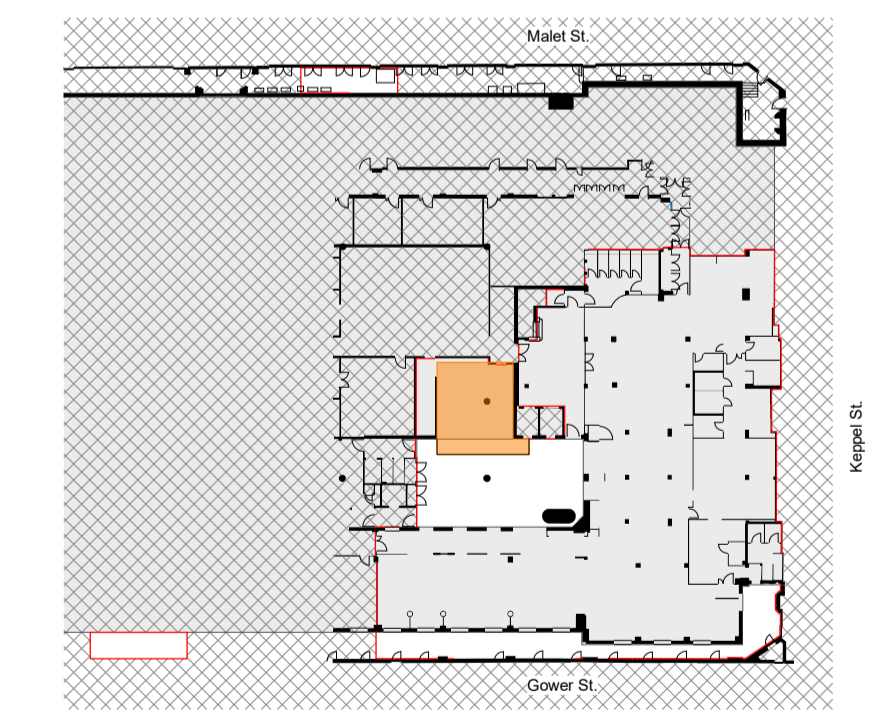

-  Existing fabric
-  Demolition
-  Proposed
-  Client Supply Furniture
-  Outside of scope

1.

1 Slab Edge Detail
1:5

ST4	STAGE 4 DRAFT PLANNING	23/05/23	OR
REVISIONS		DATE/DRAWN	

Key Plan

PROJECT	LSHTM Social Space KS3D		
	Keppel Street, WC1E 7HT		
DRAWING TITLE	Lower Ground Floor		
	Big Steps		
DATE	OCT 22		
	DRAWN PP		
SCALE	As indicated @ A1		
	CHECK Checker		
STATUS	STAGE 4		
	REVISION ST4		
RT JOB NO.	RT22042		
DRAWING NO.	LSS-RTA-XX-LG-DR-A-19008		