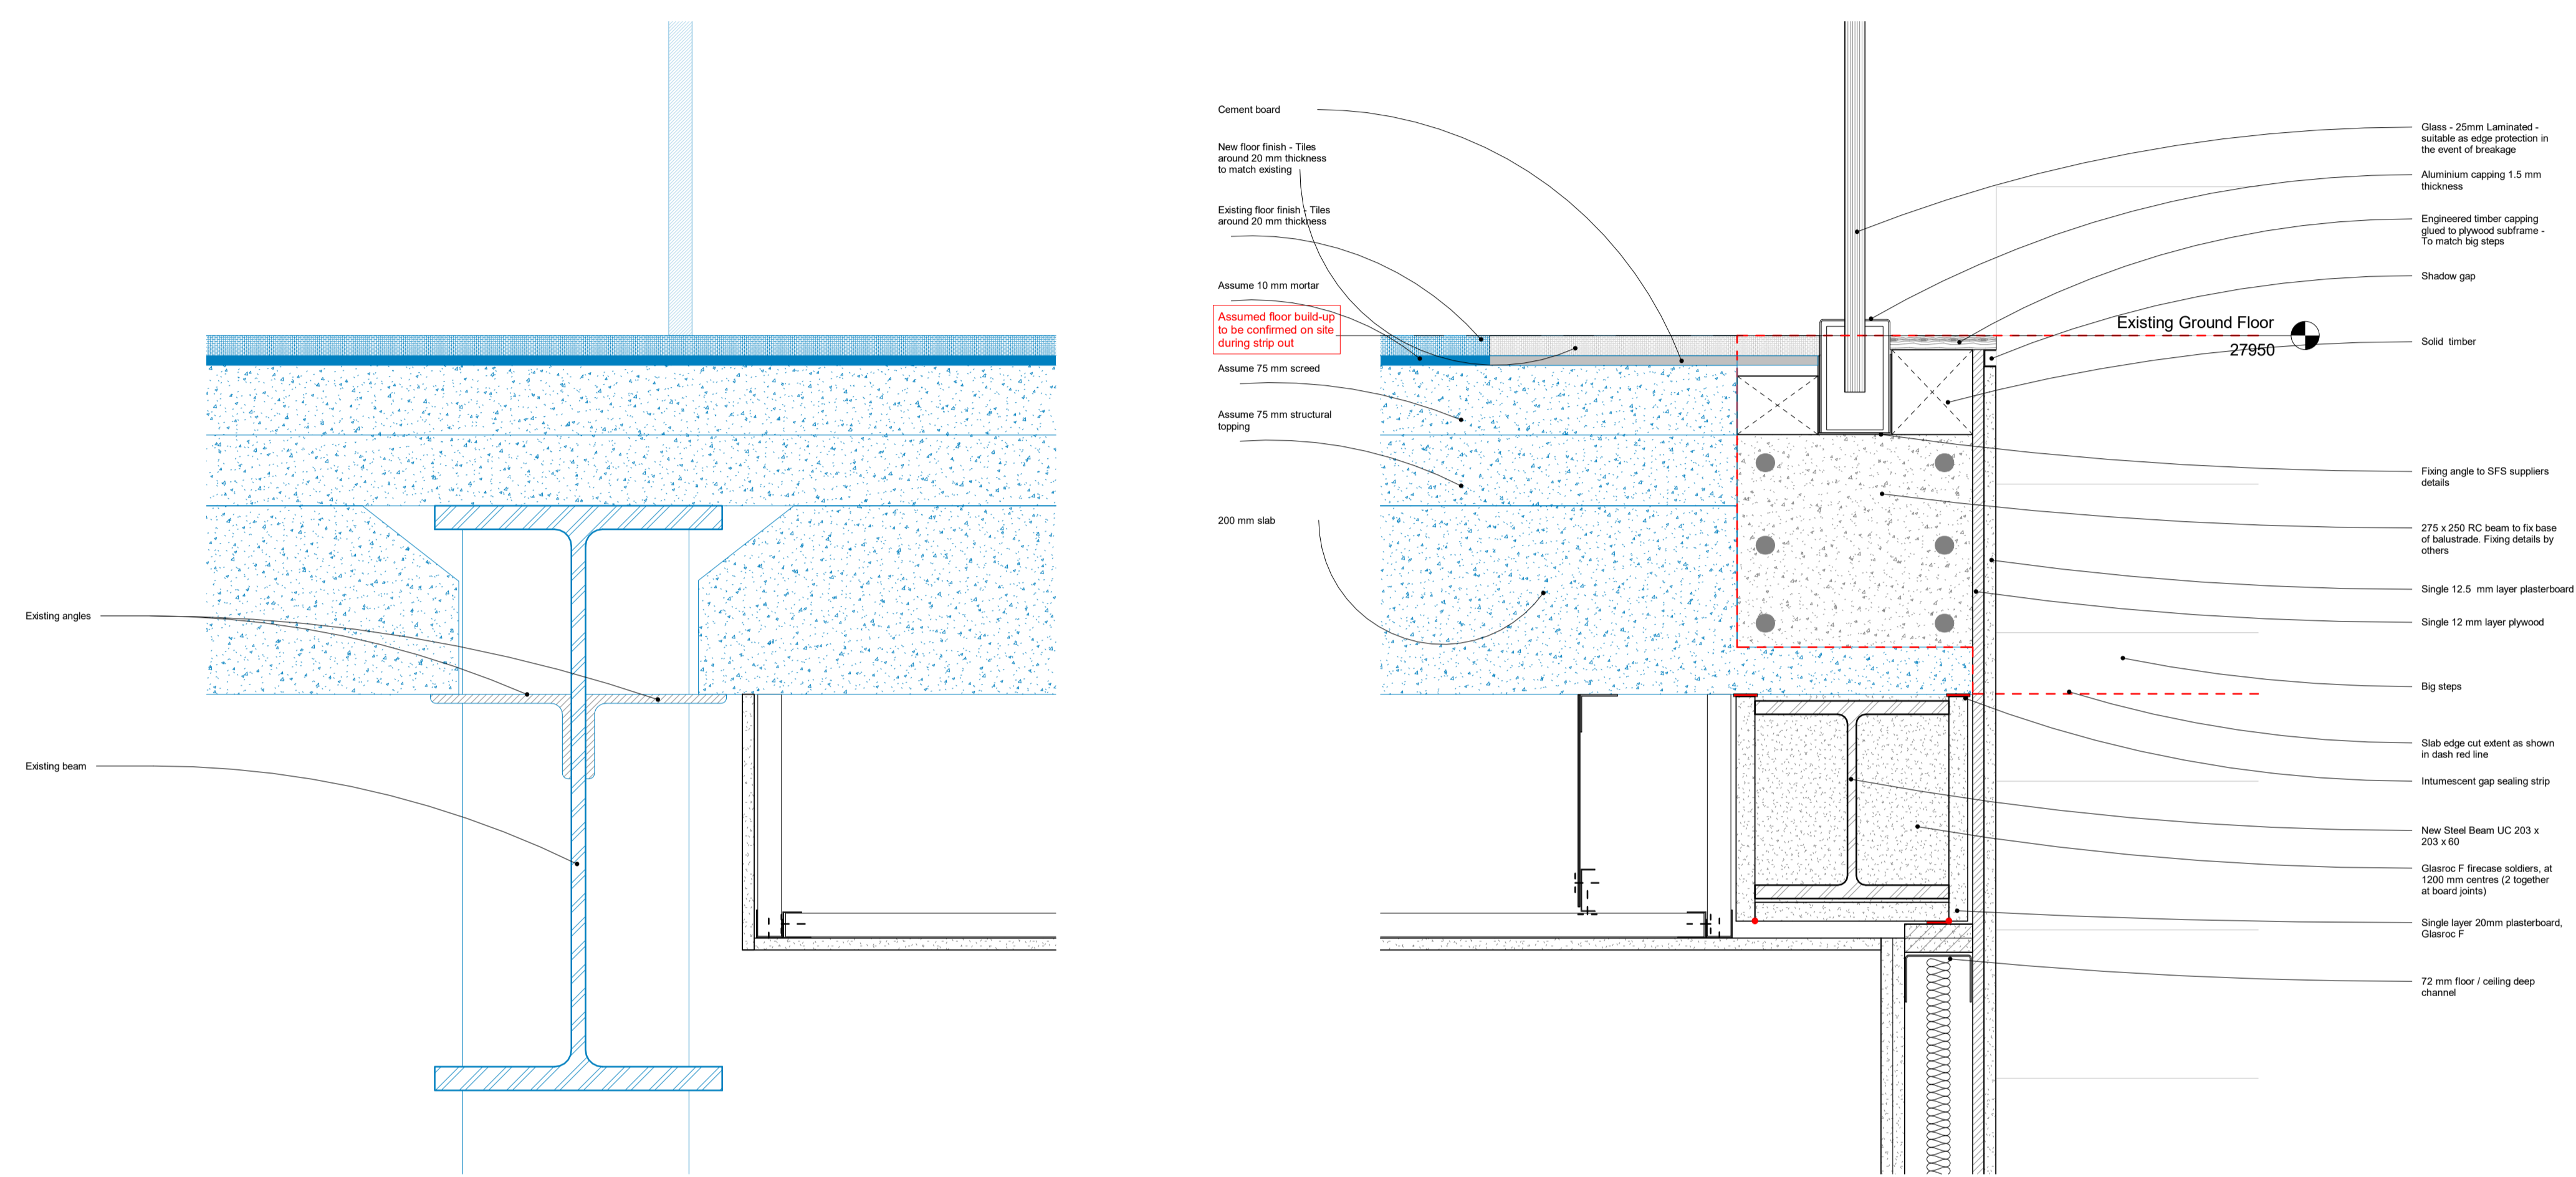

-  Existing fabric
-  Demolition
-  Proposed
-  Client Supply Furniture
-  Outside of scope

1.

1 Slab Edge Detail
1:5

ST4	STAGE 4 DRAFT PLANNING	23/05/23	OR
REVISIONS		DATE/DRAWN	

Key Plan

PROJECT	LSHTM Social Space KS3D		
	Keppel Street, WC1E 7HT		
DRAWING TITLE	Lower Ground Floor		
	Big Steps		
DATE	OCT 22		
	DRAWN PP		
SCALE	As indicated @ A1		
	CHECK Checker		
STATUS	STAGE 4		
	REVISION ST4		
RT JOB NO.	RT22042		
DRAWING NO.	LSS-RTA-XX-LG-DR-A-19008		