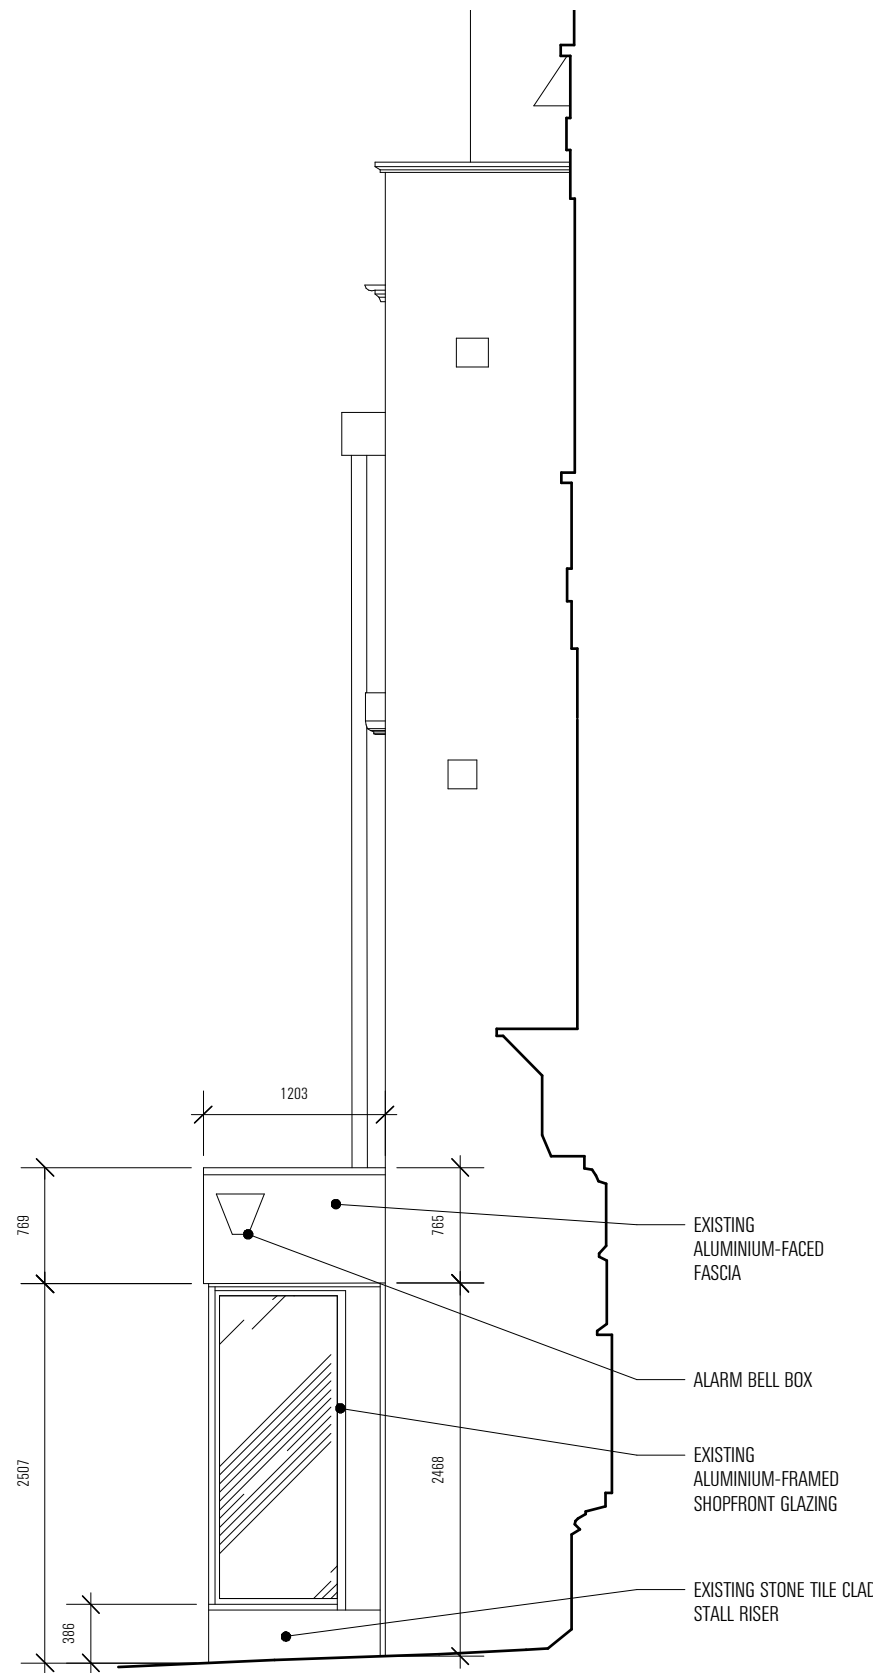

1 EXISTING - FRONT ELEVATION  
1:50

2 EXISTING - RIGHT SIDE ELEVATION  
SCALE: 1:50

734

EMULSION  
8 HATTON PLACE LONDON EC1N 8RU  
STUDIO@EMULSIONARCHITECTURE.COM  
DO NOT SCALE: ALL DIMENSIONS TO BE CHECKED ON SITE. DO NOT REPRODUCE DRAWING. COPYRIGHT EMULSION LTD.

PROJECT: DEREK ROSE - 72 HAMPSTEAD HIGH STREET NW3 1QP  
DWG. TITLE: EXISTING - FRONT & RIGHT SIDE ELEVATION  
DWG. NO: 734\_021  
SCALE: 1:50 @ A3  
BY & DATE: 22/05/23  
ISSUE: INFORMATION