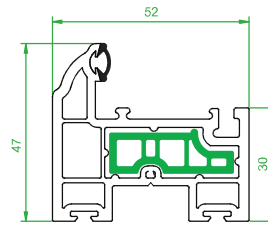

4001
Outer Frame

4002
Small Sash

4003
Medium Sash

4005
150mm Cill

4006
185mm Cill

4007
225mm Cill

4008
24mm Ovolo Co Ex
Glazing Bead

4009
24mm Square Co Ex
Glazing Bead

4010
Interlock

4012
Sash Stop

4013
Sash Stop with upstand

4101
Astragal Bar

4120
20mm Add On

4401
Thermal Insert
For 4001 Outer Frame

4402
Thermal Insert
For 4003 Medium Sash

4403
Thermal Insert
For 4002 Small Sash