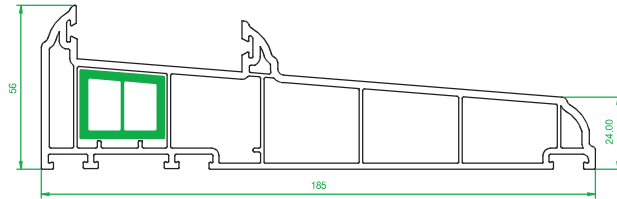

4001
Outer Frame

4002
Small Sash

4003
Medium Sash

4005
150mm Cill

4006
185mm Cill

4007
225mm Cill

4008
24mm Ovolo Co Ex
Glazing Bead

4009
24mm Square Co Ex
Glazing Bead

4010
Interlock

4012
Sash Stop

4013
Sash Stop with upstand

4101
Astragal Bar

4120
20mm Add On

4401
Thermal Insert
For 4001 Outer Frame

4402
Thermal Insert
For 4003 Medium Sash

4403
Thermal Insert
For 4002 Small Sash