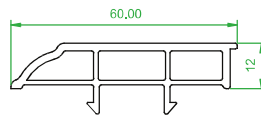

4001
Outer Frame

4002
Small Sash

4003
Medium Sash

4005
150mm Cill

4006
185mm Cill

4007
225mm Cill

4008
24mm Ovolo Co Ex
Glazing Bead

4009
24mm Square Co Ex
Glazing Bead

4010
Interlock

4012
Sash Stop

4013
Sash Stop with upstand

4101
Astragal Bar

4120
20mm Add On

4401
Thermal Insert
For 4001 Outer Frame

4402
Thermal Insert
For 4003 Medium Sash

4403
Thermal Insert
For 4002 Small Sash