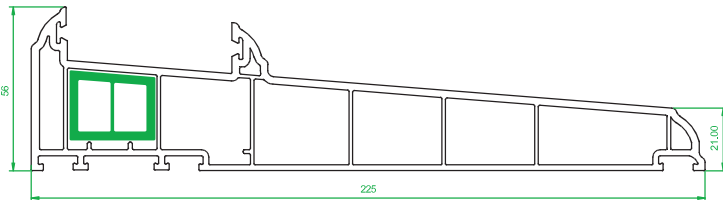

4001
Outer Frame

4002
Small Sash

4003
Medium Sash

4005
150mm Cill

4006
185mm Cill

4007
225mm Cill

4008
24mm Ovolo Co Ex
Glazing Bead

4009
24mm Square Co Ex
Glazing Bead

4010
Interlock

4012
Sash Stop

4013
Sash Stop with upstand

4101
Astragal Bar

4120
20mm Add On

4401
Thermal Insert
For 4001 Outer Frame

4402
Thermal Insert
For 4003 Medium Sash

4403
Thermal Insert
For 4002 Small Sash