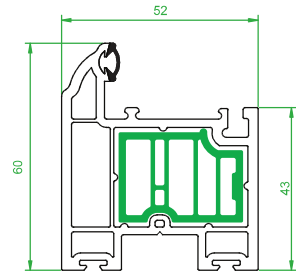

4001
Outer Frame

4002
Small Sash

4003
Medium Sash

4005
150mm Cill

4006
185mm Cill

4007
225mm Cill

4008
24mm Ovolo Co Ex
Glazing Bead

4009
24mm Square Co Ex
Glazing Bead

4010
Interlock

4012
Sash Stop

4013
Sash Stop with upstand

4101
Astragal Bar

4120
20mm Add On

4401
Thermal Insert
For 4001 Outer Frame

4402
Thermal Insert
For 4003 Medium Sash

4403
Thermal Insert
For 4002 Small Sash