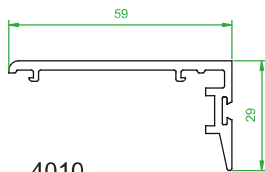

4001
Outer Frame

4002
Small Sash

4003
Medium Sash

4005
150mm Cill

4006
185mm Cill

4007
225mm Cill

4008
24mm Ovolo Co Ex
Glazing Bead

4009
24mm Square Co Ex
Glazing Bead

4010
Interlock

4012
Sash Stop

4013
Sash Stop with upstand

4101
Astragal Bar

4120
20mm Add On

4401
Thermal Insert
For 4001 Outer Frame

4402
Thermal Insert
For 4003 Medium Sash

4403
Thermal Insert
For 4002 Small Sash