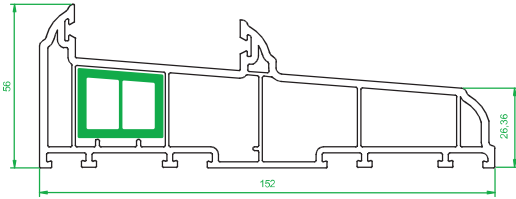

4001
Outer Frame

4002
Small Sash

4003
Medium Sash

4005
150mm Cill

4006
185mm Cill

4007
225mm Cill

4008
24mm Ovolo Co Ex
Glazing Bead

4009
24mm Square Co Ex
Glazing Bead

4010
Interlock

4012
Sash Stop

4013
Sash Stop with upstand

4101
Astragal Bar

4120
20mm Add On

4401
Thermal Insert
For 4001 Outer Frame

4402
Thermal Insert
For 4003 Medium Sash

4403
Thermal Insert
For 4002 Small Sash