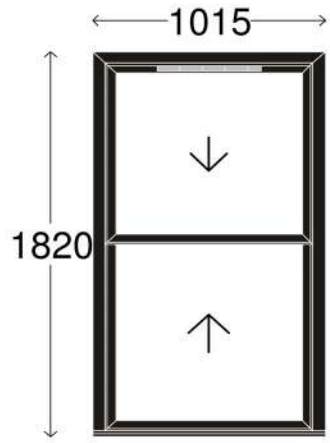

BBL Glass Ltd
31 Stamford Lodge
Amhurst Park
N16 5LT
TEL: 02088 001 838
WEB: bblwindows.co.uk

Mr Yechiel Fiaz
YOUR REF : 2 - 4 Highgate P
OUR REF : 8113
JOB SPEC : Glazed
DATE : 24-May-23

O/A Dim 1015mm x 1820mm