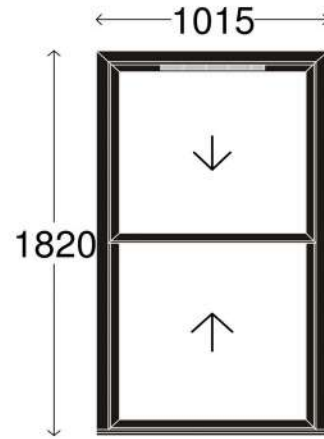

Spectus Vertical Slider	
Black Foil on White	V/S
O/A Dim 1015mm x 1820mm	
	

Spectus Vertical Slider	
Black Foil on White	V/S
O/A Dim 1015mm x 1820mm	
	

Spectus Vertical Slider	
Black Foil on White	V/S
O/A Dim 1015mm x 1820mm	
	

Spectus Vertical Slider	
Black Foil on White	V/S
O/A Dim 1015mm x 1820mm	
	

Spectus Vertical Slider	
Black Foil on White	V/S
O/A Dim 1015mm x 1820mm	
	

Spectus Vertical Slider	
Black Foil on White	V/S

BBL Glass Ltd
31 Stamford Lodge
Amhurst Park
N16 5LT
TEL: 02088 001 838
WEB: bblwindows.co.uk

Mr Yechiel Fiaz
YOUR REF : 2 - 4 Highgate P
OUR REF : 8113
JOB SPEC : Glazed
DATE : 24-May-23

O/A Dim 1015mm x 1820mm

Spectus Vertical Slider

Black Foil on White V/S

O/A Dim 1015mm x 1820mm

Spectus Vertical Slider

Black Foil on White V/S

O/A Dim 1015mm x 1820mm