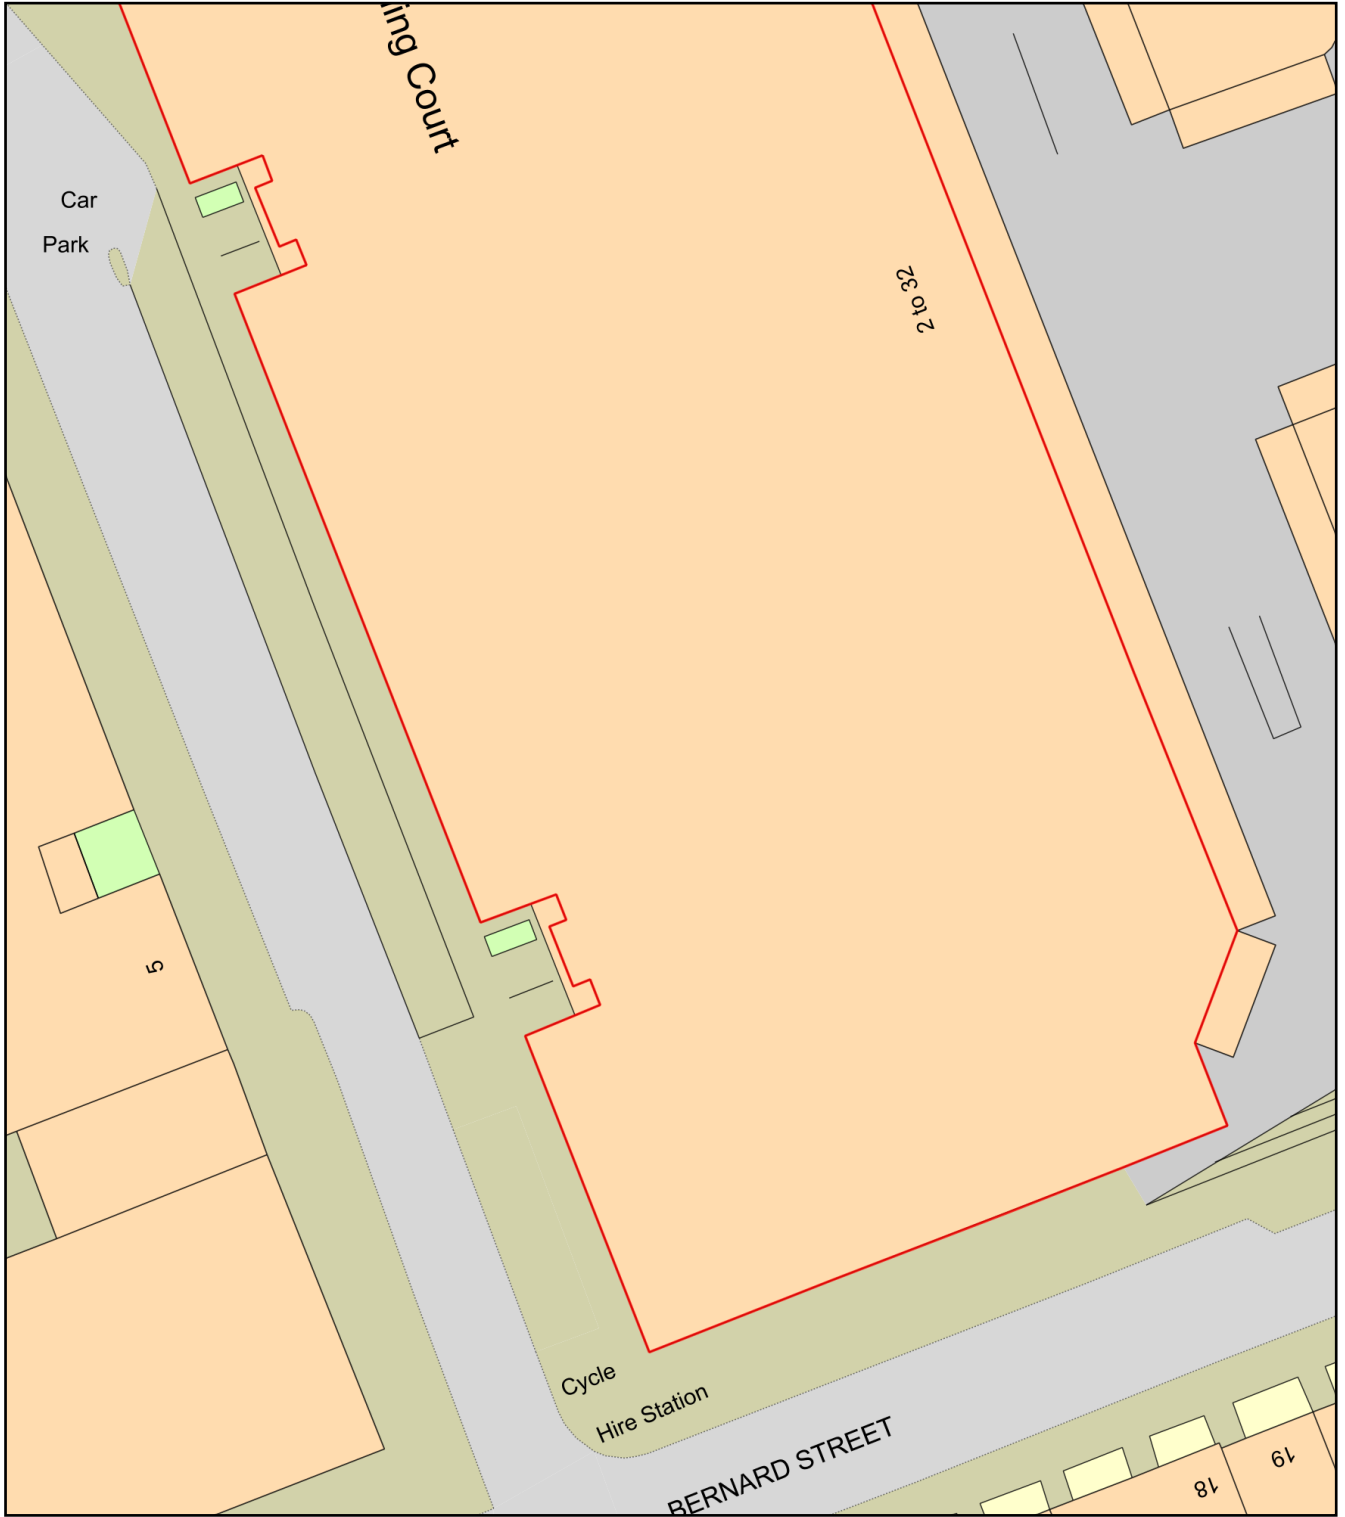

139 Foundling Court

Plan Produced for: Mia Laszlo

Date Produced: 03 Feb 2023

Plan Reference Number: TQRQM23034161813538

Scale: 1:500 @ A4