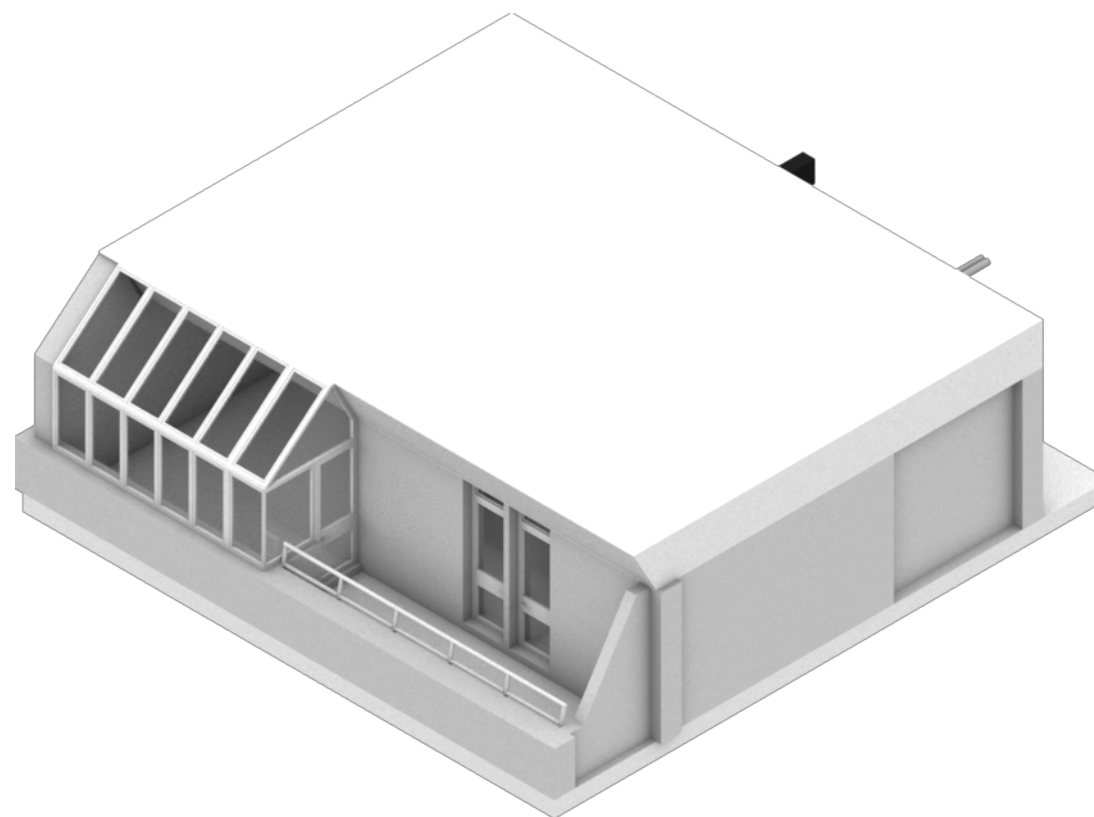

1 Model View
Scale: 1:100

3 Model View
Scale: 1:100

P1 17/05/2023 Planning
REV. DATE COMMENT

0 1 2 3m
1:100

PROJECT ADDRESS
139 Foundling court

DRAWING
Existing Axo 02

DRAWN BY
MT

STATUS Planning
SCALE 1:50 @ A3