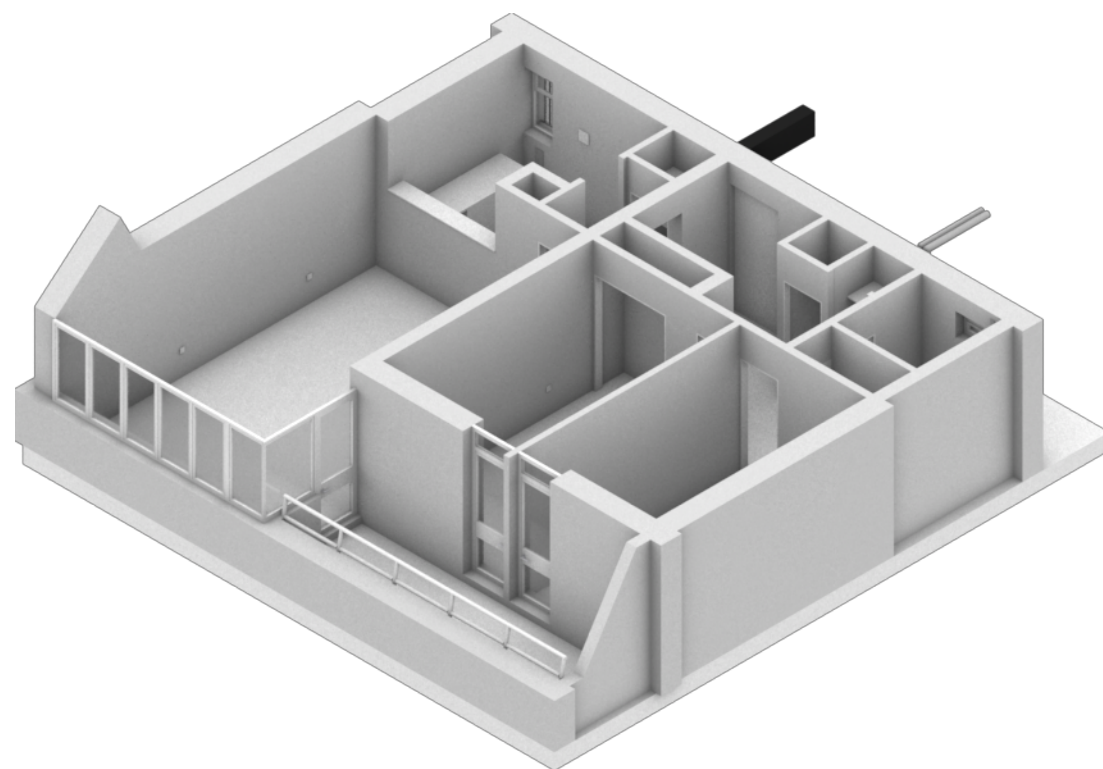

1 Model View
Scale: 1:100

3 Model View
Scale: 1:100

P1 17/05/2023 Planning
REV. DATE COMMENT

0 1 2 3m
1:100

PROJECT ADDRESS
139 Foundling court

DRAWING
Existing Axo 02

DRAWN BY
MT

STATUS Planning
SCALE 1:50 @ A3