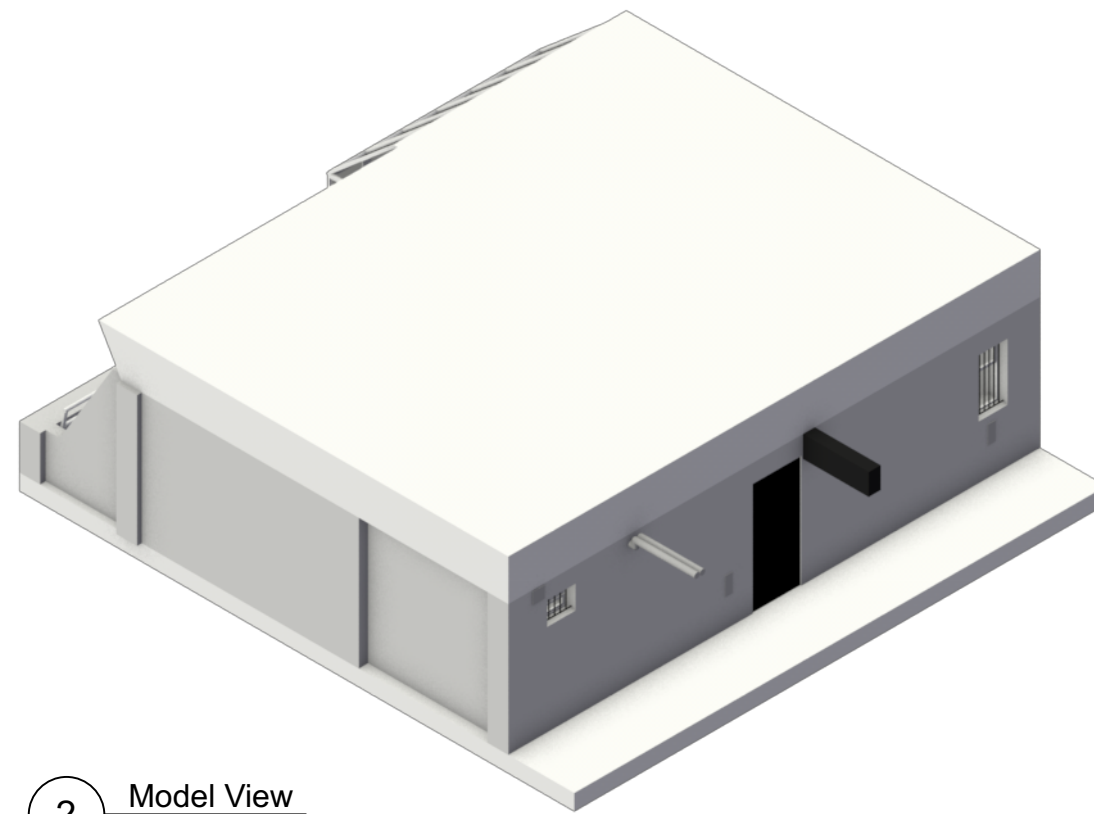

1 Model View
Scale: 1:100

2 Model View
Scale: 1:100

P1 17/05/2023 Planning
REV. DATE COMMENT

0 1 2 3m
1:100

PROJECT ADDRESS
139 Foundling court

DRAWING
Existing Axo 01

DRAWN BY
MT

STATUS
Planning