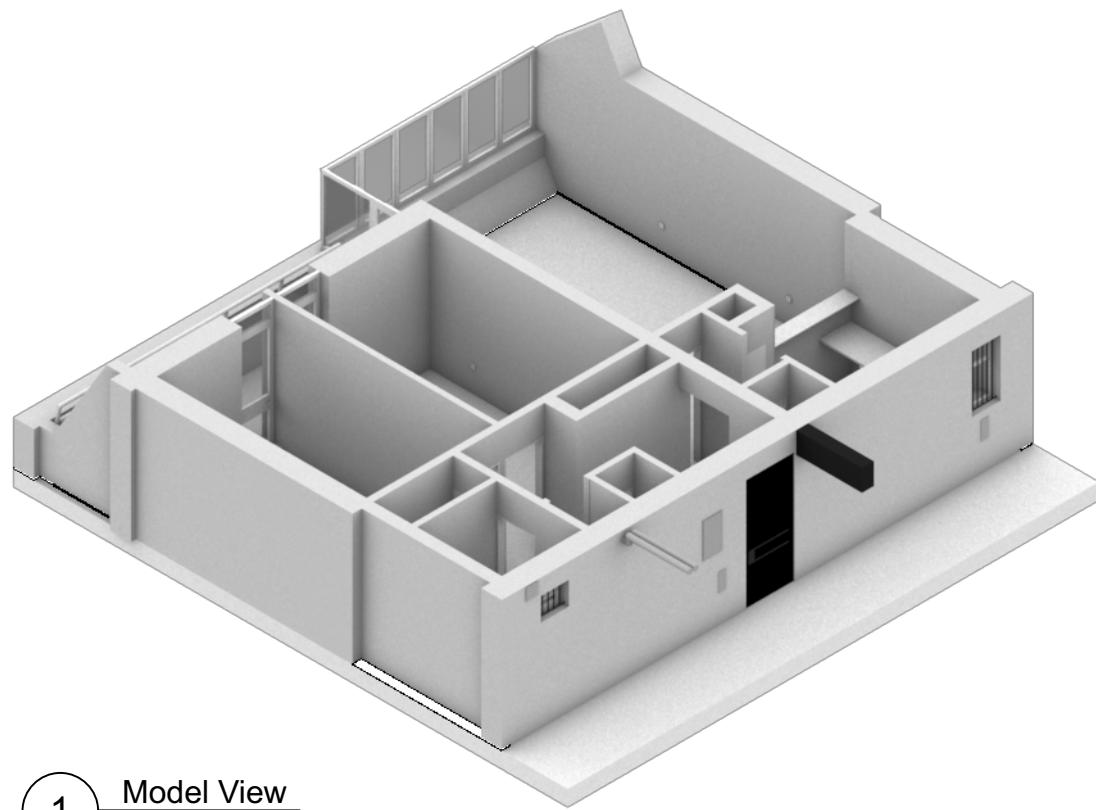

1 Model View
Scale: 1:100

2 Model View
Scale: 1:100

P1 17/05/2023 Planning
REV. DATE COMMENT

0 1 2 3m
1:100

PROJECT ADDRESS
139 Foundling court

DRAWING
Existing Axo 01

DRAWN BY
MT

STATUS
Planning

PROJECT No.
009 139FC

DRAWING No.
01 1000

SCALE
1:50 @ A3

REVISION
P 1