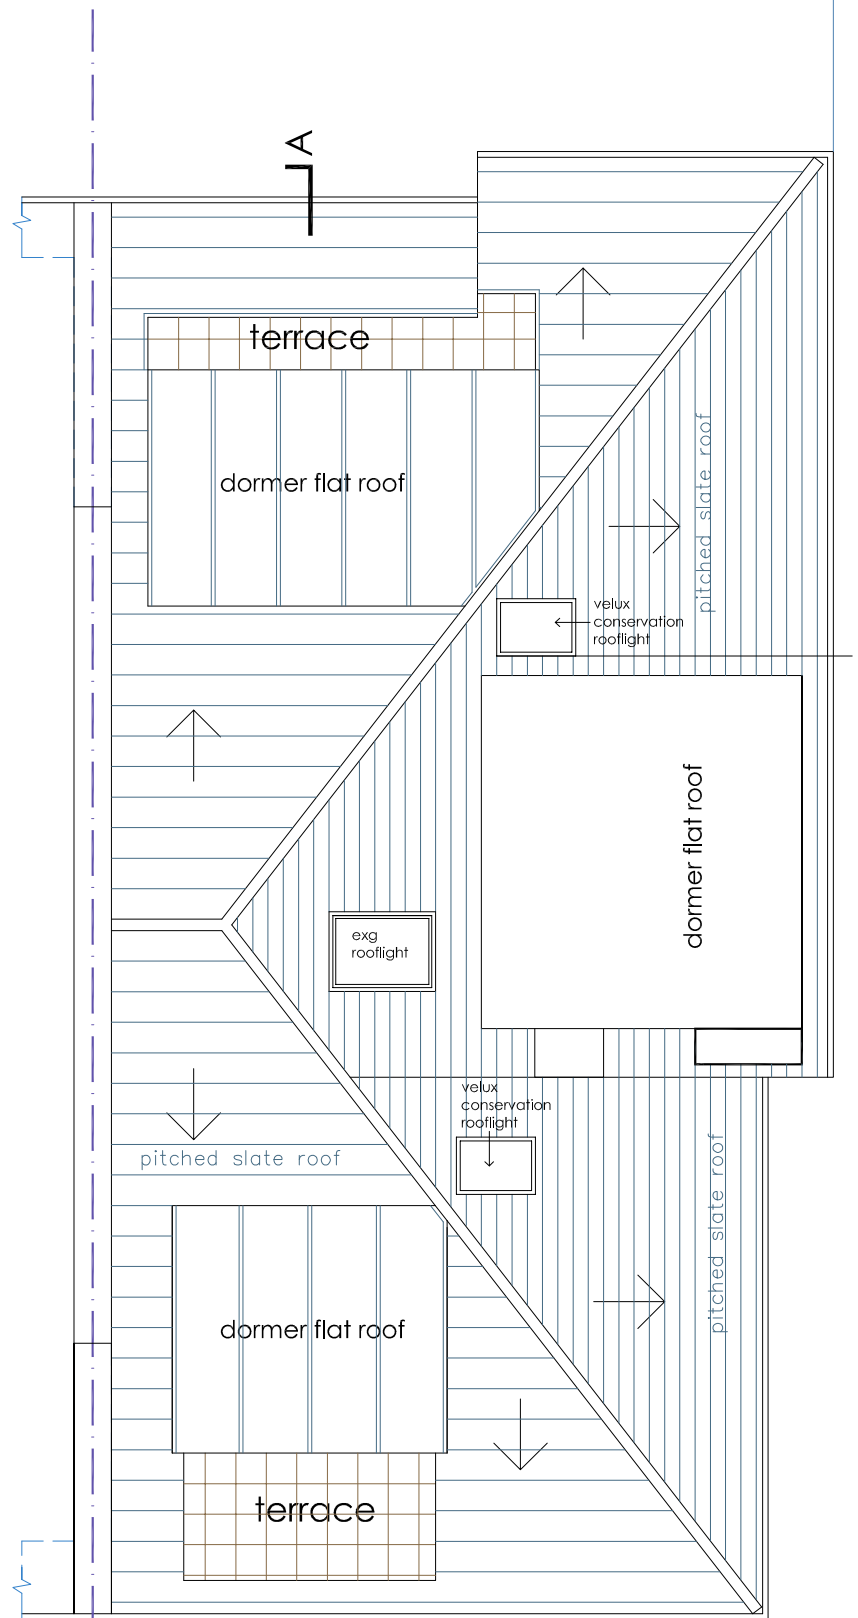

0 1 2 3 4 5 6 metres

scales 1:50 @ A1
1:100 @ A3

no 63 no 61
third floor

no 63 no 61
roof plan

DVM
ARCHITECTS

4a Murray Street . London . NW1 9RE
Telephone 0207 485 2121 . Facsimile 0207 267 2527
e-mail: studio@dvmarch.com

Client
Kari Holtung

Project
61d Belsize Park Gdns
London NW3 4JN

Title
Third Floor + Roof Plans
as Proposed

Scale 1:50	Date 24.05.23	Job No. 1184
Drawing No. 1184-13		Rev. B

All dimensions are to be checked on site.
© This drawing is copyright and remains the property of David & Victoria Mercer at all times and may not be reproduced in part or whole without written consent.