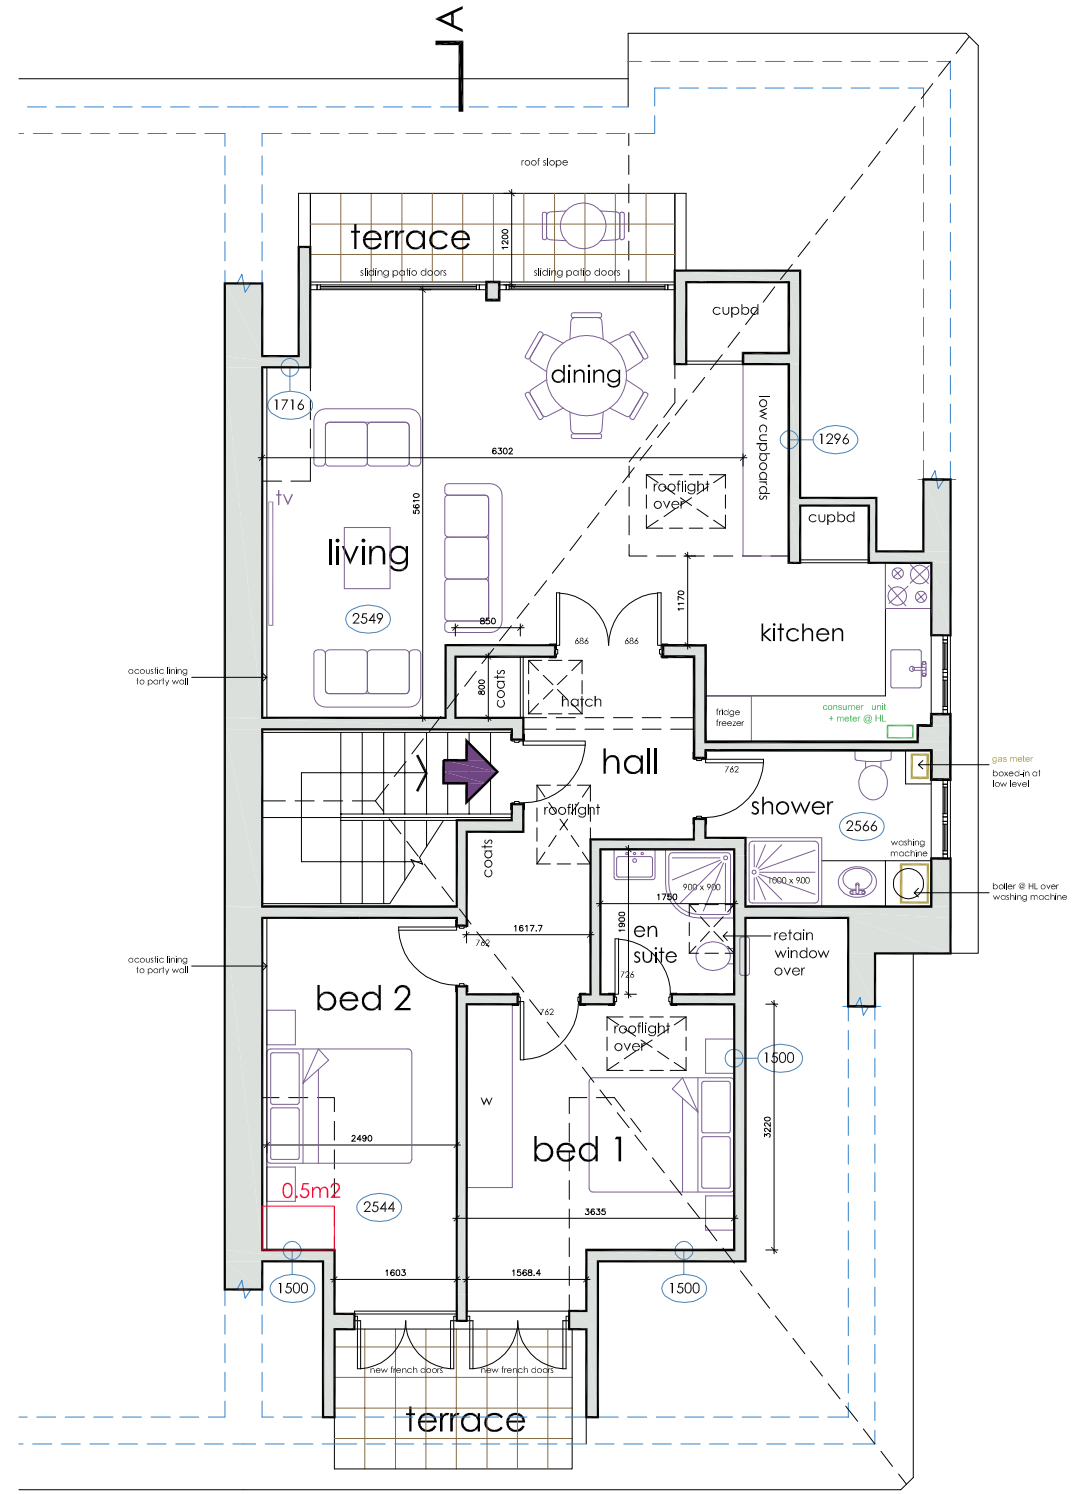

0 1 2 3 4 5 6 metres

scales 1:50 @ A1
1:100 @ A3

no 63 no 61
third floor

no 63 no 61
roof plan

DVM
ARCHITECTS

4a Murray Street . London . NW1 9RE
Telephone 0207 485 2121 . Facsimile 0207 267 2527
e-mail: studio@dvmarch.com

Client
Kari Holtung

Project
61d Belsize Park Gdns
London NW3 4JN

Title
Third Floor + Roof Plans
as Proposed

Scale 1:50	Date 24.05.23	Job No. 1184
Drawing No. 1184-13		Rev. B

All dimensions are to be checked on site.
© This drawing is copyright and remains the property of David & Victoria Mercer at all times and may not be reproduced in part or whole without written consent.