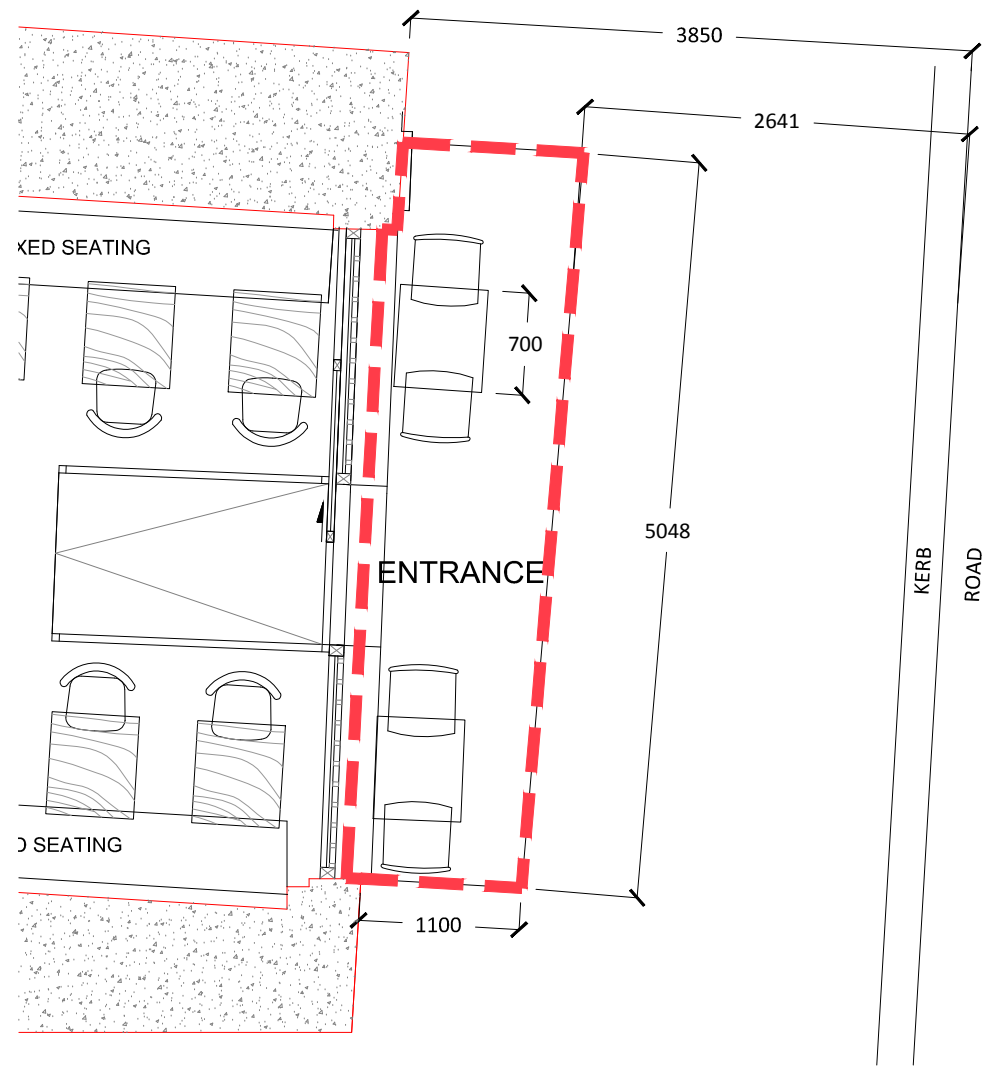

OUTSIDE AREA
Scale 1:50