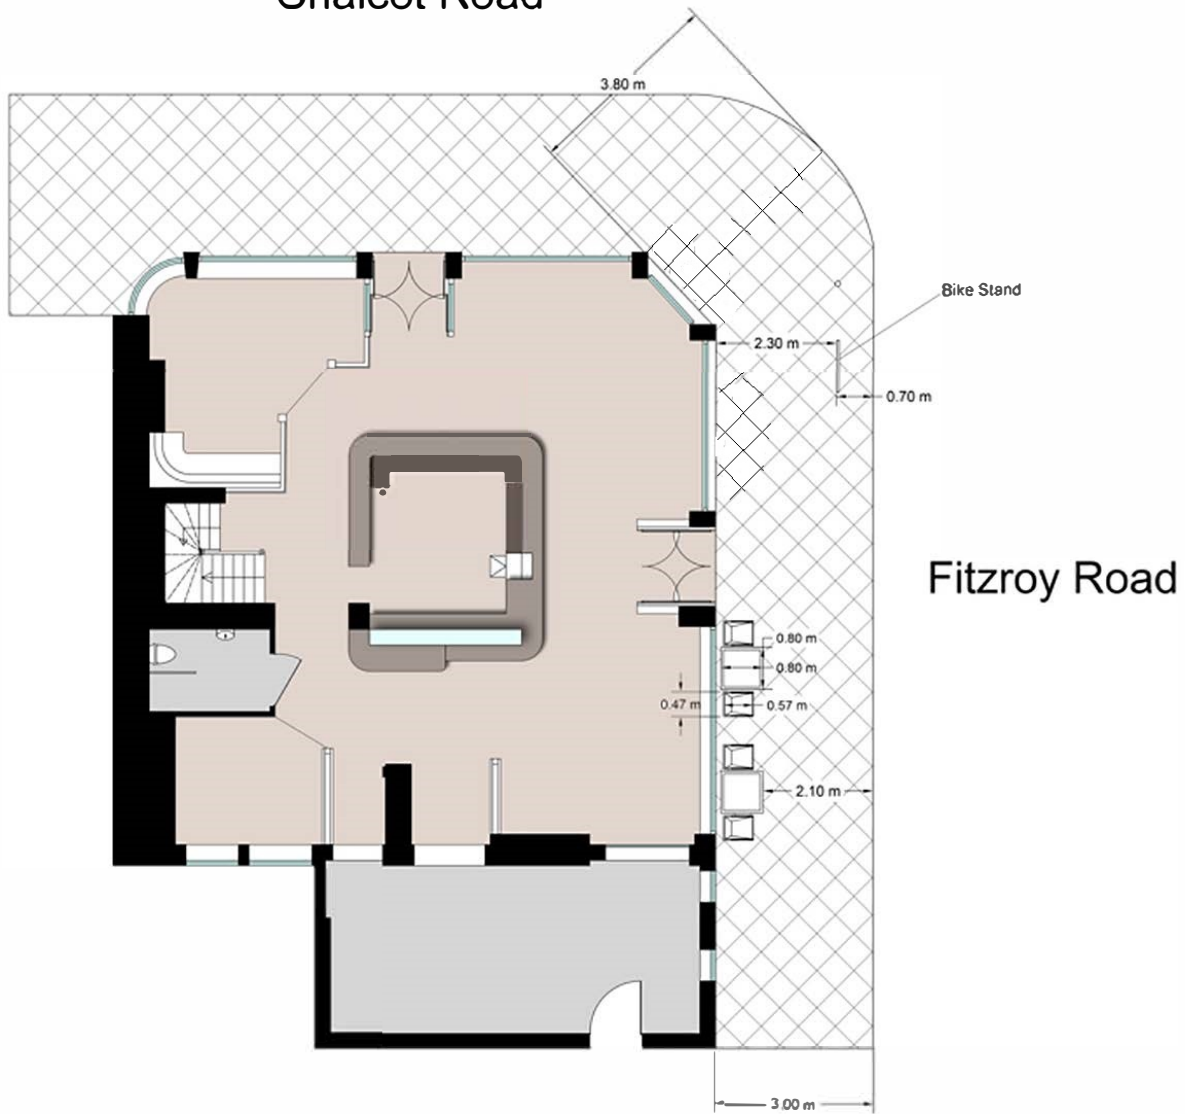

Chalcot Road

Ground Floor Plan_1:50

Princess of Wales
22 Chalcot Road
London, NW1 8LL