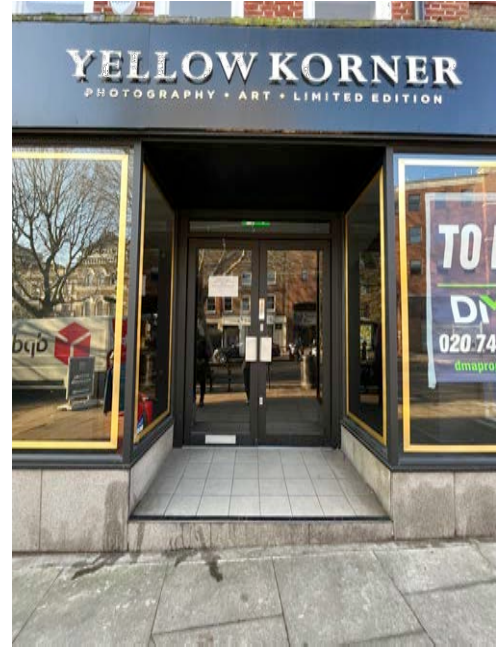

VIEWS FROM HAMPSTEAD HIGH STREET

EXISTING ALUMINIUM CLAD FASCIA

EXISTING ALUMINIUM FRAMED ENTRANCE DOORS IN RECESS

EXISTING MIS-MATCHING & DAMAGED STONE TILED STALL RISER CLADDING

VIEWS FROM PERRIN'S COURT