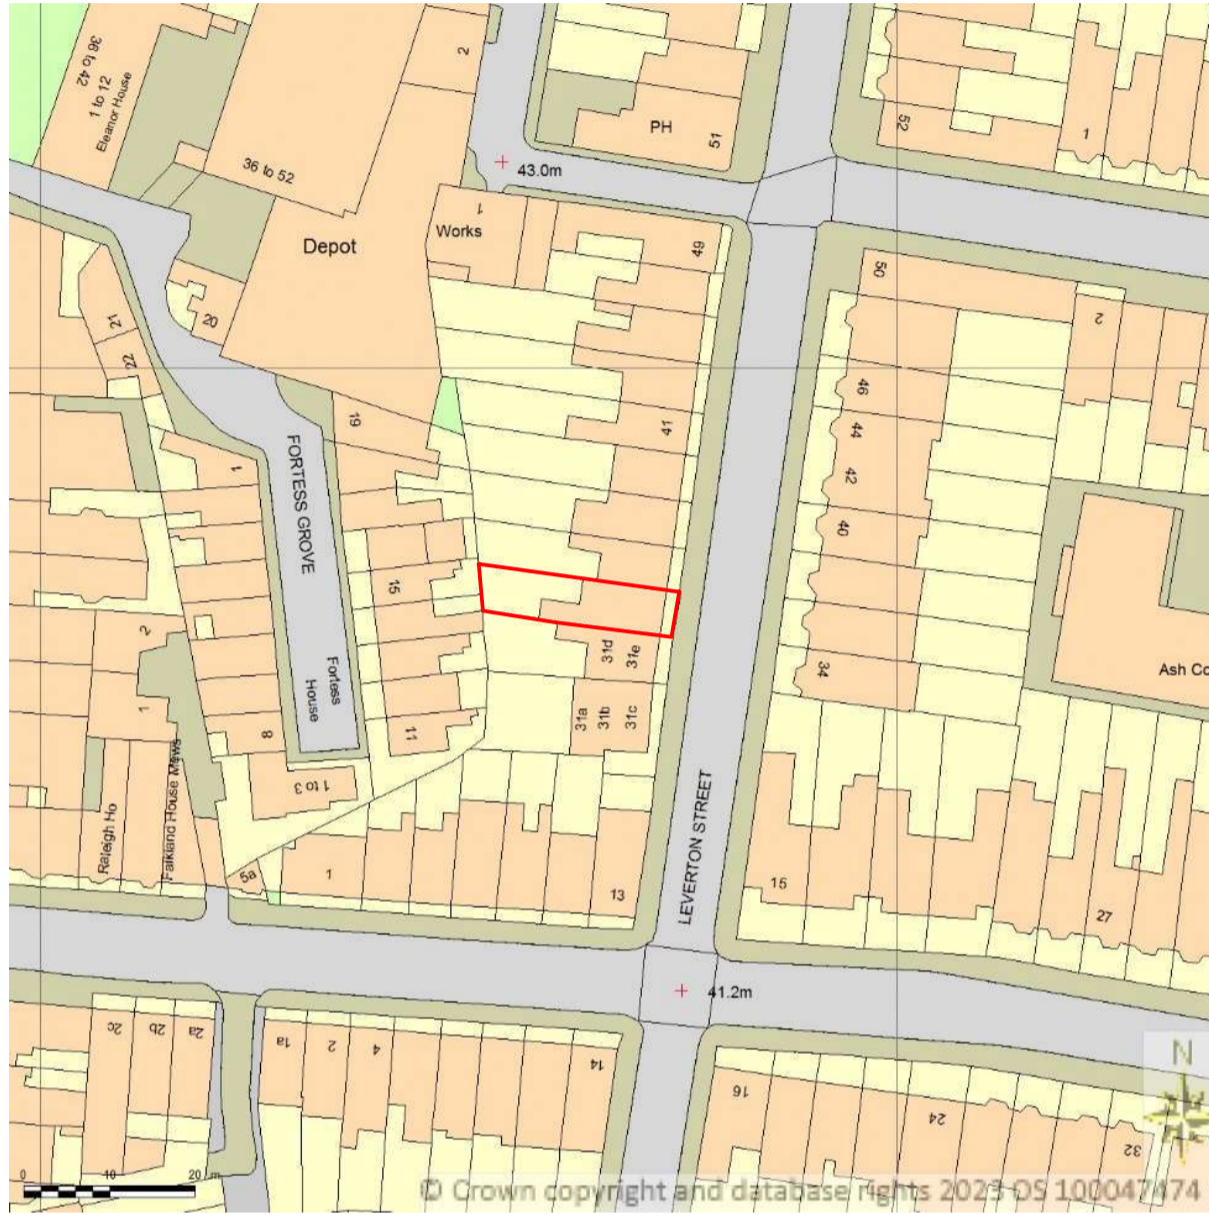

**SITE LOCATION PLAN
AREA 2 HA
SCALE 1:1250 on A4
CENTRE COORDINATES: 529067, 185372**

**Supplied by Streetwise Maps Ltd
www.streetwise.net
Licence No: 100047474
22/05/2023 13:45**