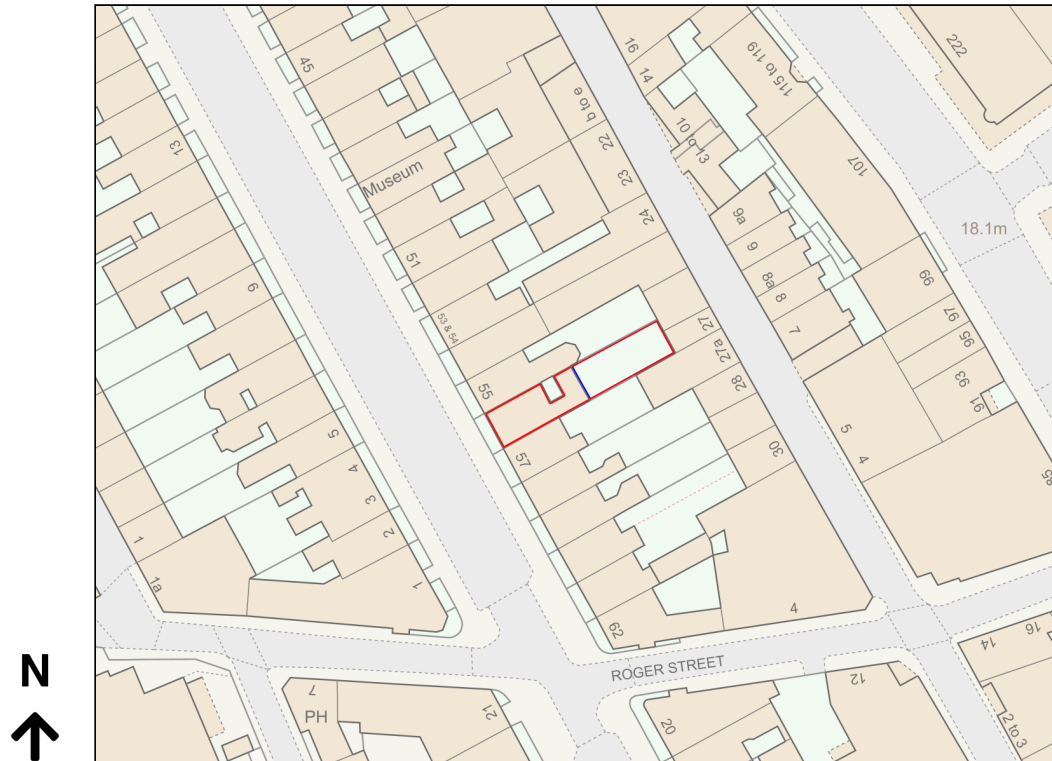

Location Plan

Site Address: 56, Doughty Street, London, WC1N 2JT

Date Produced: 23-May-2023

Scale: 1:1250 @A4

Planning Portal Reference: PP-12171549v1