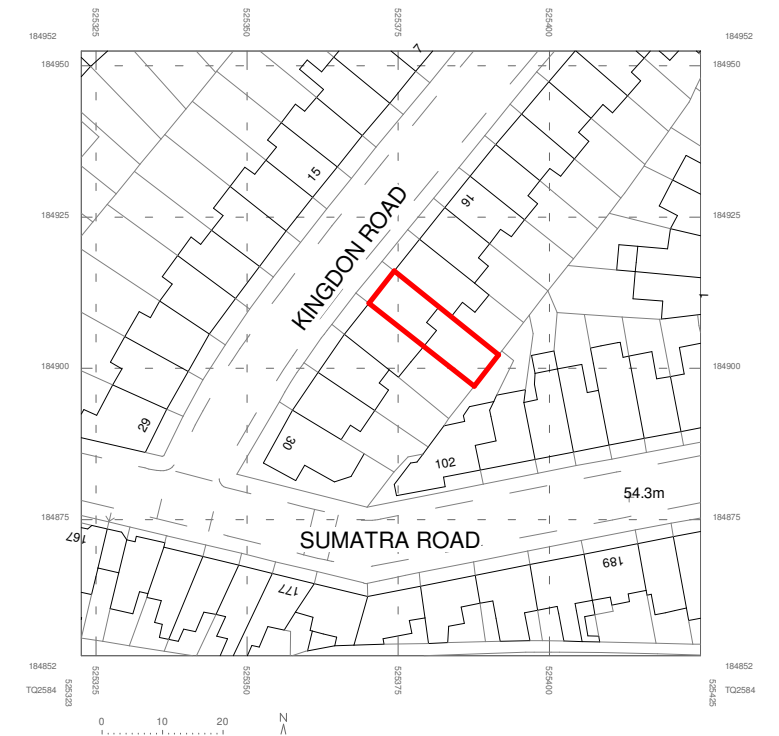

BLOCK PLAN
1 : 500

OS MAP
1 : 1250

CANOPY
Planning Services

Tel: 020 3632 2690 Email: info@canopyplanning.co.uk
Mob: 07956311277 Web: www.canopyplanning.co.uk

22 Kingdon Road
London
NW6 1PH

BLOCK PLAN AND OS MAP

Project number	2306	2306/01
Date	Jan. 2023	
Drawn by	SZ	
Checked by	Checker	Scale 1:1250 & 1:500