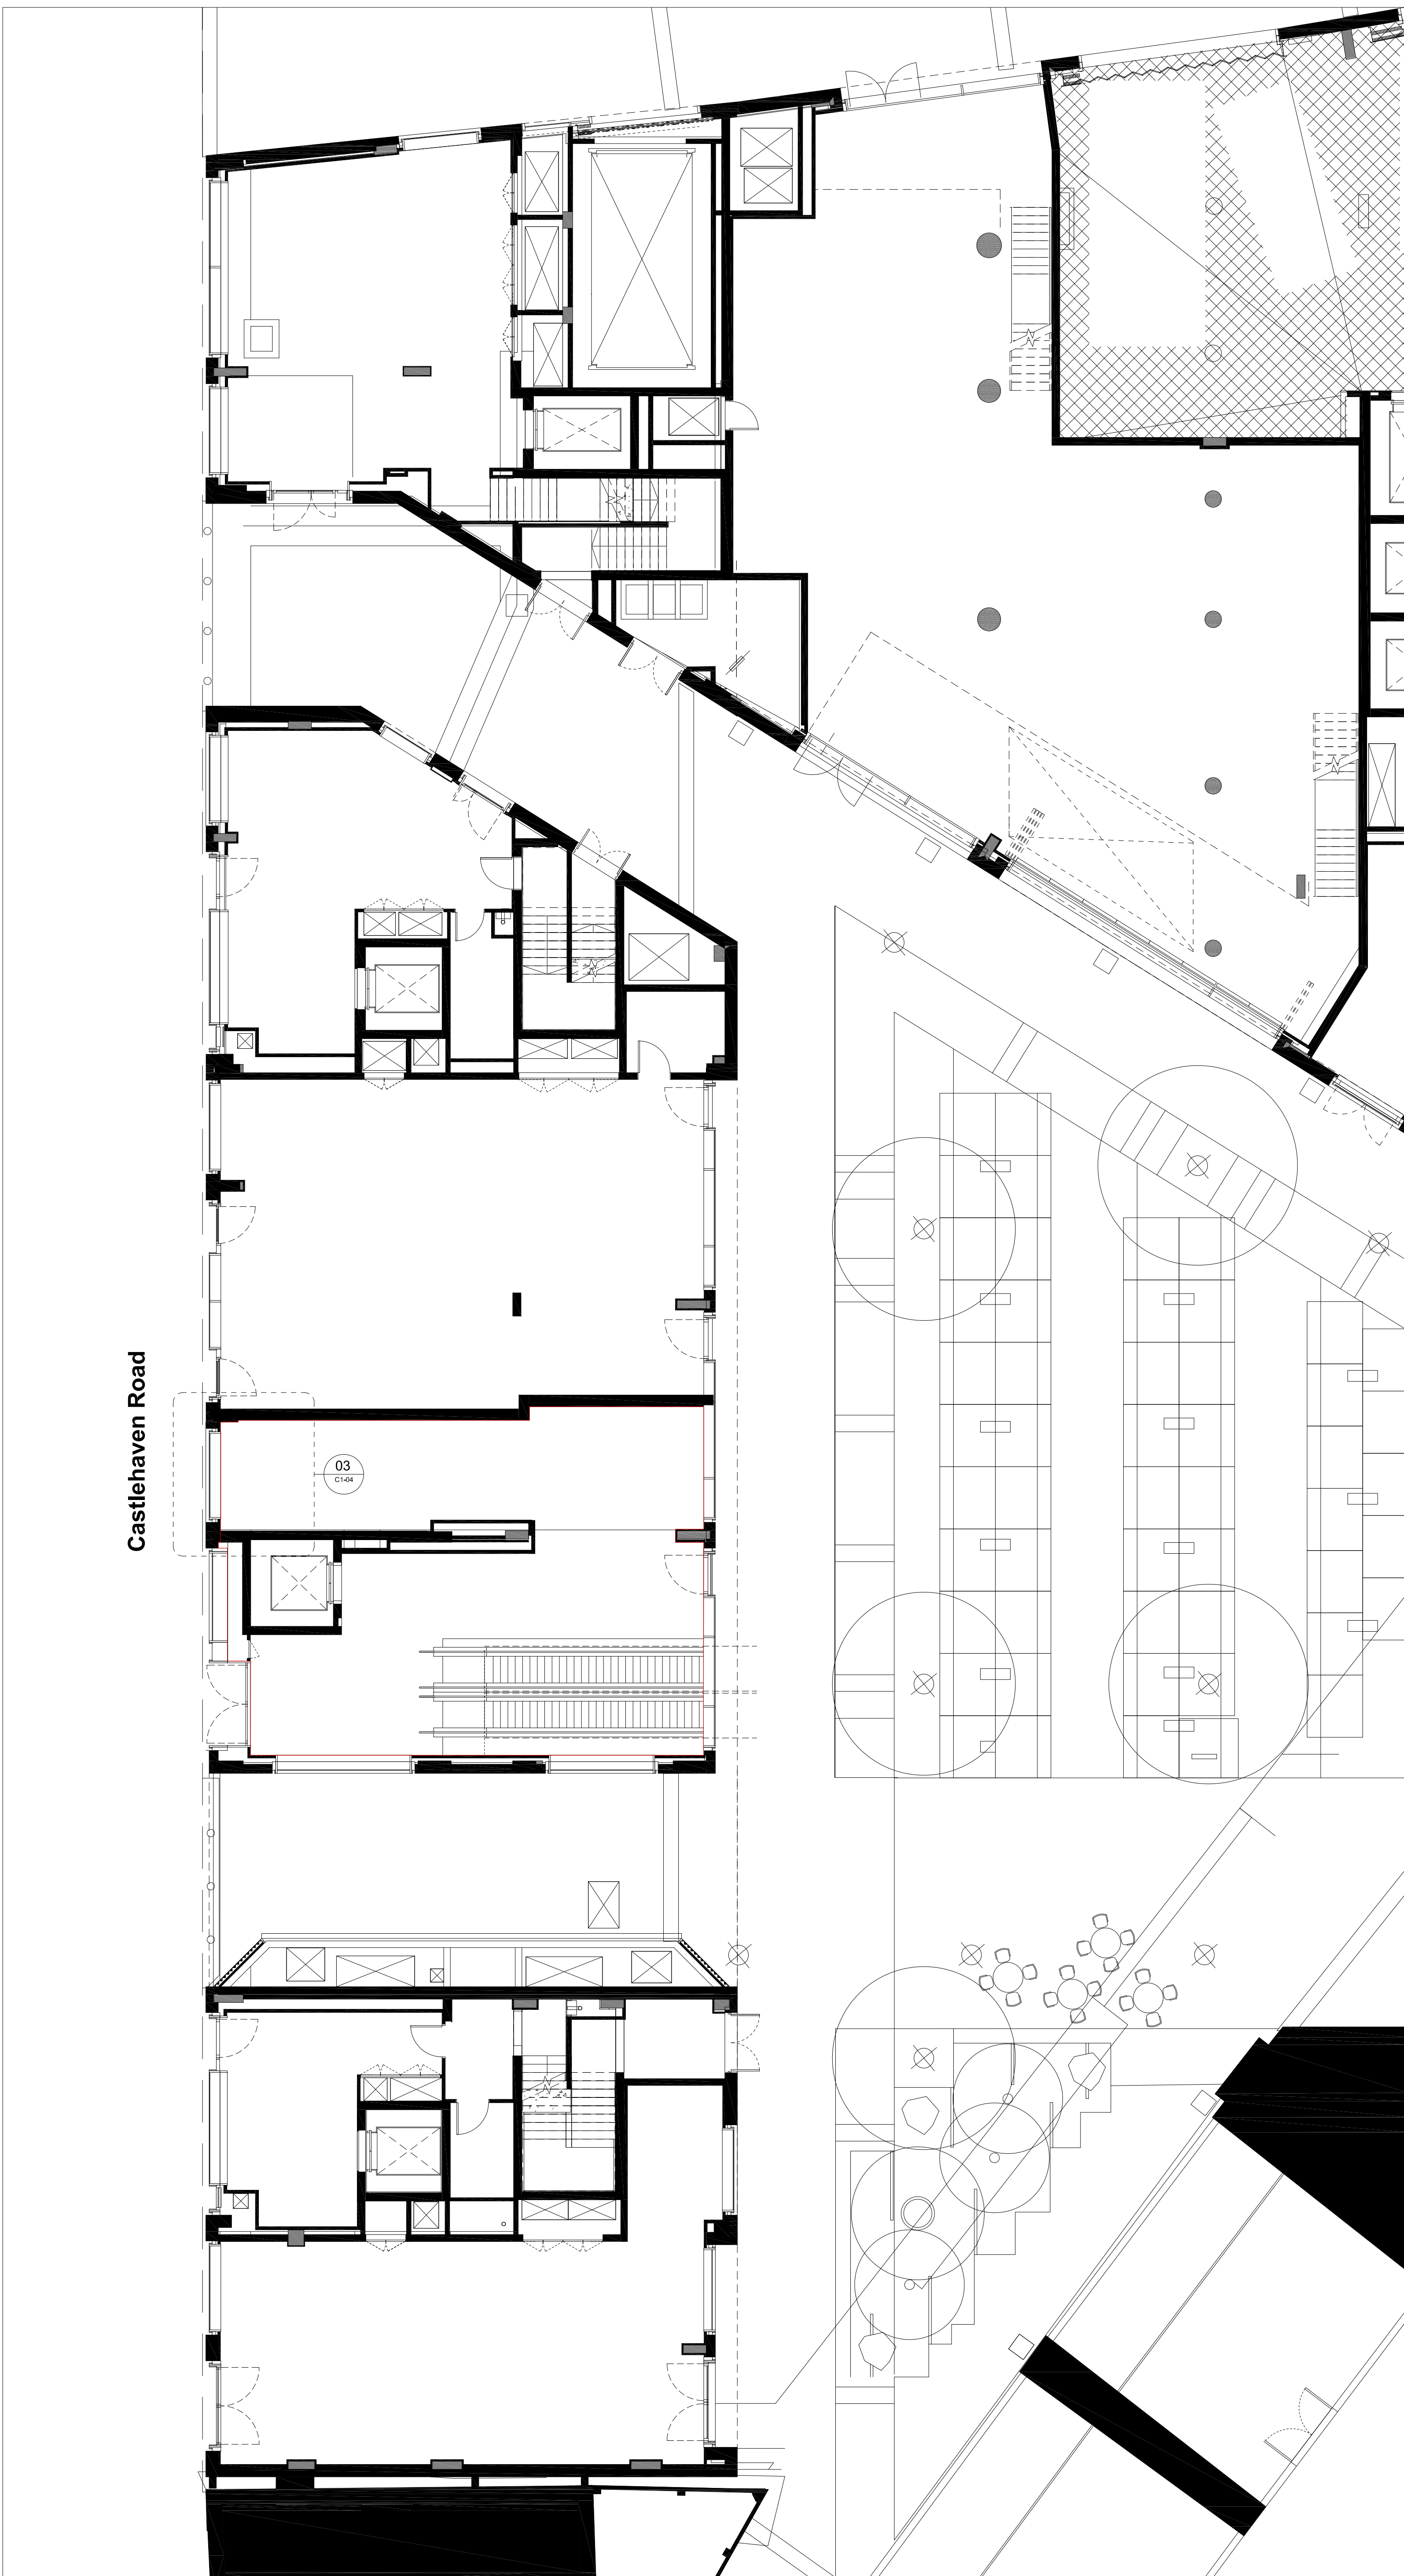

This drawing is copyright LabTech.
Do not scale from this drawing.
Drawings to be read in conjunction
with all other architectural and
design consultant information.
All dimensions and levels to be
checked on site by the contractor
and such dimensions to be his
responsibility. Report all drawing
errors, omissions and discrepancies
to the architect.

LABTECH

Castlehaven Road

03
C104

— Babylon Park

○ DRAFT ● PLANNING

**Hawley Wharf
Building C1, Castlehaven Road
N.W Elevation**

**Babylon sliding door
C1 existing plan**

Scale	Date	Drawn By
1:200 A1 1:100 A3	03.01.2023	H.M.
Rev	Date	Description
-	-	-
Drawing Number	Project Number	
C1 - 01	HAWLEY WHARF	