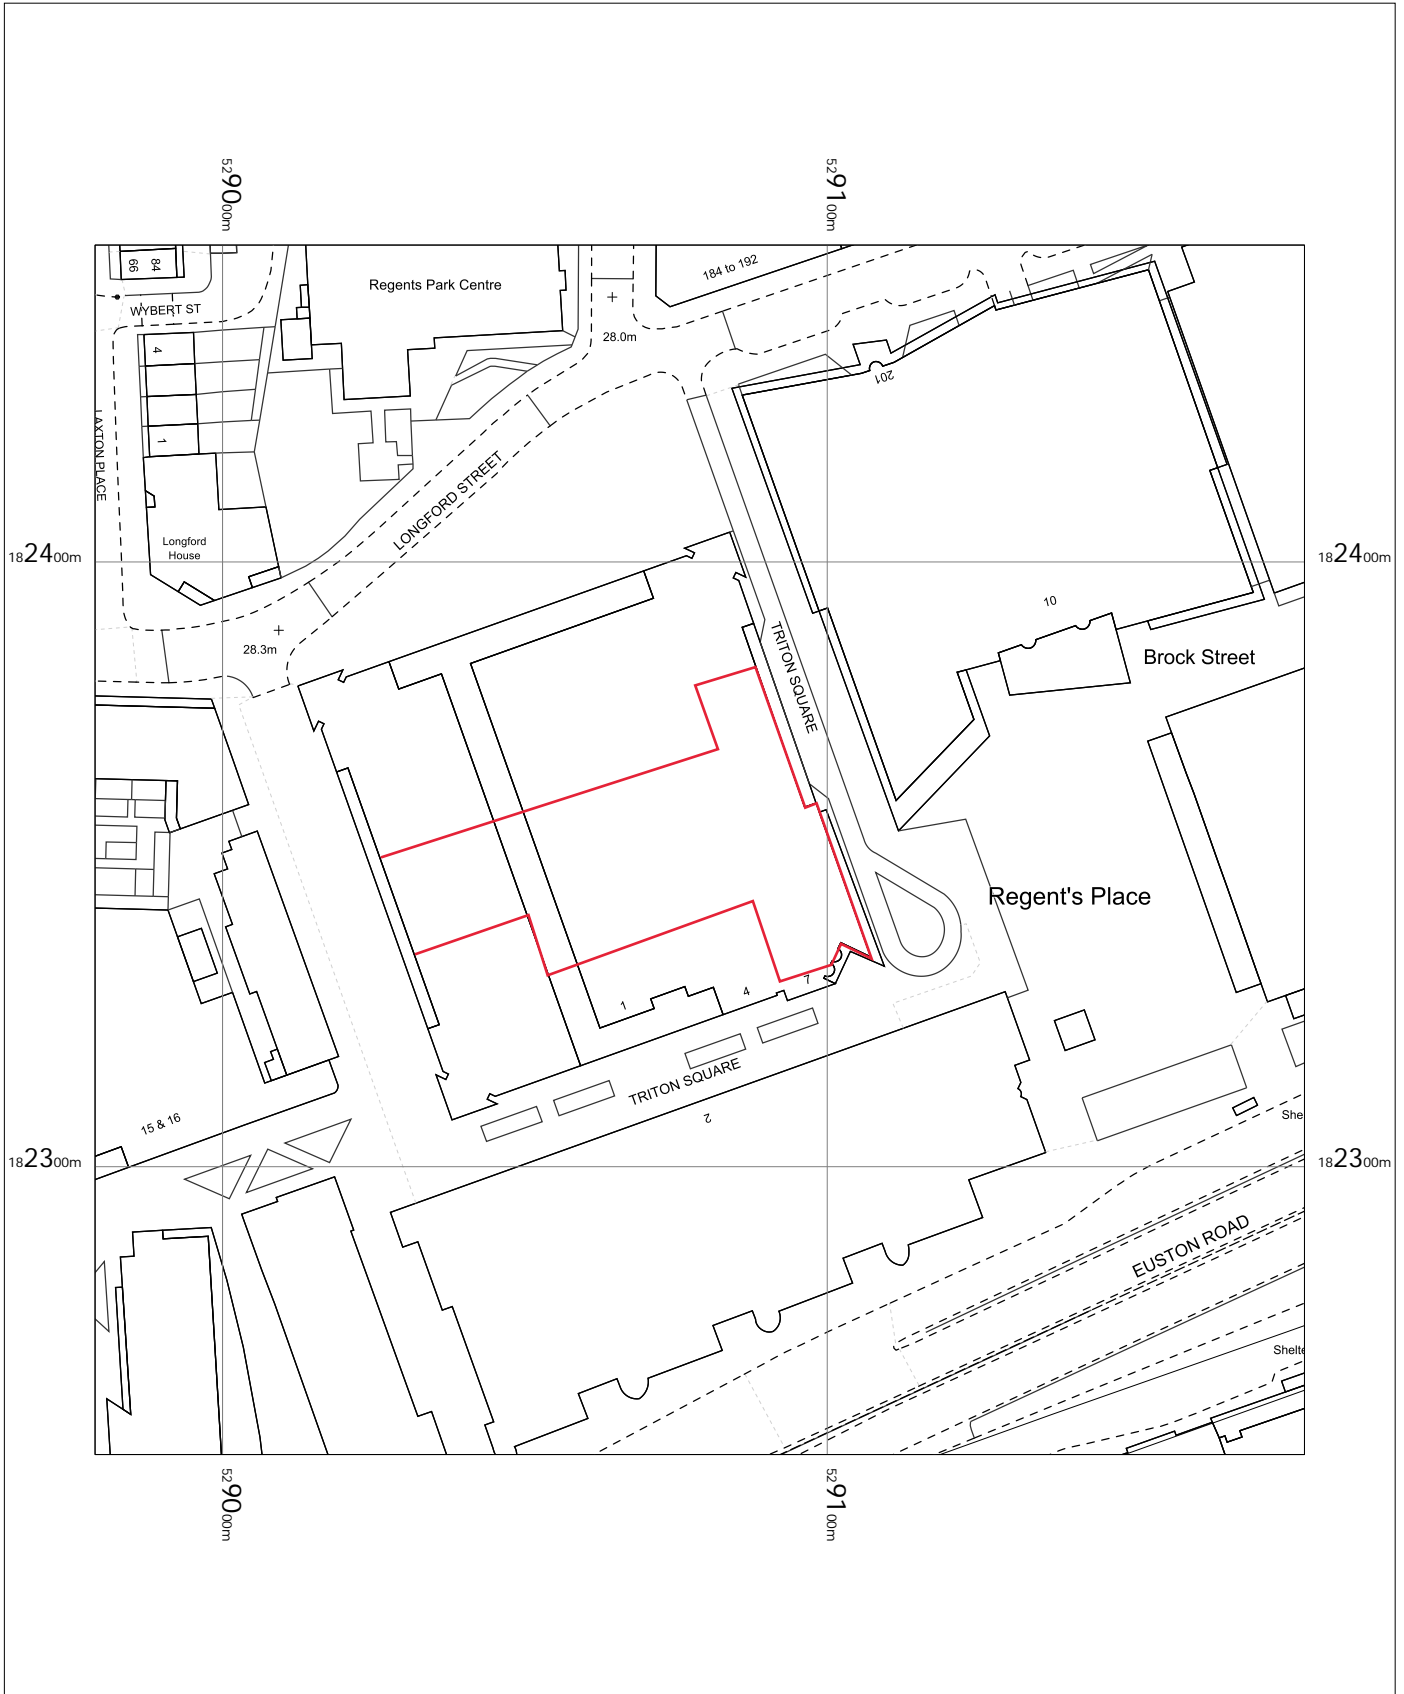

The Gym Group - London Euston

338 Euston Road
London
Greater London
NW1 3BG

OS MasterMap 1250/2500/10000 scale
Wednesday, May 3, 2023, ID: CM-01101370
www.centremapslive.co.uk

1:1250 scale print at A4, Centre: 529079 E, 182352 N

©Crown Copyright Ordnance Survey. Licence no. AC0000849896