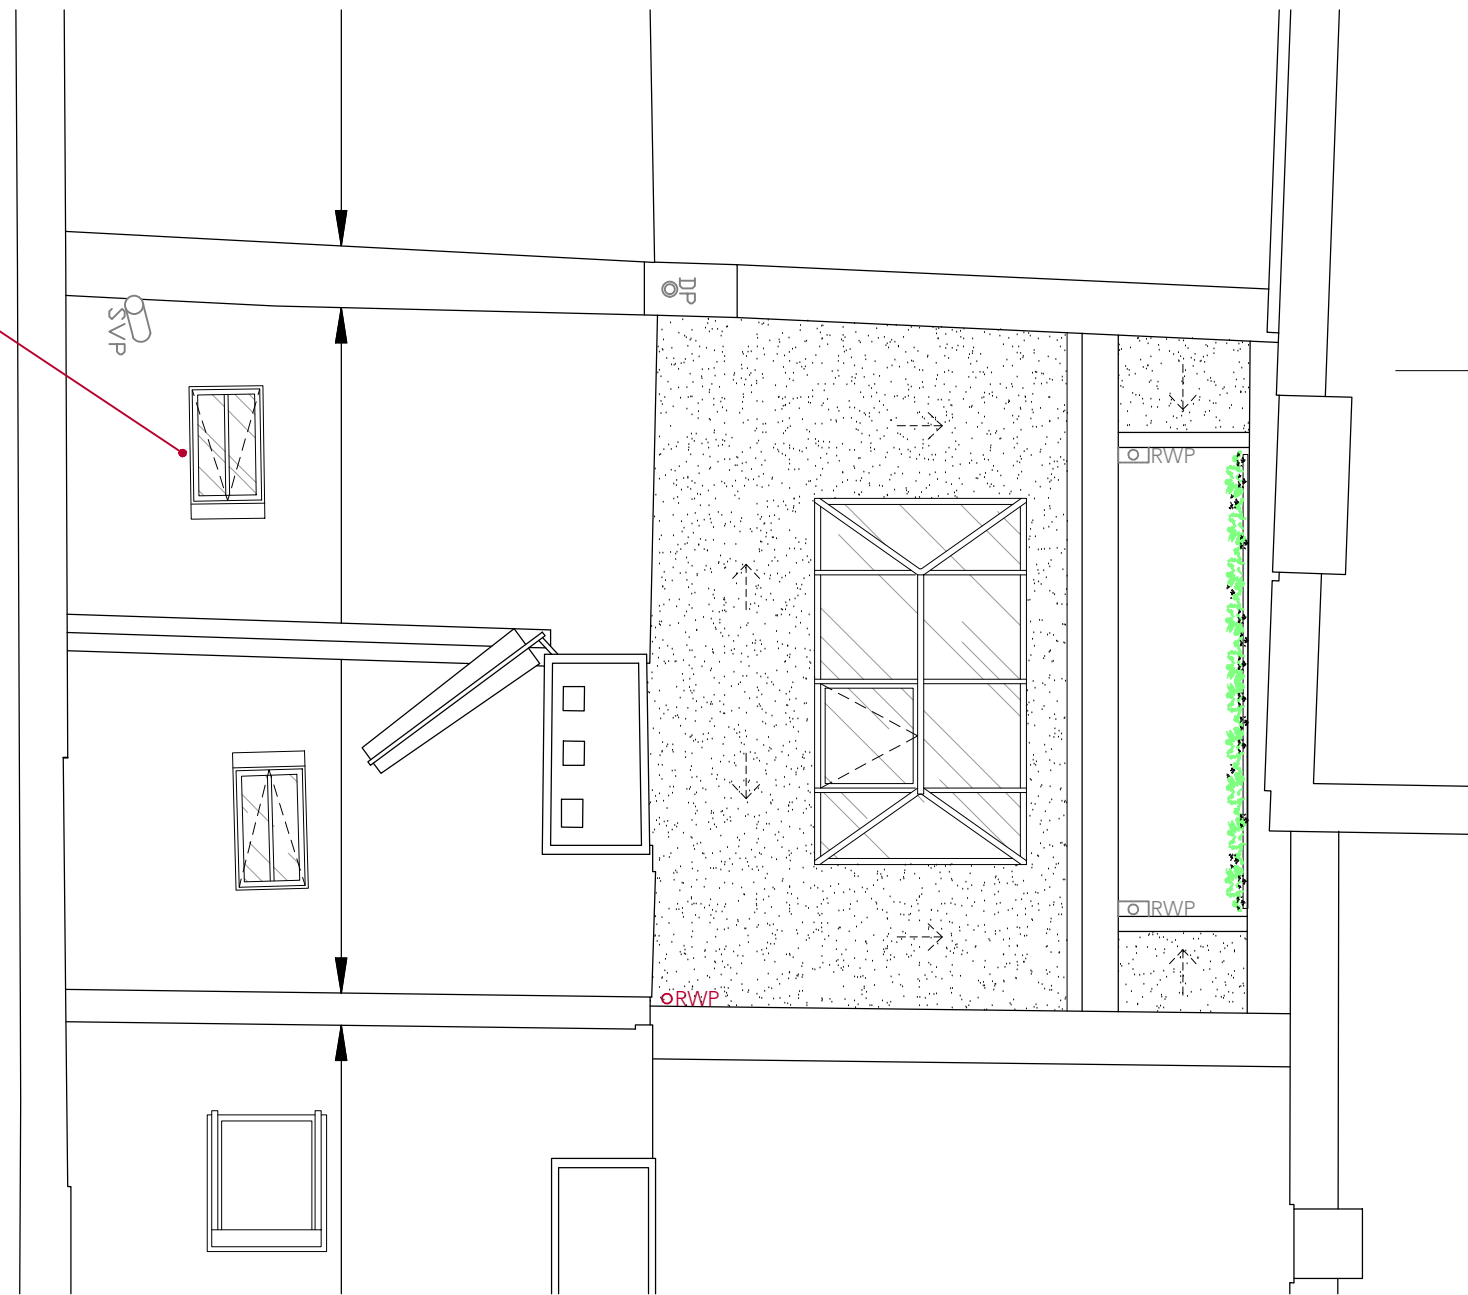

2 no. new Conservation rooflights to replace existing velux rooflights

This drawing is protected under Copyright and at no time should any portion of this drawing be reproduced or copied without the permission of the Architect. (Design Copyright Act 1968)

This drawing must not be used for purposes other than that for which it is provided. It is supplied without liability for any errors or omissions.

Drawings only to be scaled for planning application purposes, all dimensions to be checked on site. All drawings subject to Statutory Authority Approval.

Date	04.05.2023	Scale @ A3	1:50
------	------------	------------	------

Drawing  
PROPOSED ROOF

Drawn by	AL	Checked by	TG
----------	----	------------	----

Job No.	271	Dwg No.	P-303	Rev	1
---------	-----	---------	-------	-----	---