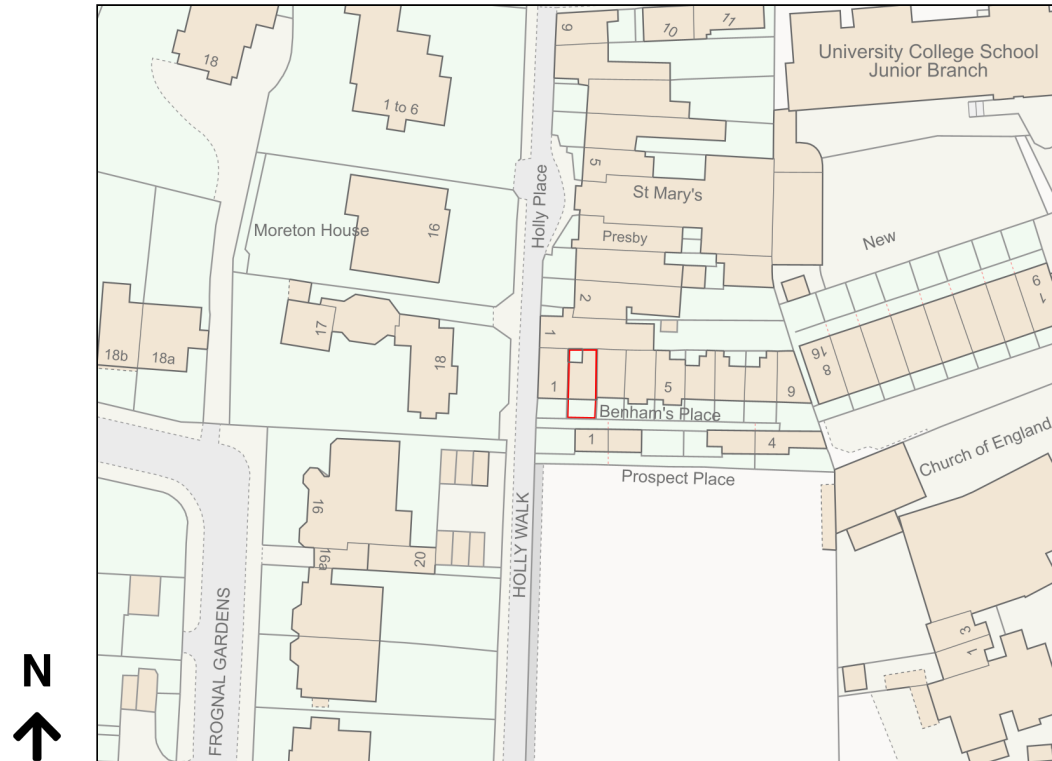

Location Plan

Site Address: 2, Benham's Place, London, NW3 6QX

Date Produced: 11-May-2023

Scale: 1:1250 @A4

Planning Portal Reference: PP-12141718v1