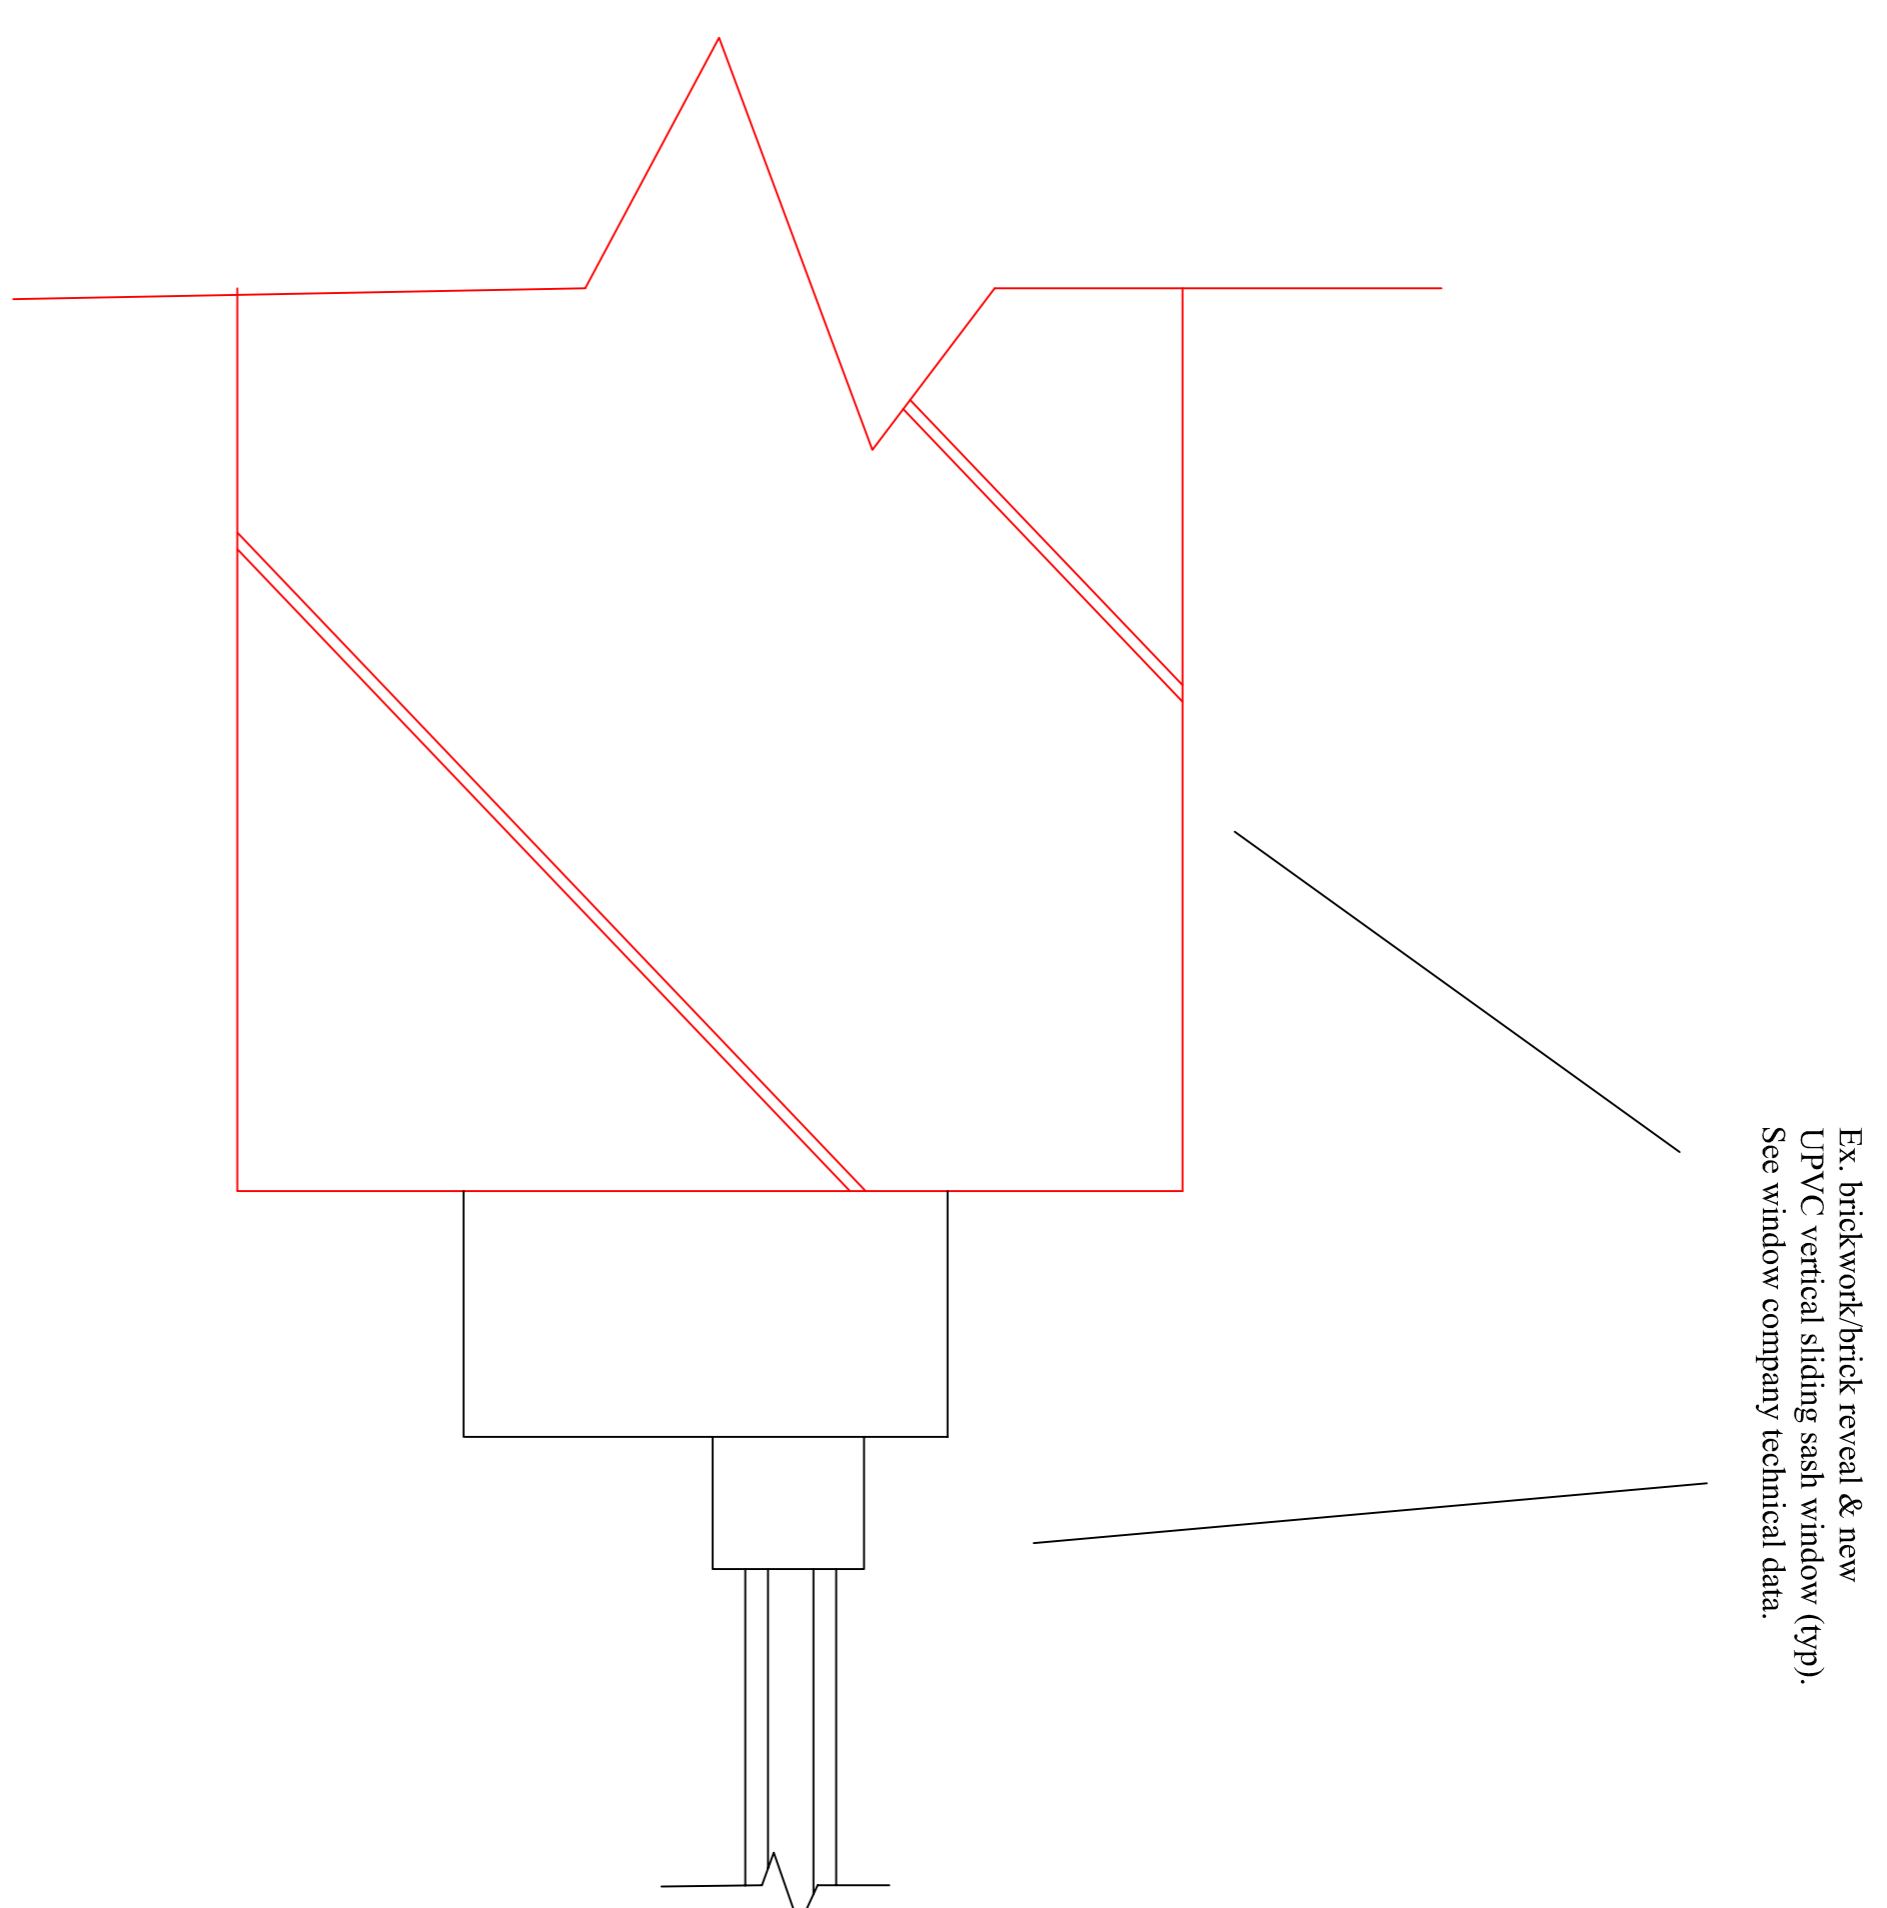

Head of window (typ)

Ex. brickwork/brick reveal & new UPVC vertical sliding sash window (typ). See window company technical data.

Rev.	Date	Revision	SLS	CHkd

3 PERRINS COURT HAMPSTEAD
LONDON NW3 1QS
Tel : 0207 455 3294
E-Mail: stephen.kane@gmail.com

Client
Mr & Mrs Stark

Project
**3 PERRINS COURT HAMPSTEAD
LONDON NW3**

Title
WINDOW REVEAL & HEAD

Job/Drawing No	Revision
430/17	

Scale	Date	Drawn	Checked
1 : 2 (@ A1)	May 23	SLS	