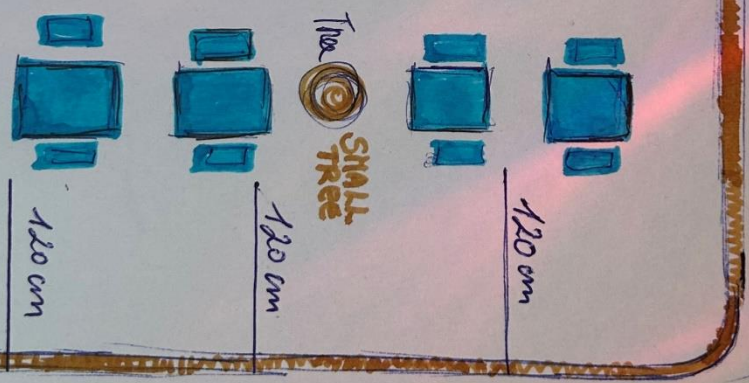

PRIVATE ROAD

5 METER

PRIVATE ROAD

2 METER  
PEDESTRIAN ROUTE

RESTAURANT ENTRANCE

TABLE 40  
CHAIR 30

yellow LINE

120 cm is the distance FROM THE KERB AND THE TABLES and chairs