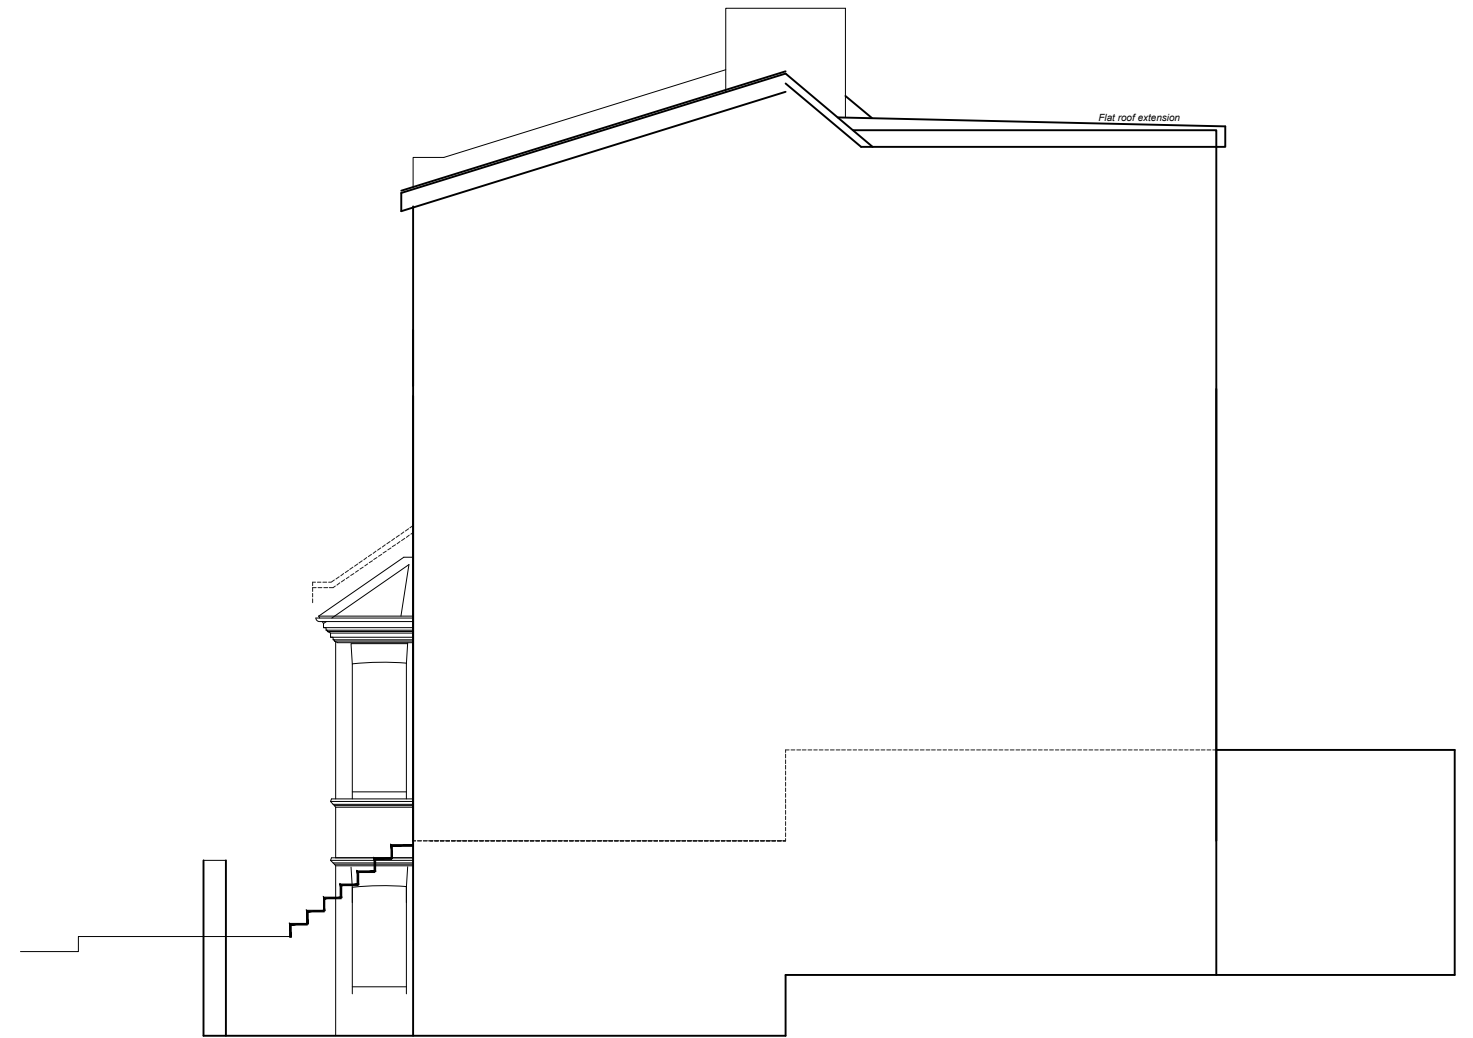

Proposed Side Elevation (east)

Proposed Side Elevation (west)

Homezone Architectural 
 72 High Street, Haslemere. GU272LA
 Tele 07780 823131

PROJECT
 151 Sumatra Road, London
 NW6 1PN

CLIENT
 B Glass

DRAWING
 Proposed Side Elevations

| SCALE | DATE | DRAWN | CHECKED |
|----------|-------|-------|---------|
| 1:100@A3 | 03/23 | gj | |

| DRAWING NO. | REV |
|--------------|-----|
| 0802 - SK-09 | - |

CAD NO. C:\ACTION\HZ\0801\DRAWINGS