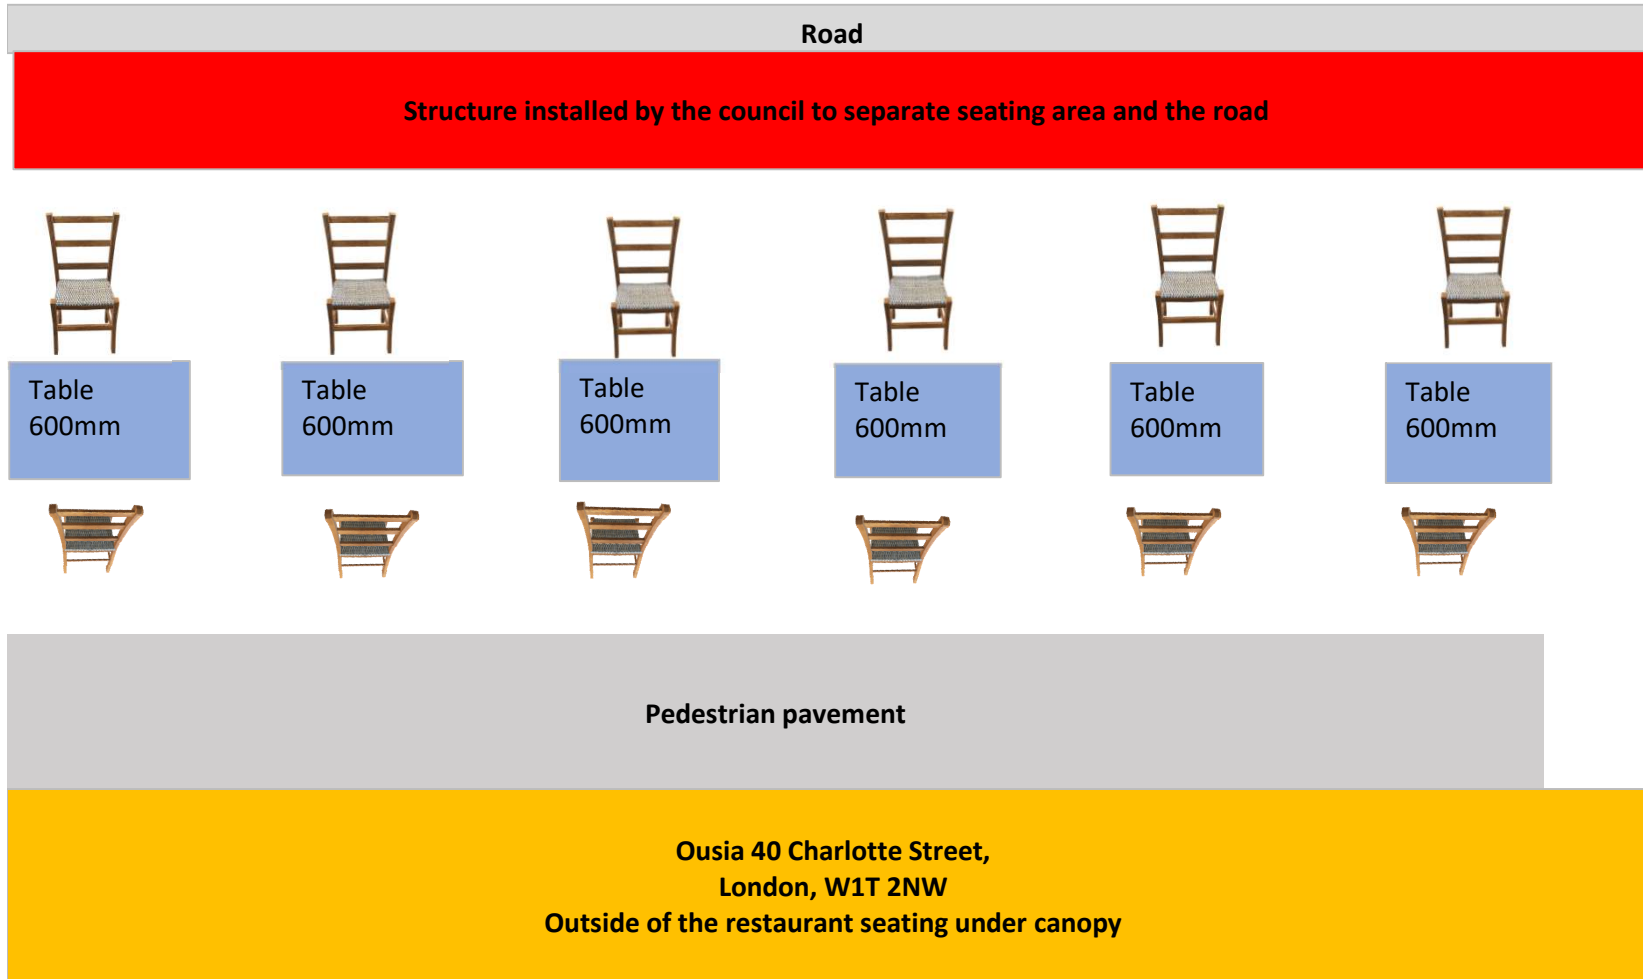

Andreas Restaurant Ltd T/A Ousia Payment Table Plan

Key:

12 Chairs D: 41cm - W: 43cm - H: 92cm - SH: 44cm

Tables D: 60cm by 60cm