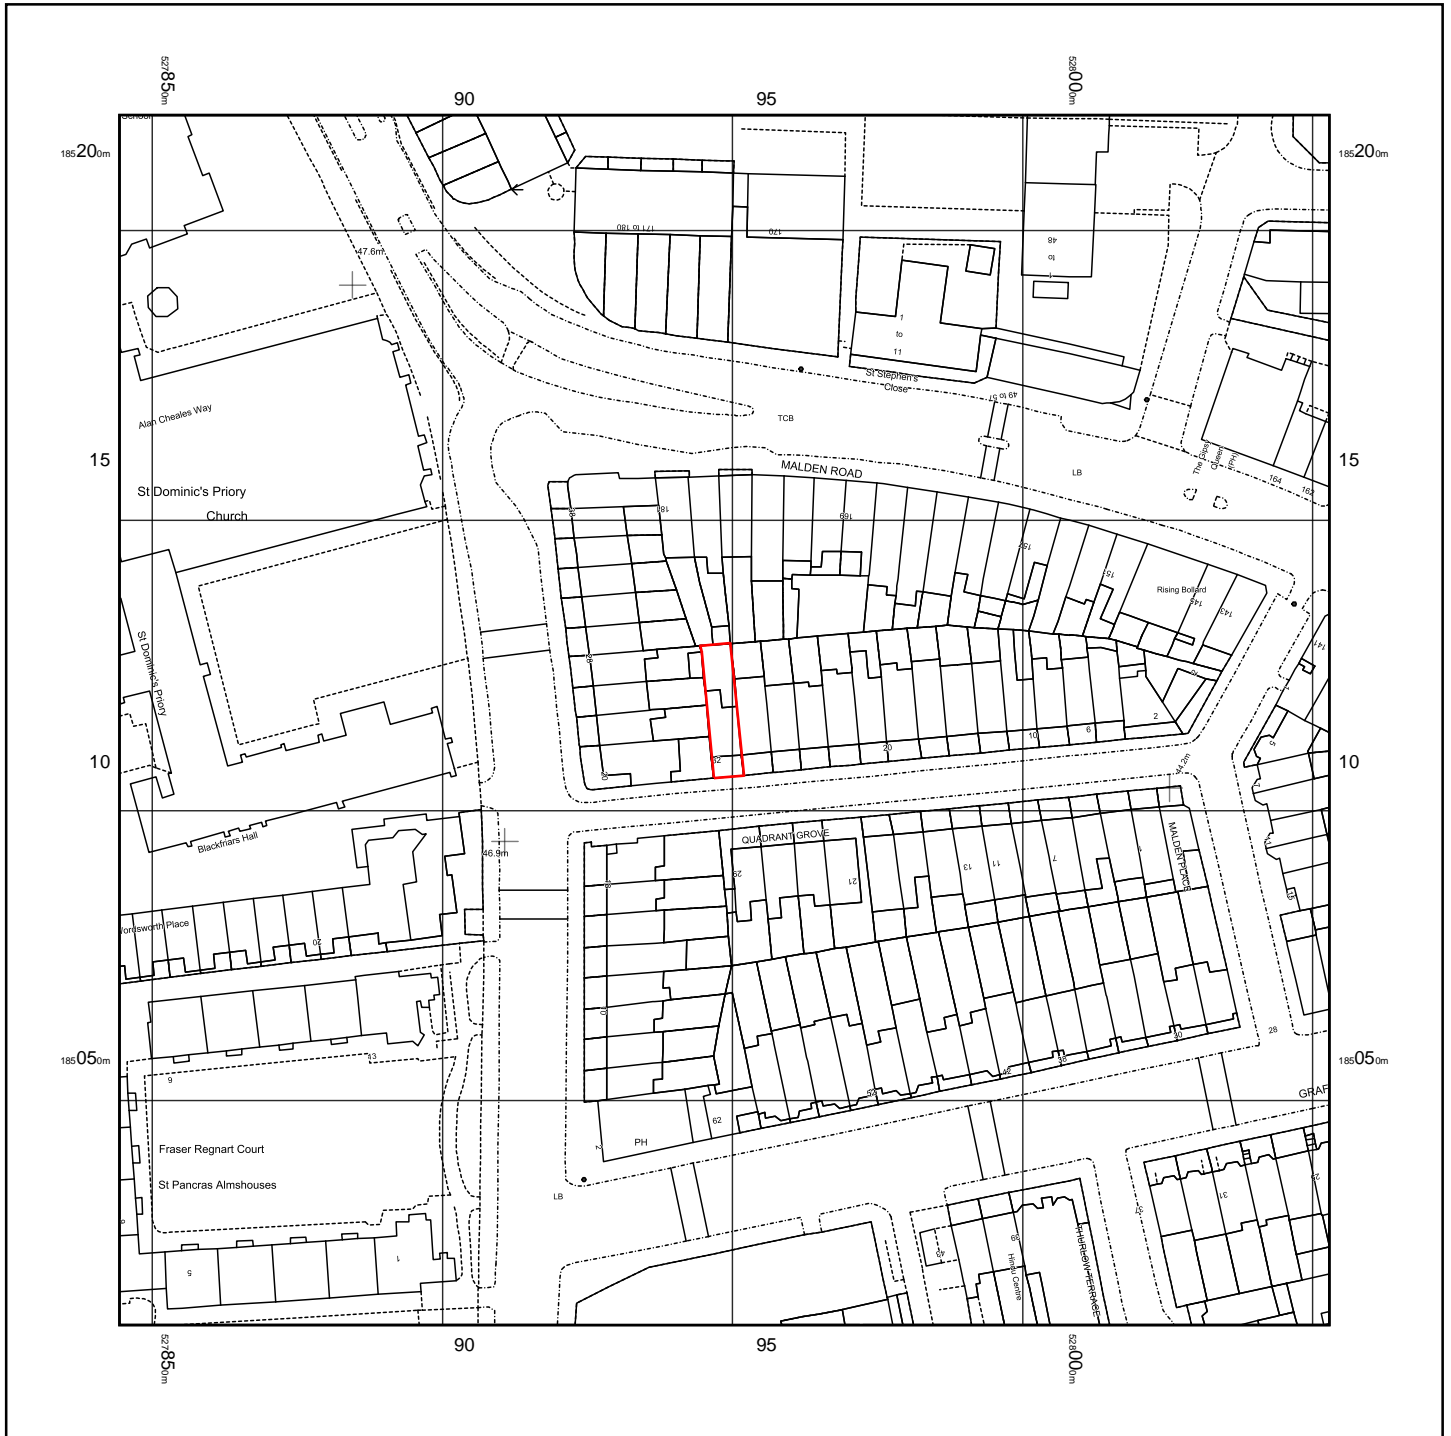

2520922 019 - Location Plan - 32, QUADRANT GROVE, LONDON, CAMDEN, NW5 4JN

Supplied by: www.ukmapcentre.com

Serial No: 261992

Centre Coordinates: 527943,185107

Production Date: 13/04/2023 16:26:42

© Crown copyright and database rights 2023 Ordnance Survey 100048957. The representation of road, track or path is no evidence of a boundary or right of way. The representation of features as lines is no evidence of a property boundary.

0m 1cm = 12.5m 62.5m

Scale 1:1250