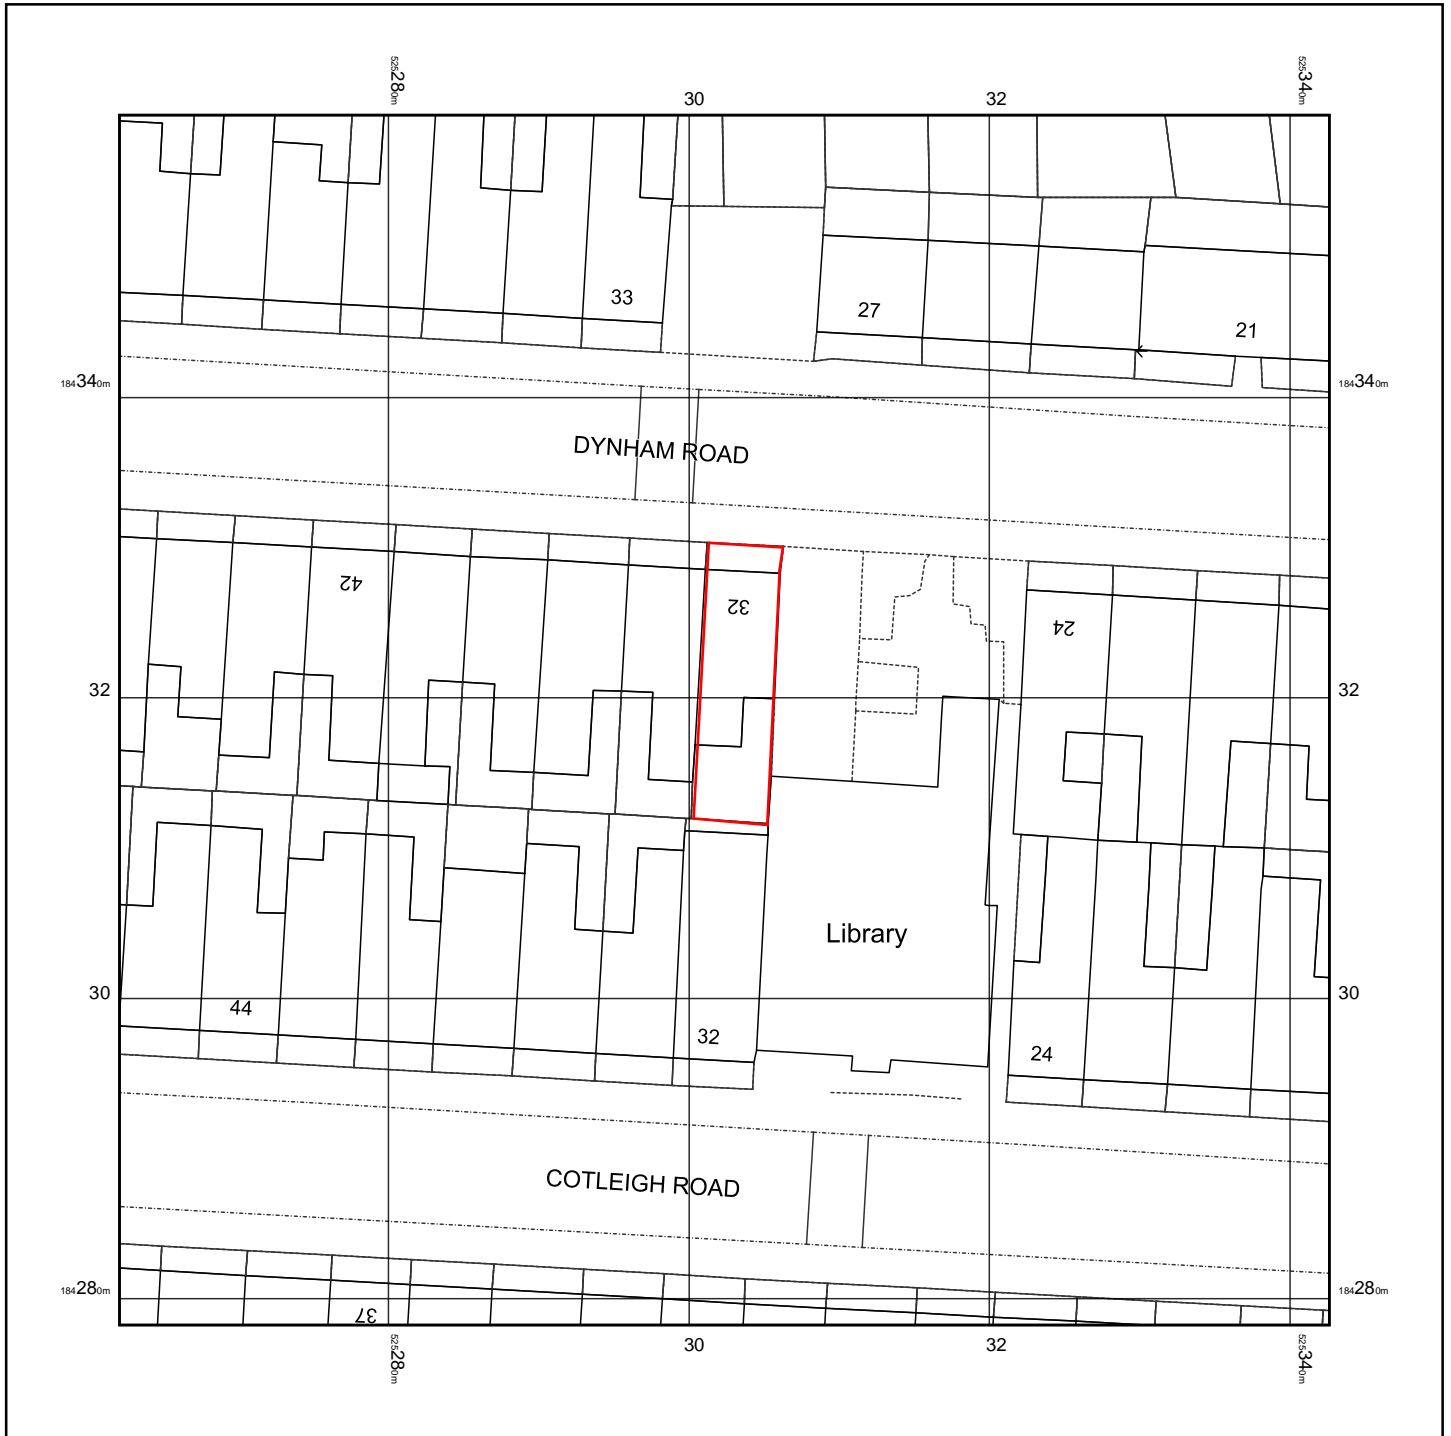

2520922 014 - Site Plan - 32 Dynham Road

Supplied by: www.ukmapcentre.com

Serial No: 261979

Centre Coordinates: 525302,184318

Production Date: 13/04/2023 16:07:16

© Crown copyright and database rights 2023 Ordnance Survey 100048957. The representation of road, track or path is no evidence of a boundary or right of way. The representation of features as lines is no evidence of a property boundary.