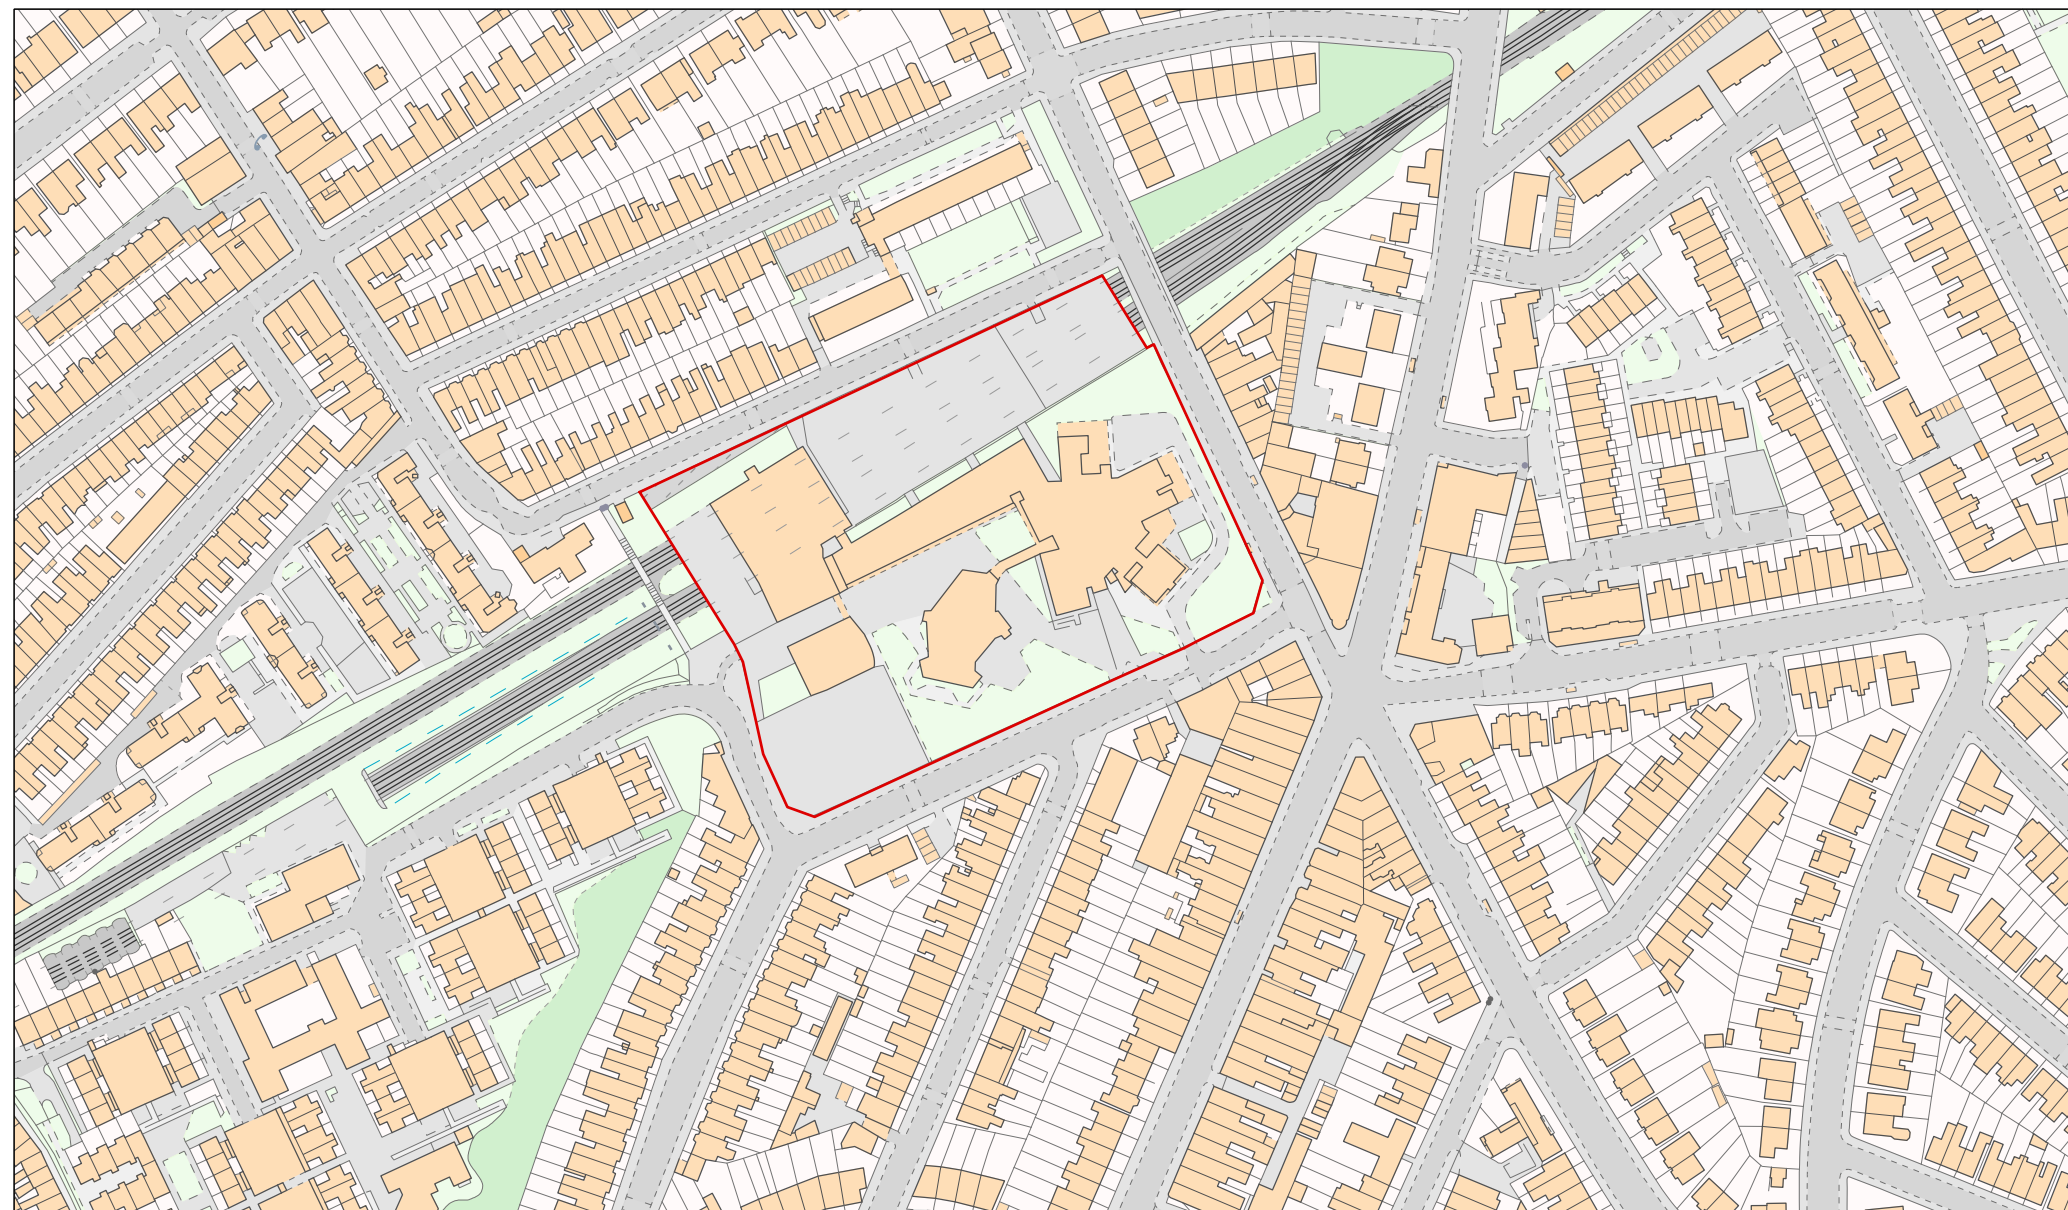

Rev.	Text	Notes	RL/RL	Date
			Drawn/Checked	

Jonathan Tuckey Design
Tel +44 (0)20 8960 1909
58 Milson Road
London W14 0LB
UK
www.jonathantuckey.com

Project 0256_Acland Burghley School
Title Site Plan

Scale at A1 1:2500
Scale at A3 1:1250

Drawing No. JTD_256_04_001