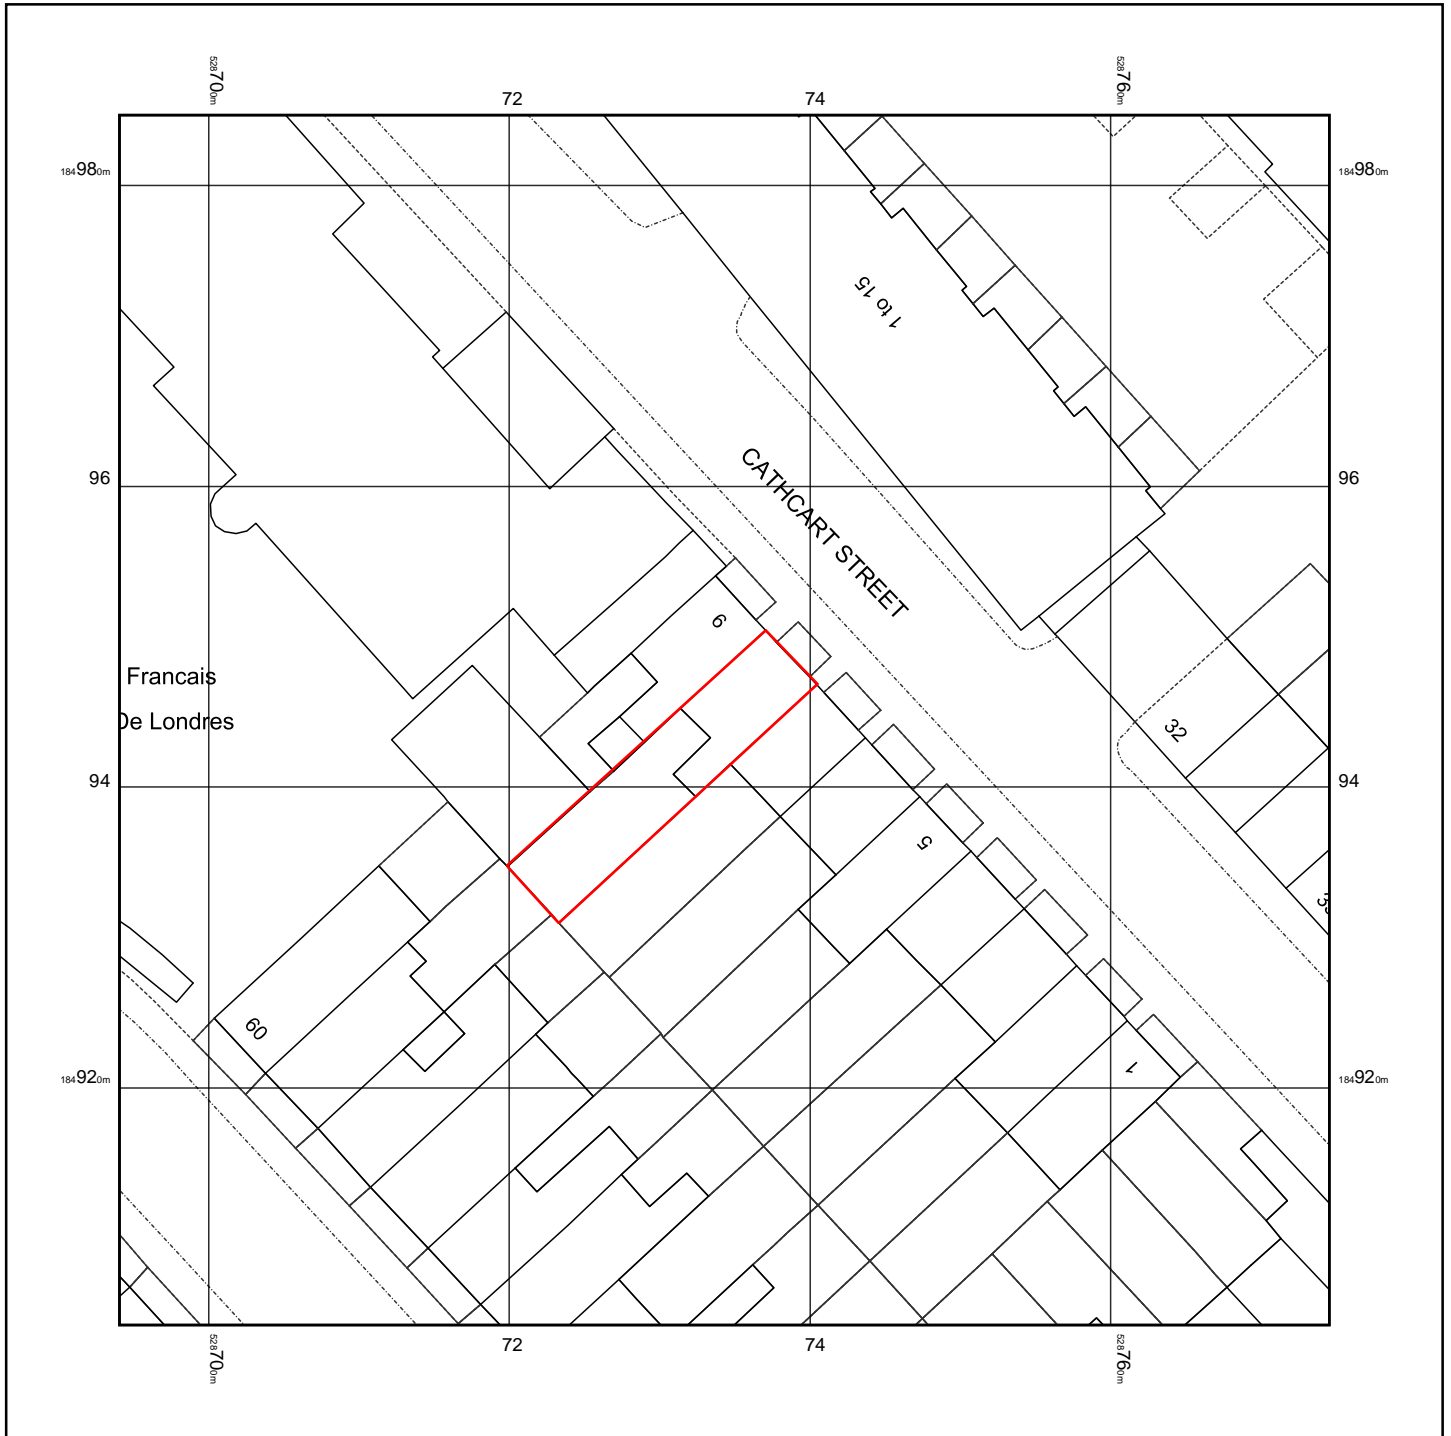

2520922 002 - Site Plan

Supplied by: www.ukmapcentre.com

Serial No: 260692

Centre Coordinates: 528734,184944

Production Date: 23/03/2023 16:19:33

© Crown copyright and database rights 2023 Ordnance Survey 100048957. The representation of road, track or path is no evidence of a boundary or right of way. The representation of features as lines is no evidence of a property boundary.