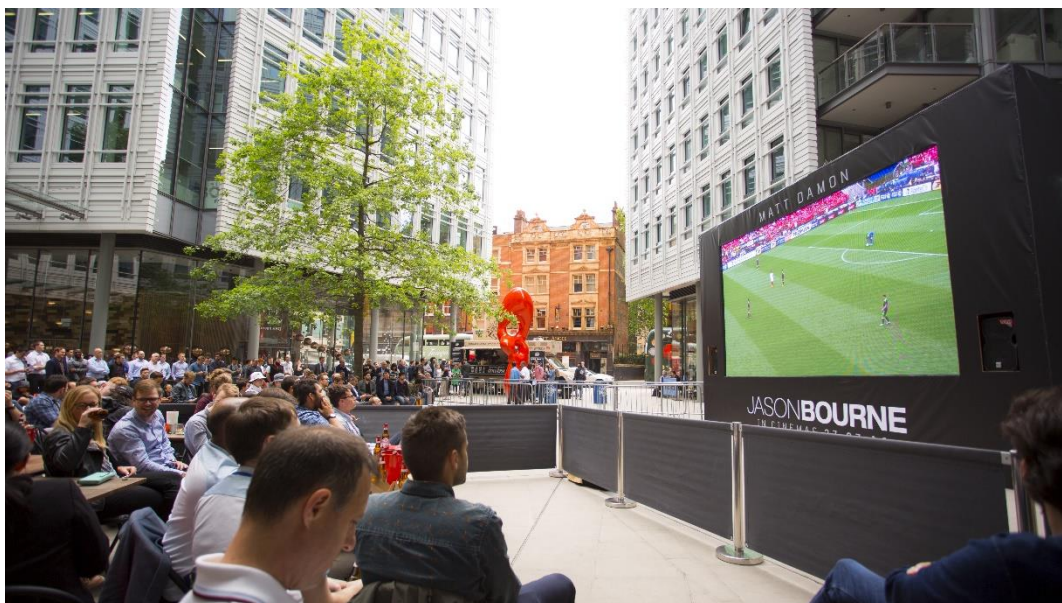

PHOTO SHEET – CENTRAL SAINT GILES PIAZZA

View of screen, facing South towards St Giles High Street

View of screen, facing North towards Bucknall Street (Summer 2016)

Views of screen, facing West towards Matilda Apartments and Earnshaw Street (Summer 2019)