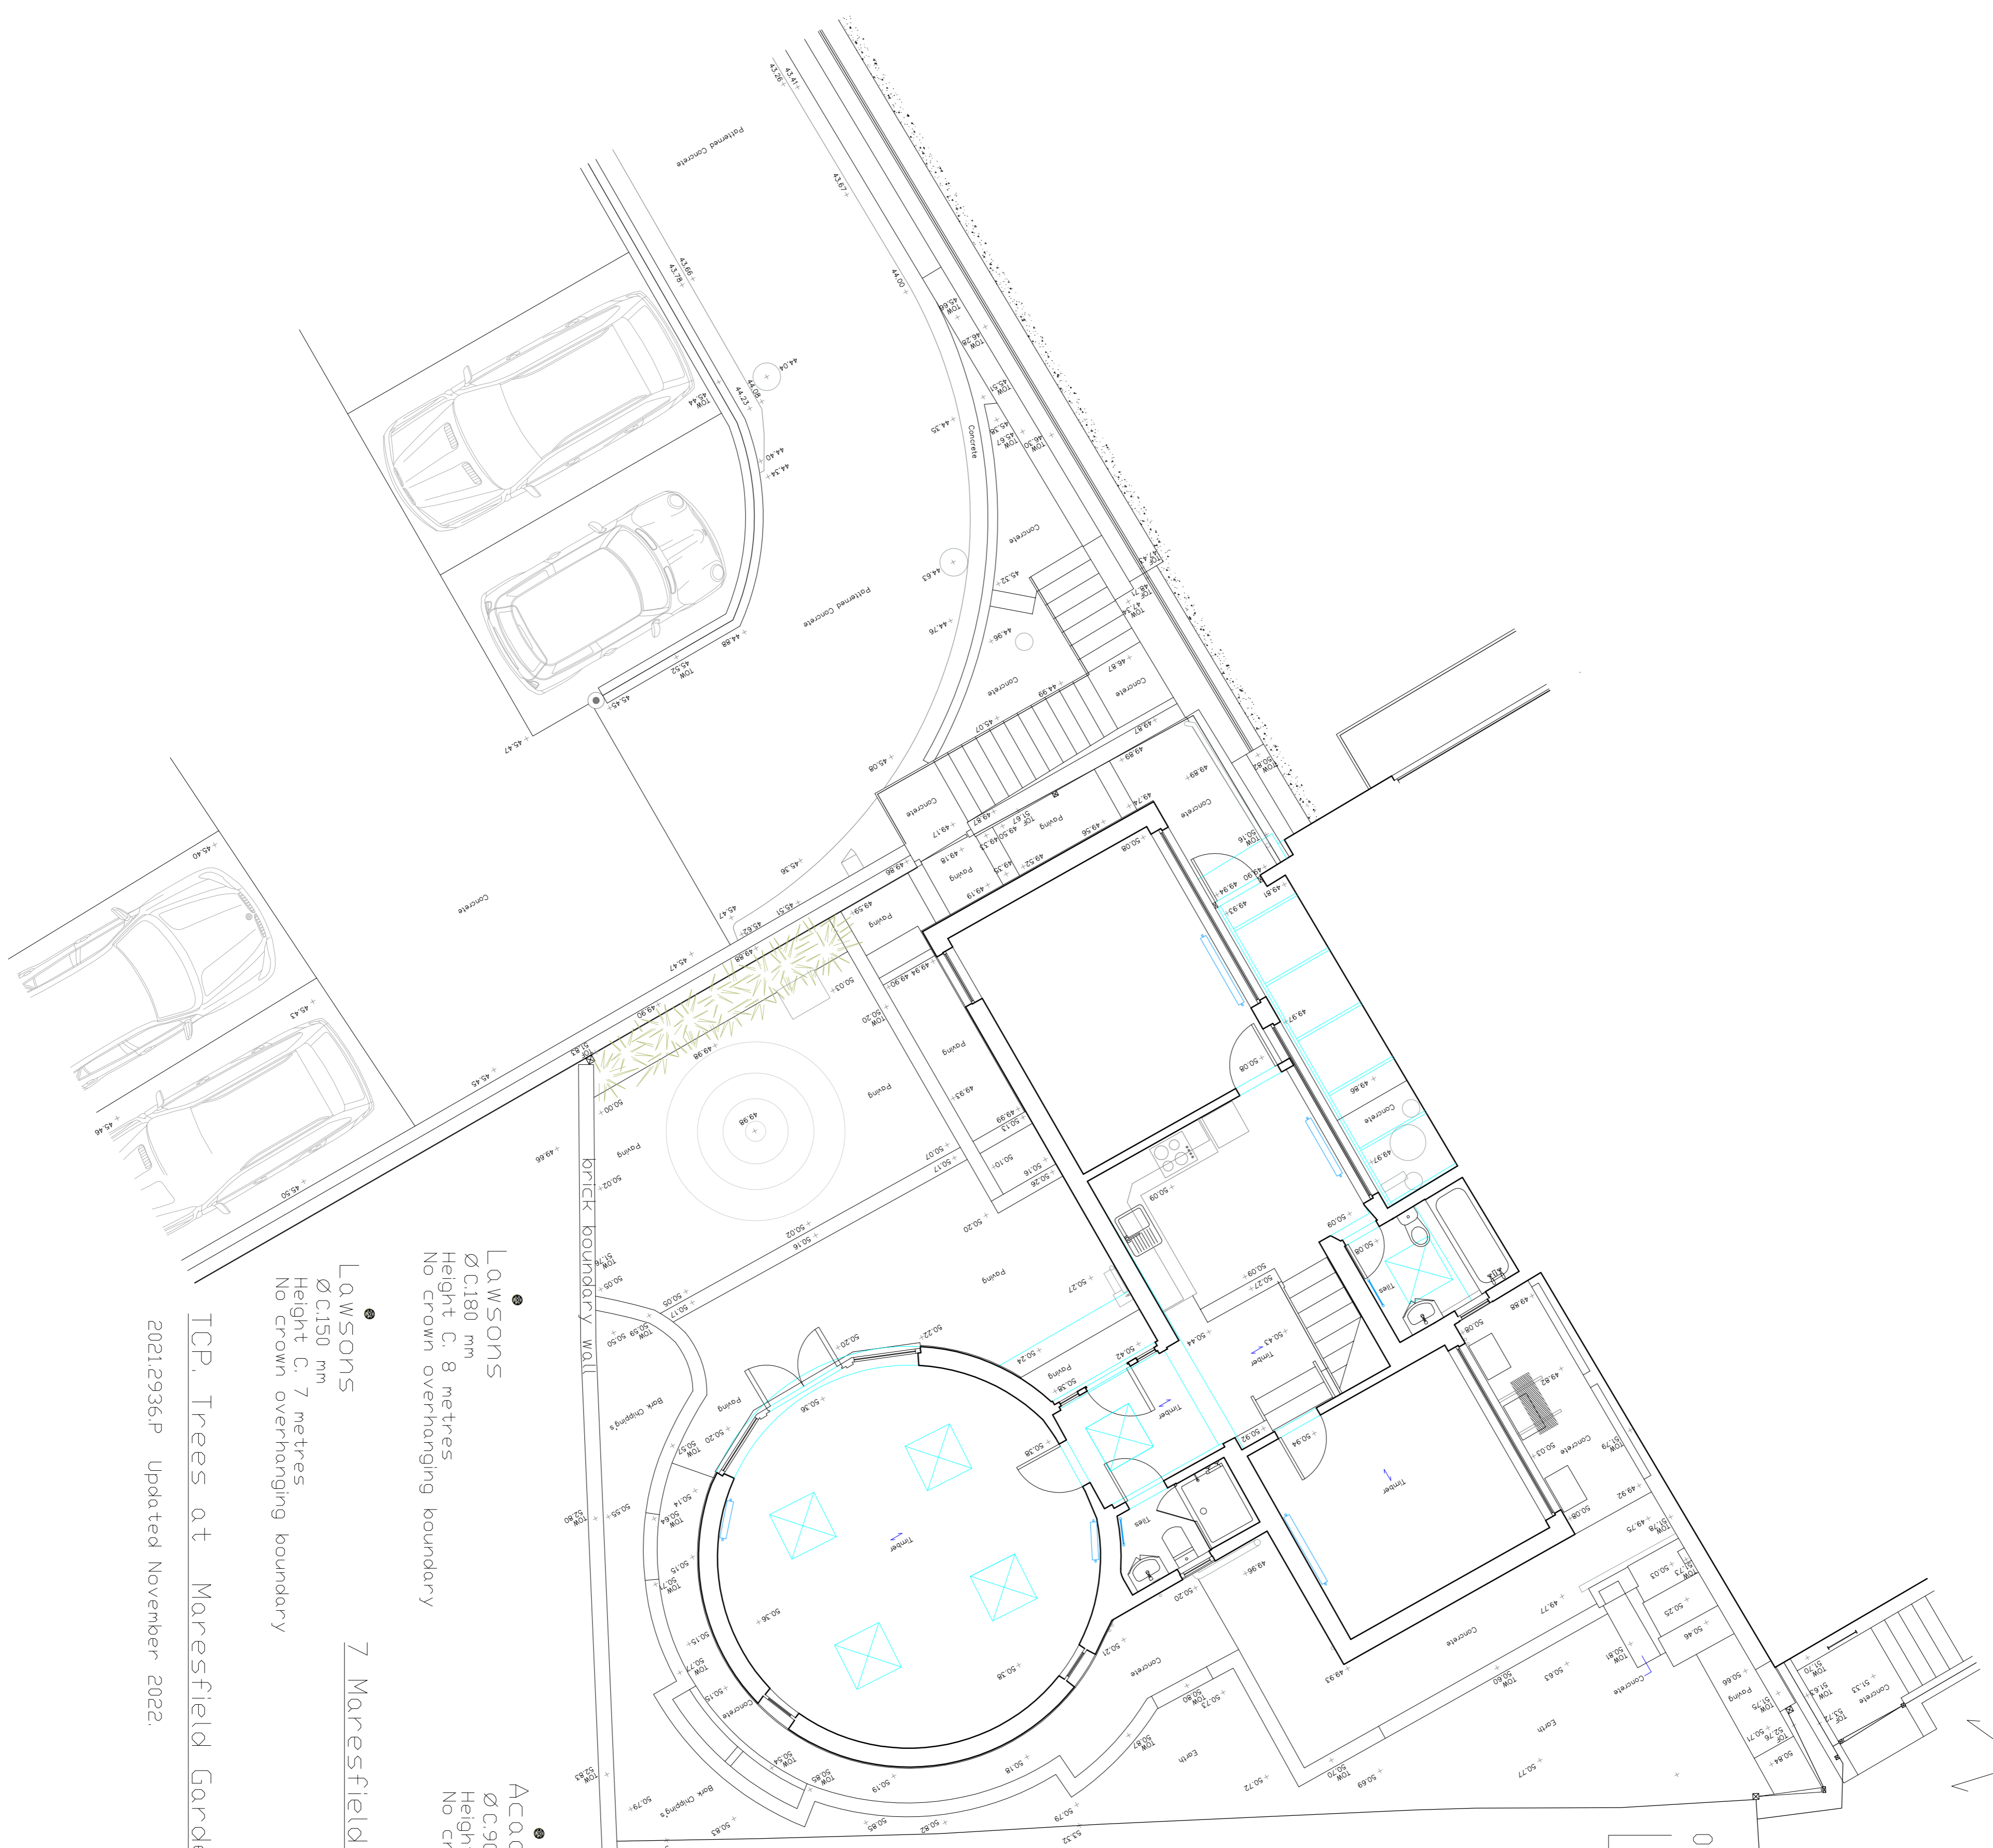

Mourne House, Maresfield Gardens

miscellaneous maples & conifers
all behind brick walls & at distance

ØC.400 mm
Height C. 14 metres
twigs overhanging boundary
at c. 5m from ground level
Lime ●

9 Maresfield Gardens

● Ash
Ø 2 x C.150 mm
Height C. 5 metres
twigs overhanging boundary

● Ash
Ø C.150 mm
Height C. 8 metres
25mm diameter branch
overhanging boundary

● Magnolia grandiflora
Ø C.150 mm
Height C. 6 metres
No crown overhanging boundary

7 Maresfield Gardens

● LAWSONS
Ø C.150 mm
Height C. 7 metres
No crown overhanging boundary

ICP, Trees at Maresfield Gardens adjacent to the Rotunda, NW3 SH1
2021.2936P Updated November 2022