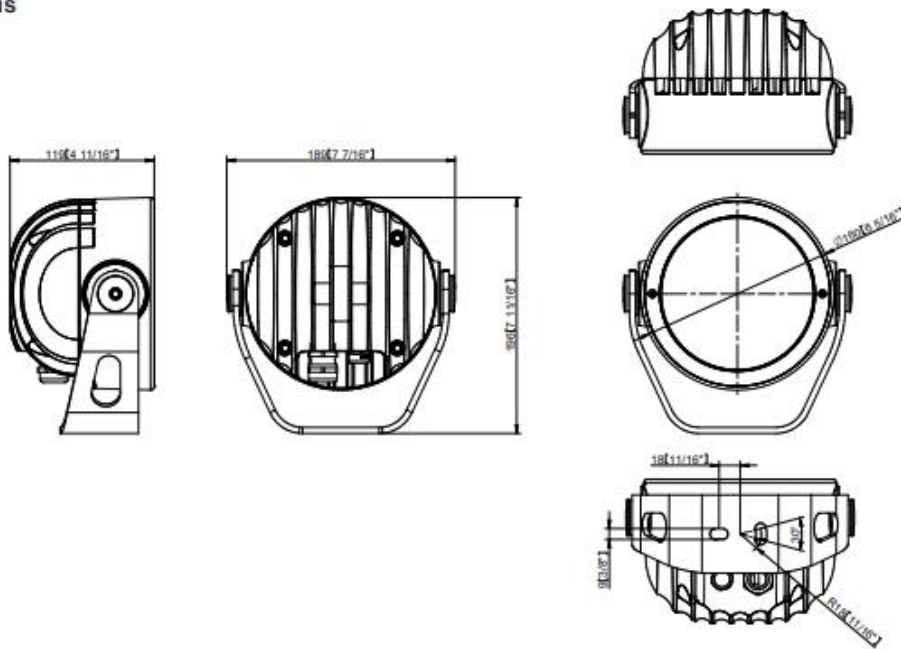

<https://www.anolislighting.com/products/calumma-s-sc>

DIMENSIONS

Standard Yoke

It's a small light so will be discreet – happy to request a sample for approval however this might take a week or two.

Below Dialux calculation that was created with this fitting