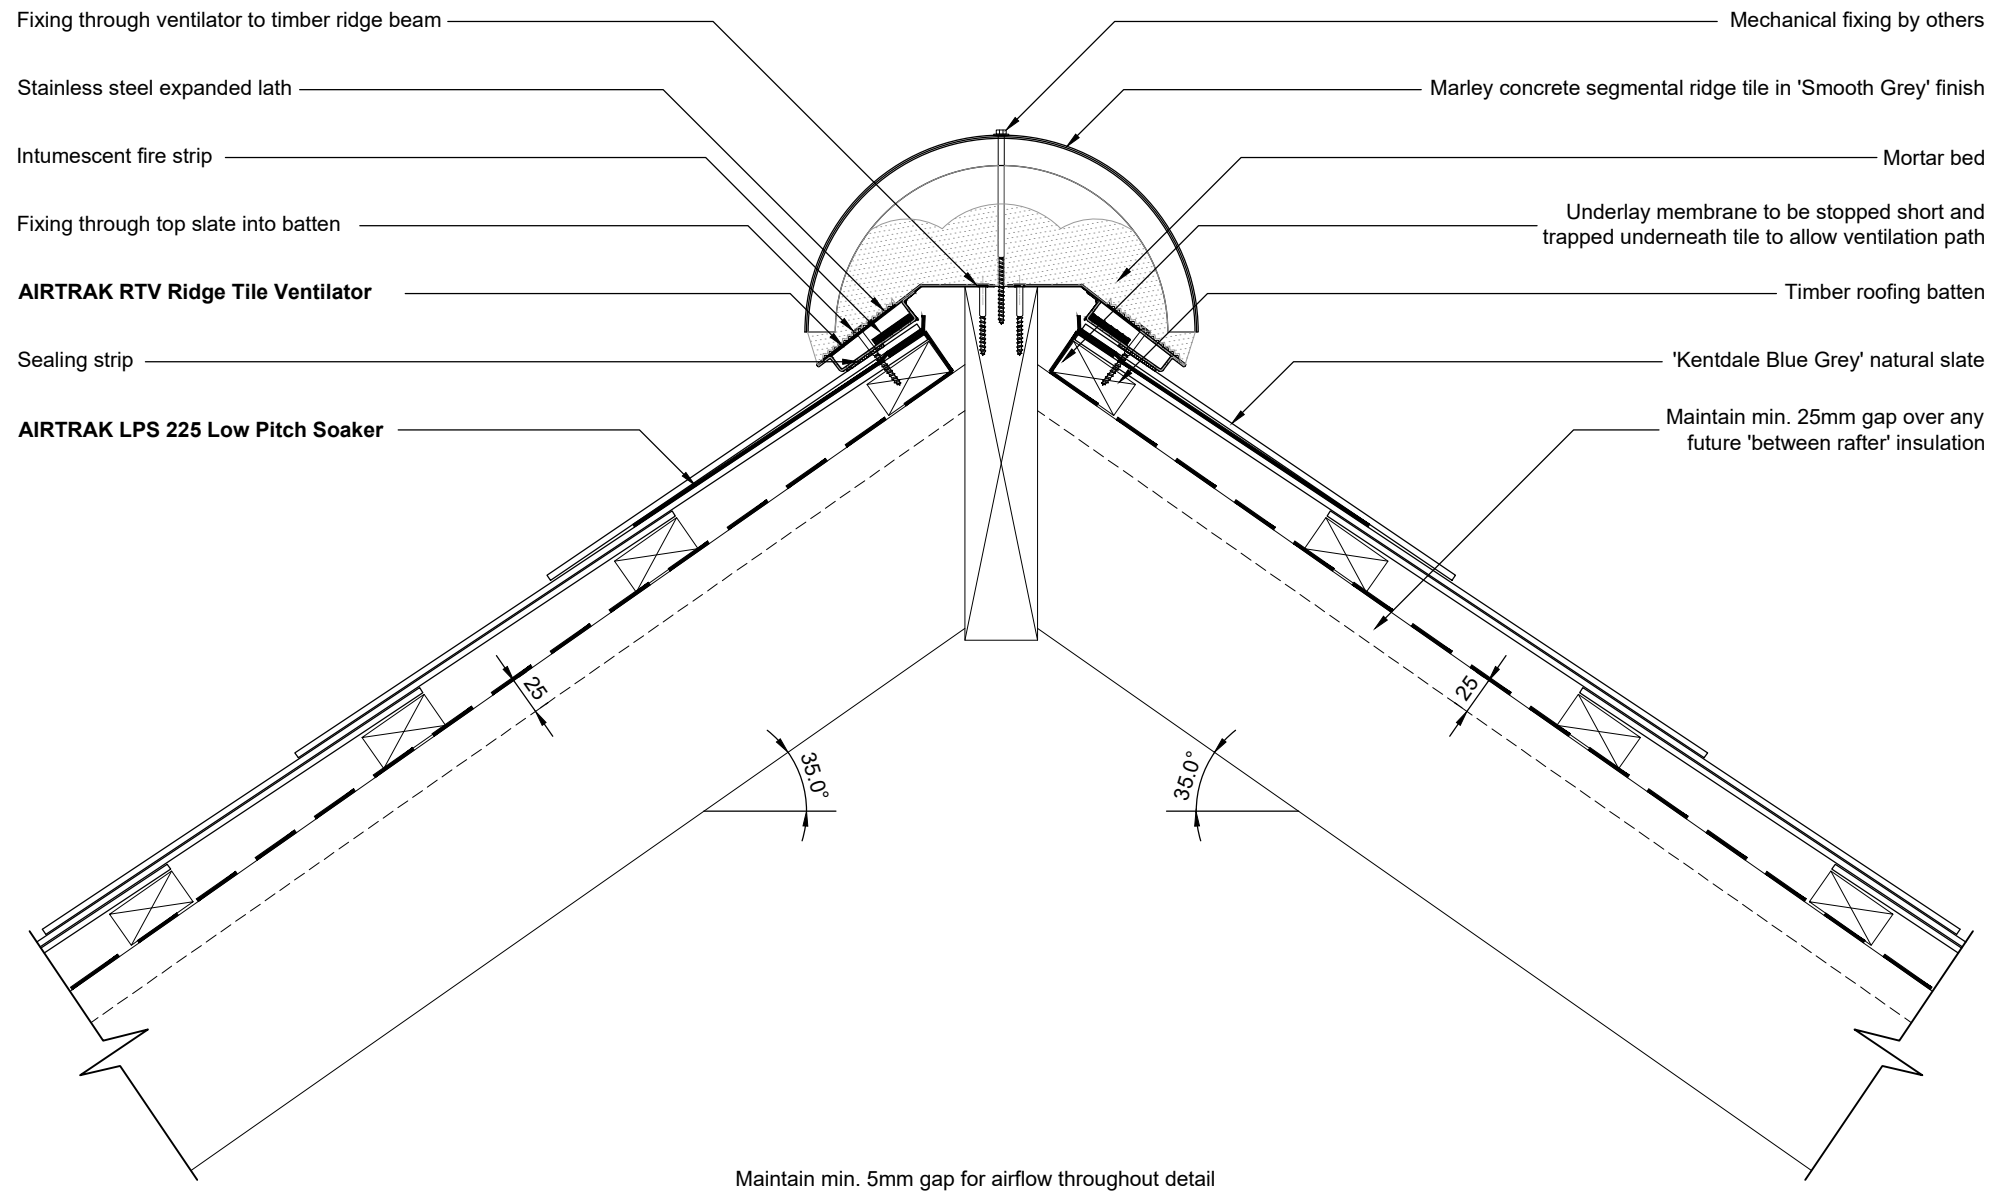

Airtrak RTV-FR
For slated roof pitch of No.5 & 6 Guilford Place with LPS225 low pitch soaker

For Approval