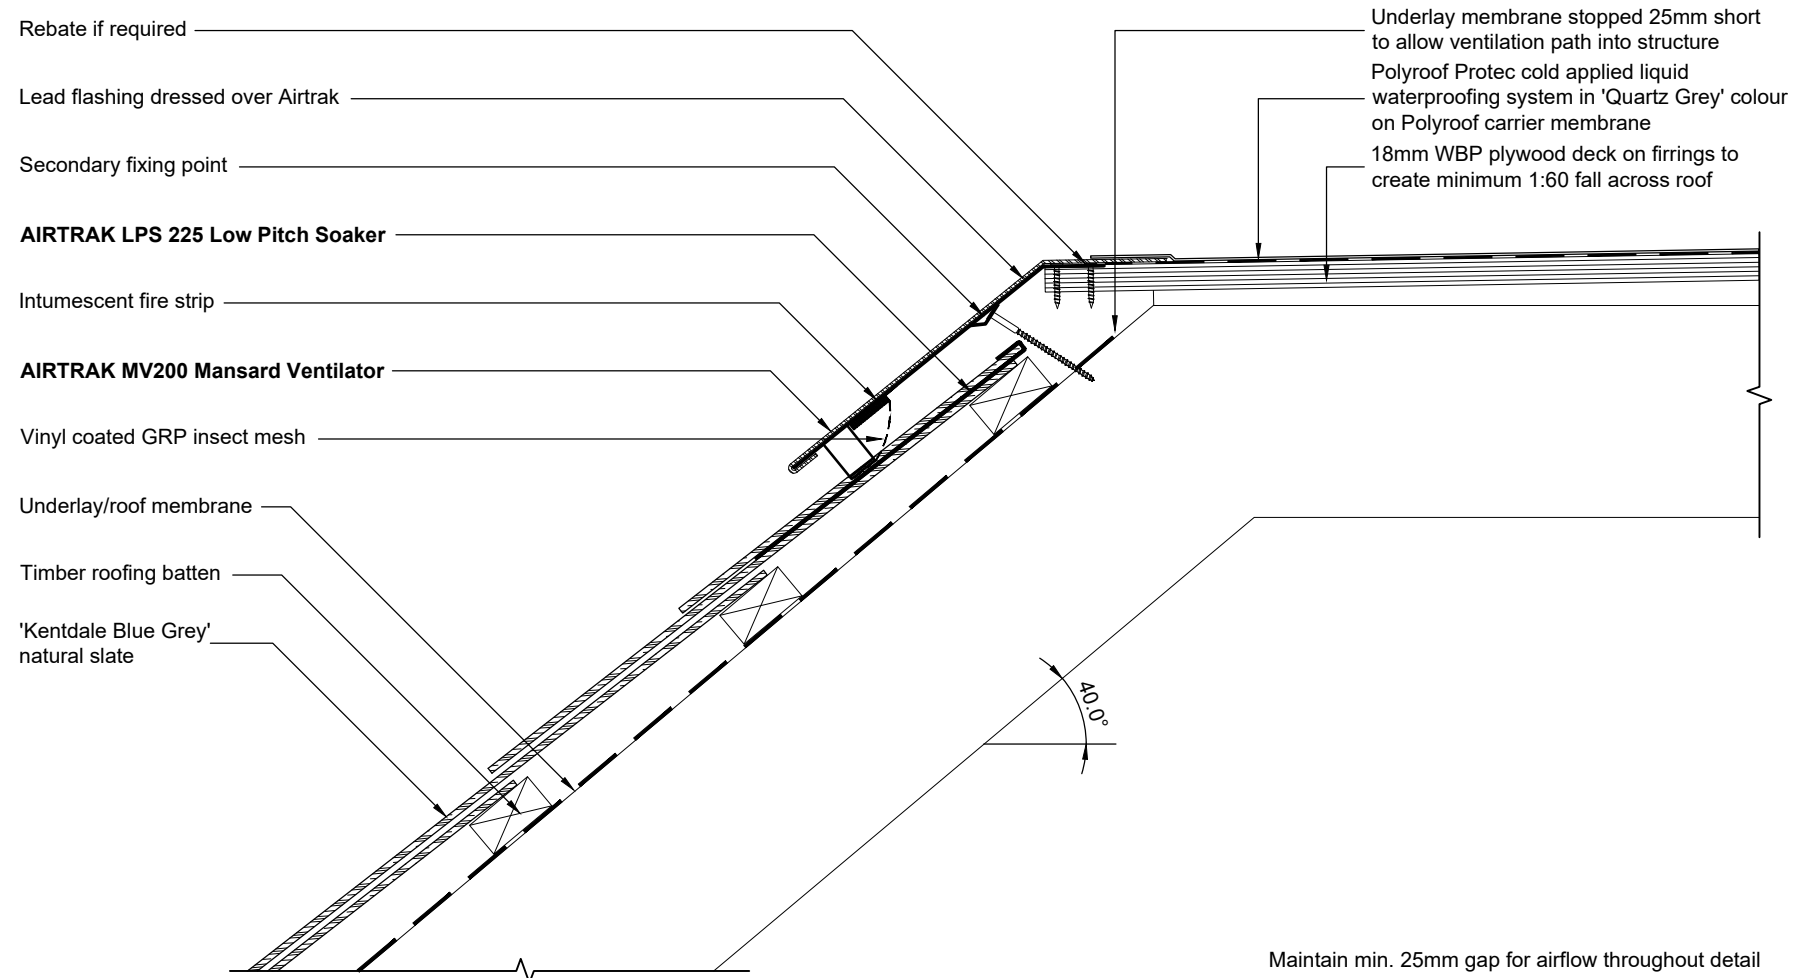

**Airtrak MV200-FR**  
**For slated crown roof pitch of No.4 Guilford Place with LPS225 low pitch soaker**

For Approval