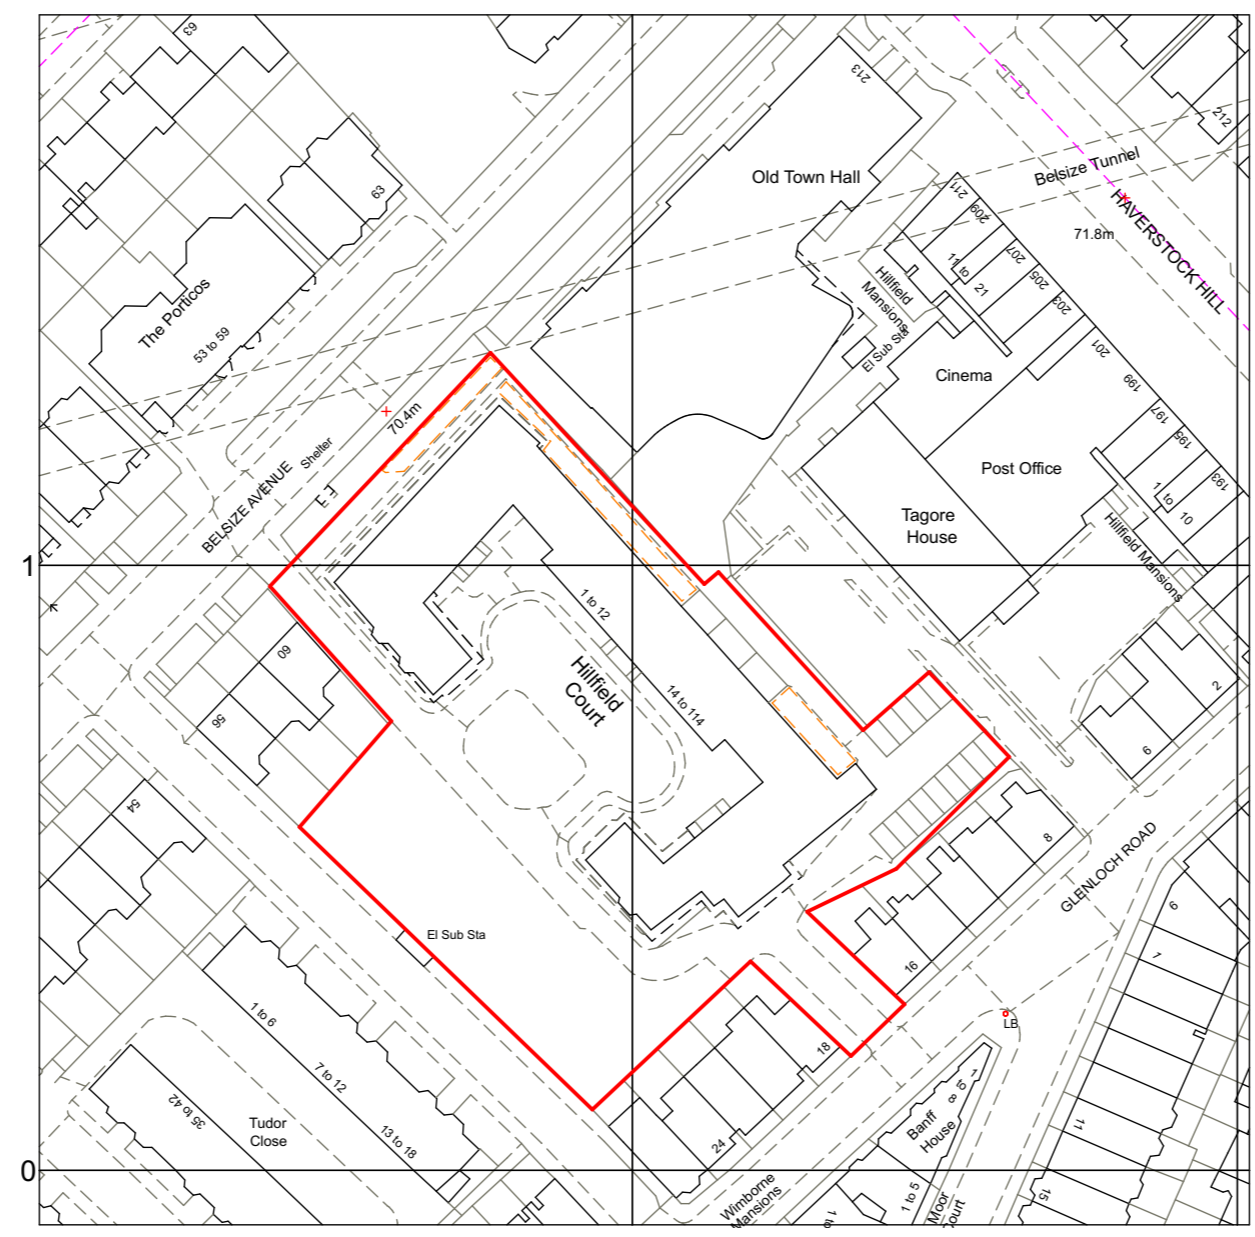

N

Flat 101, Hillfield Court London NW3 4BE

# LOCATION PLAN

Scale 1:1250 @A3