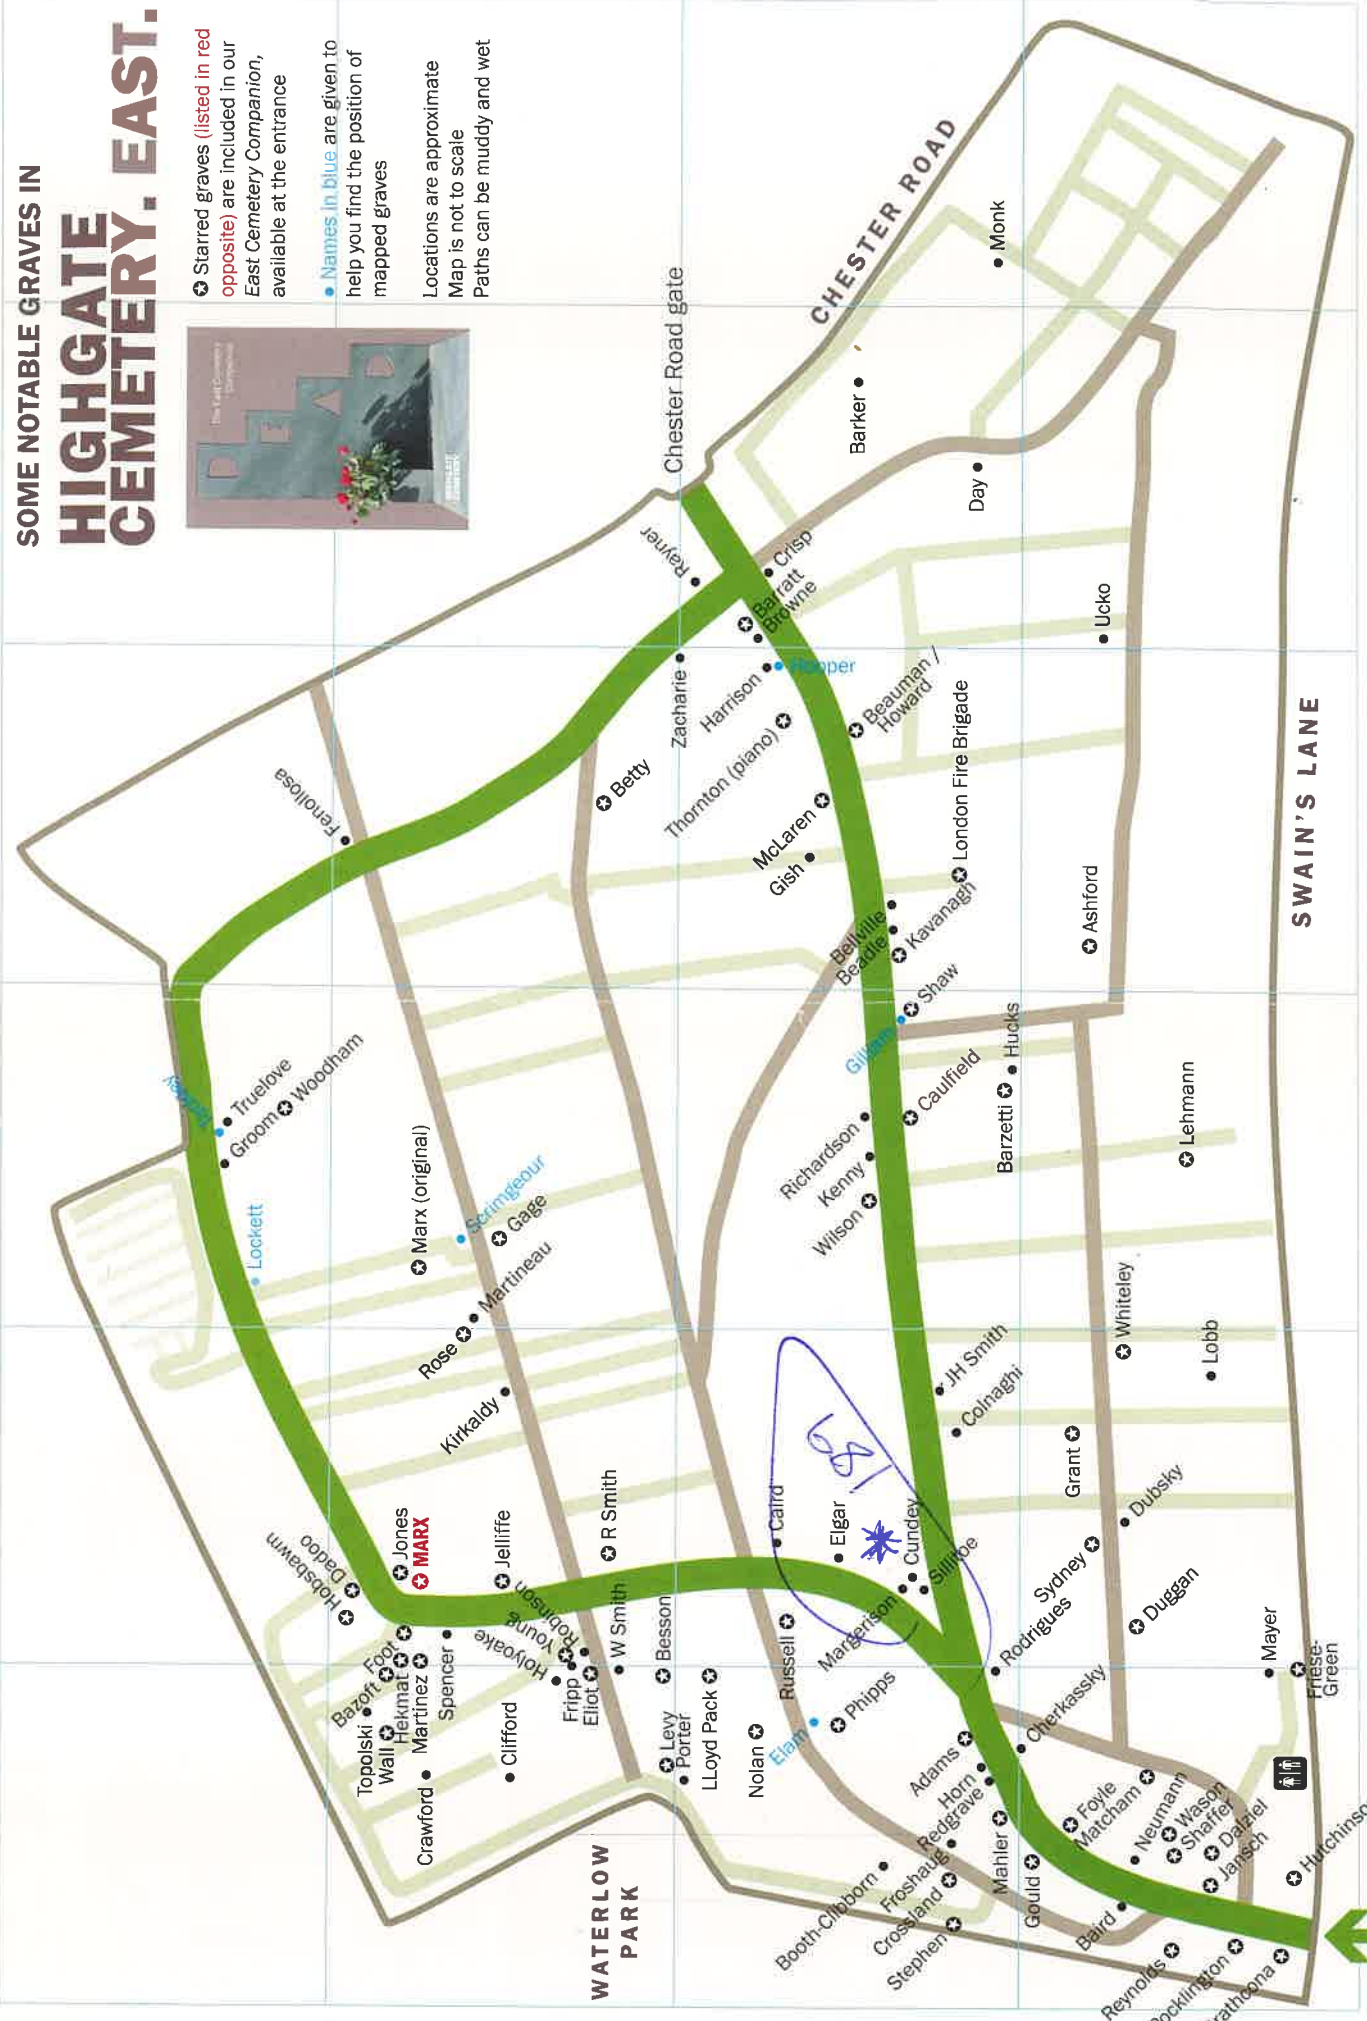

SOME NOTABLE GRAVES IN

HIGHGATE CEMETERY. EAST.

★ Starred graves (listed in red opposite) are included in our East Cemetery Companion, available at the entrance

• Names in blue help you find the position of mapped graves

Locations are approximate
Map is not to scale
Paths can be muddy and wet

1 2 3 4 5 6

1 2 3 4 5 6

D C B A

WATERLOW PARK

CHESTER ROAD

SWAIN'S LANE

Chester Road gate

Lockett

Marx (original)
Gorge
Martineau

Rose
Kirkaldy

Richardson
Kenny
Wilson

Barzetti
Hucks
Caulfield

Lehmann
Lobb

Whiteley
Dubskey
Duggan

Lehmann
Lobb