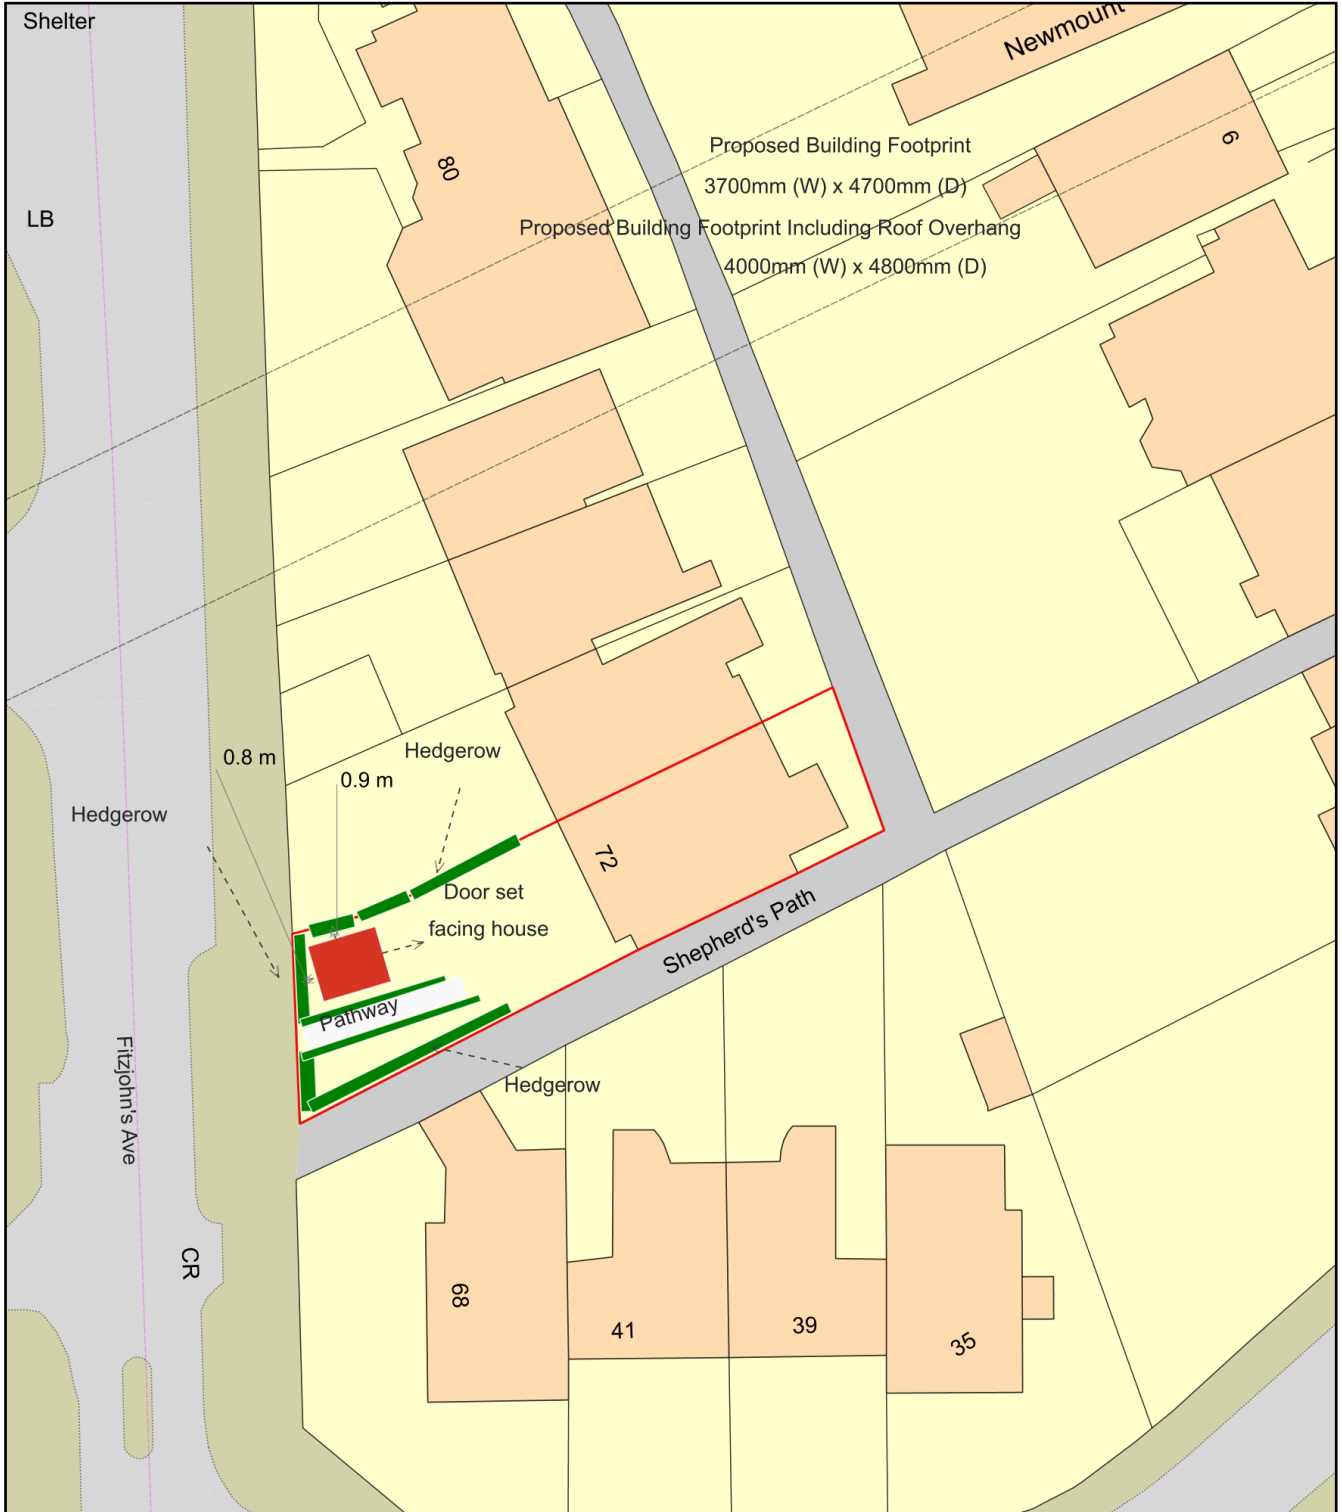

Block Plan - NW3 5LS

Plan Produced for: Vanessa Feireisen

Date Produced: 12 Apr 2023

Plan Reference Number: TQRQM23095121757287

Scale: 1:500 @ A4