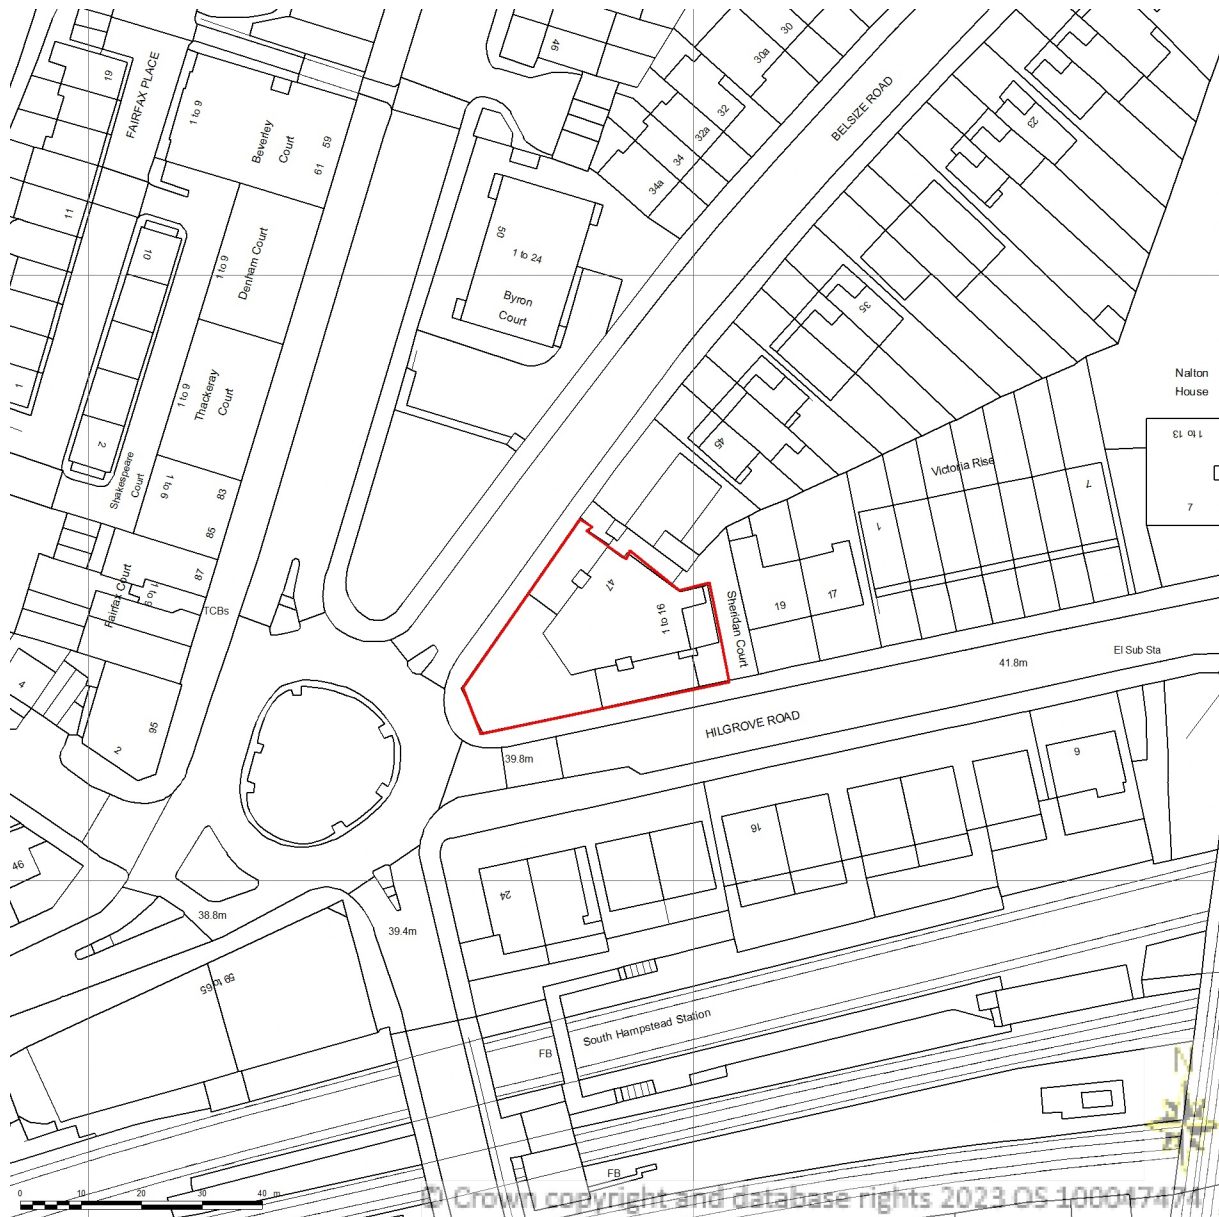

SITE LOCATION PLAN

AREA 4 HA

SCALE: 1:1250 on A4

CENTRE COORDINATES: 526387 , 184144

Supplied by Streetwise Maps Ltd

www.streetwise.net

Licence No: 100047474

12:47:28 11/04/2023