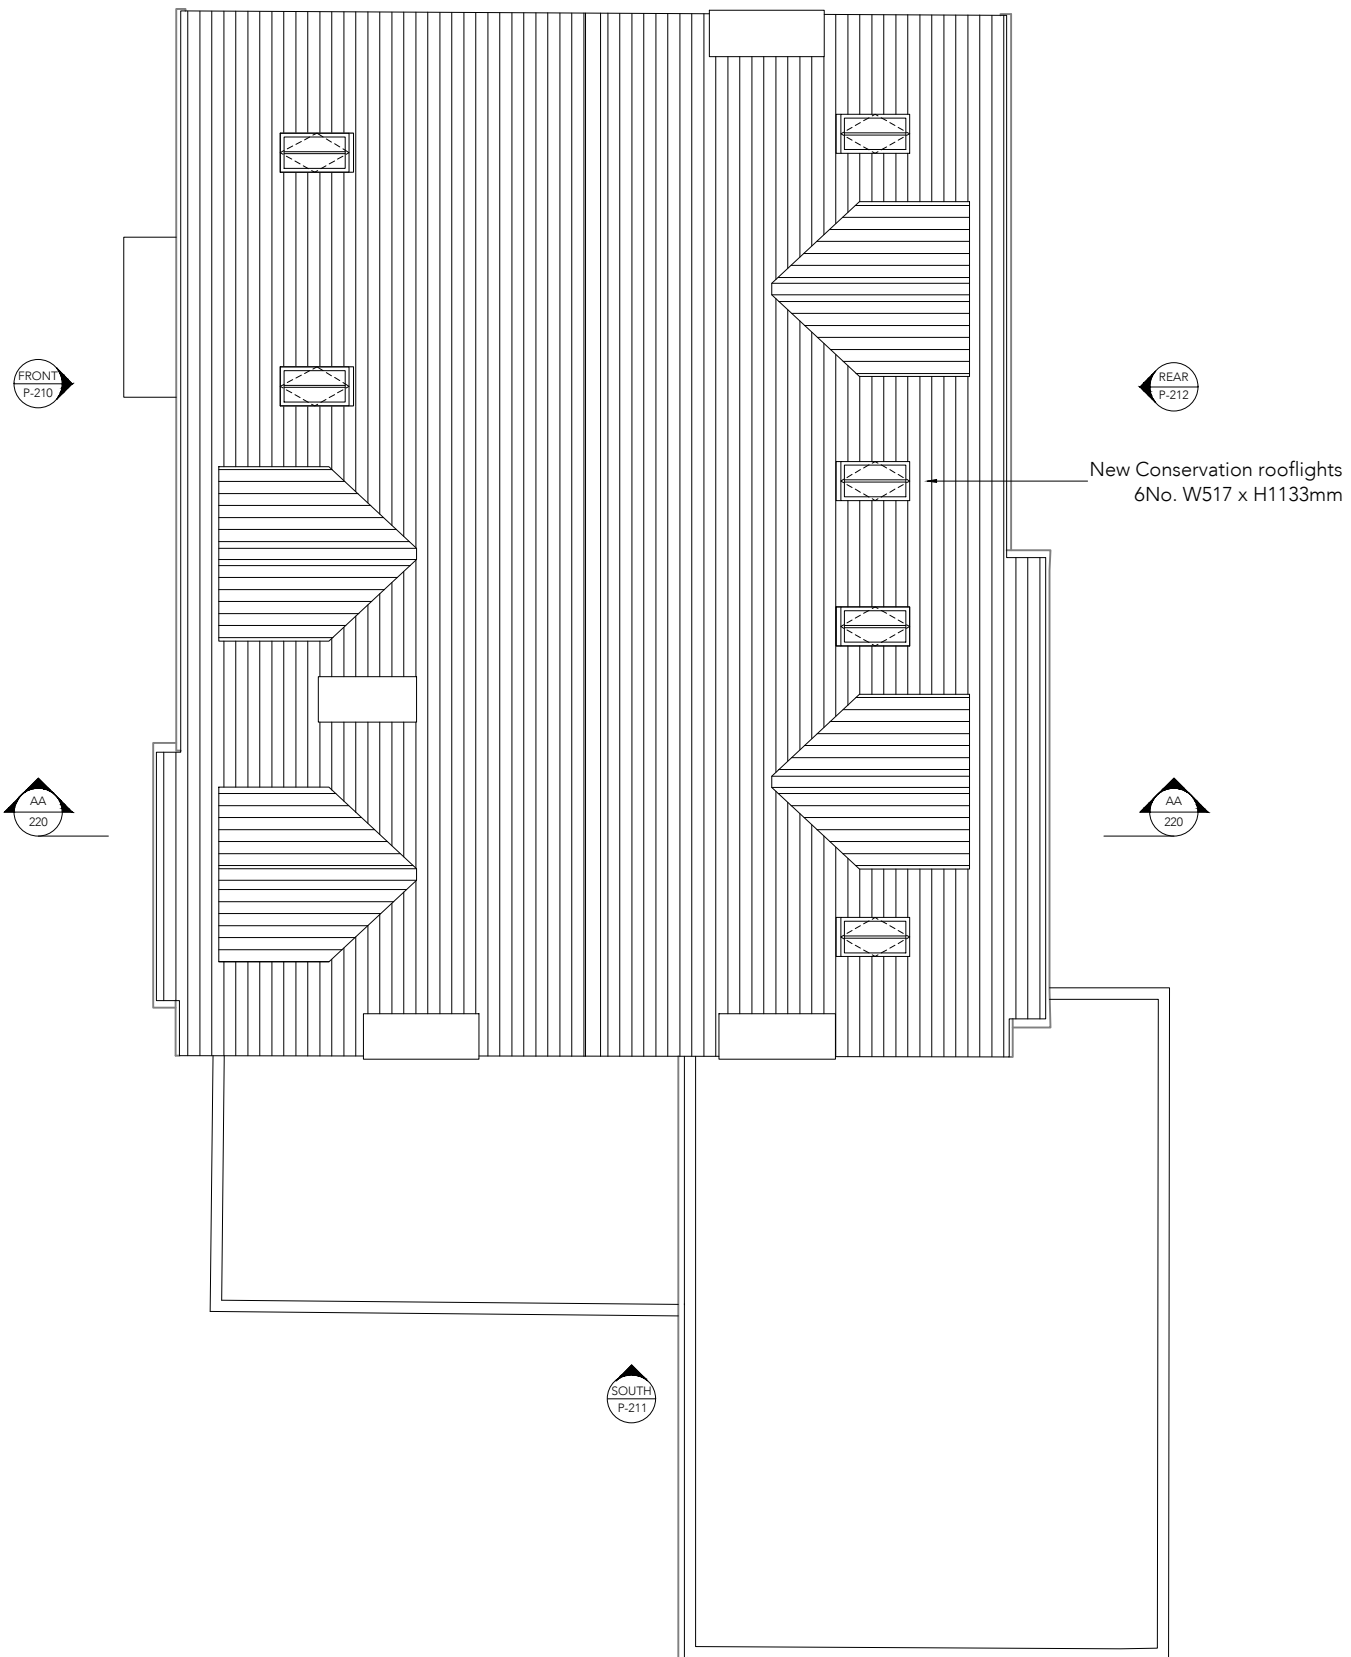

NO.28 NETHERHALL GARDENS

NORTH
P-213

This drawing is protected under Copyright and at no time should any portion of this drawing be reproduced or copied without the permission of the Architect. (Design Copyright Act 1968)

This drawing must not be used for purposes other than that for which it is provided. It is supplied without liability for any errors or omissions.

Drawings only to be scaled for planning application purposes, all dimensions to be checked on site. All drawings subject to Statutory Authority Approval.

New Conservation rooflights
6No. W517 x H1133mm

Notes

No	Rev	Date
2	REVISED	30.03.23
1	PLANNING	03.11.22

Status
PLANNING

ARCHITECTS + INTERIOR DESIGNERS

91A - 91B HEATH STREET
LONDON NW3 6SS
Tel 020 7636 3838

INFO WWW.TG-STUDIO.CO.UK

Project
26 NETHERHALL GARDENS
NW3 5TL

Date
30.03.23

Scale @ A3
1:100

Drawing
PROPOSED PLAN
ROOF

Drawn by
AL

Checked by
TG

Job No.
261

Dwg No.
P-304

Rev
2

NO.24 & 24A NETHERHALL GARDENS