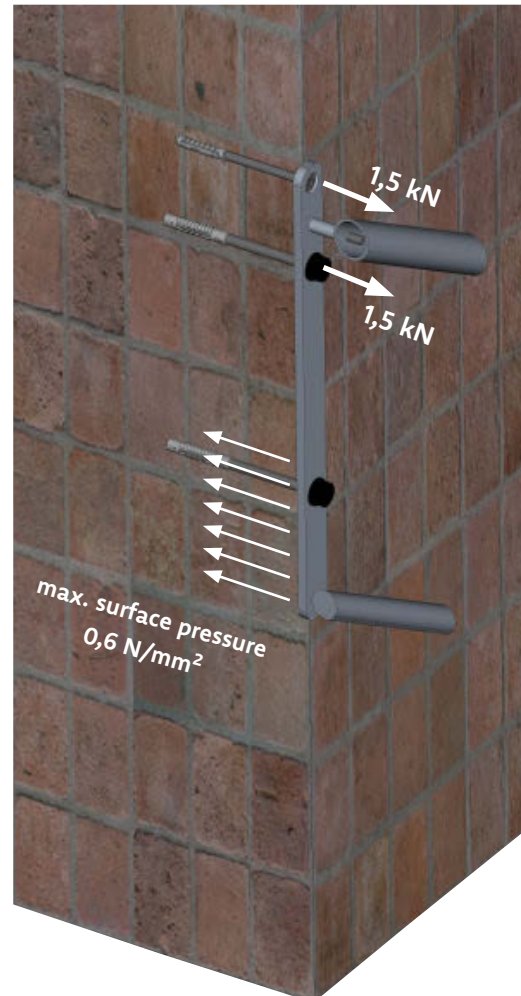

ELEVATION VIEW

C2772 King Henry Road
Inva Stair Riser Platform Lift

Invalifts Limited, 6 Falcon Park, Claymore,
Tame Valley Ind Est, Tamworth, Staffordshire, B77 5DQ

Stanchion Mounted

Wall Mounted

(1) Unswitched Fused Spur

(2) Call Stations

ELECTRICAL REQUIREMENTS

(1) Power Supply

Please provide an switched fused spur at the location detailed - 240v, 10amp, 1-phase

(2) Call Stations

The call stations are wireless and will be wall mounted in a location to suit the site

PLATFORM FINISH & LAYOUT

Platform Finish

White Aluminium
RAL 9006

Stanchion Finish

White Aluminium
RAL 9006

Control Layout

- A) Key switch
- B) Call the lift up / down
- C) Open the platform
- D) Close the platform
- E) Travel the unit up / down