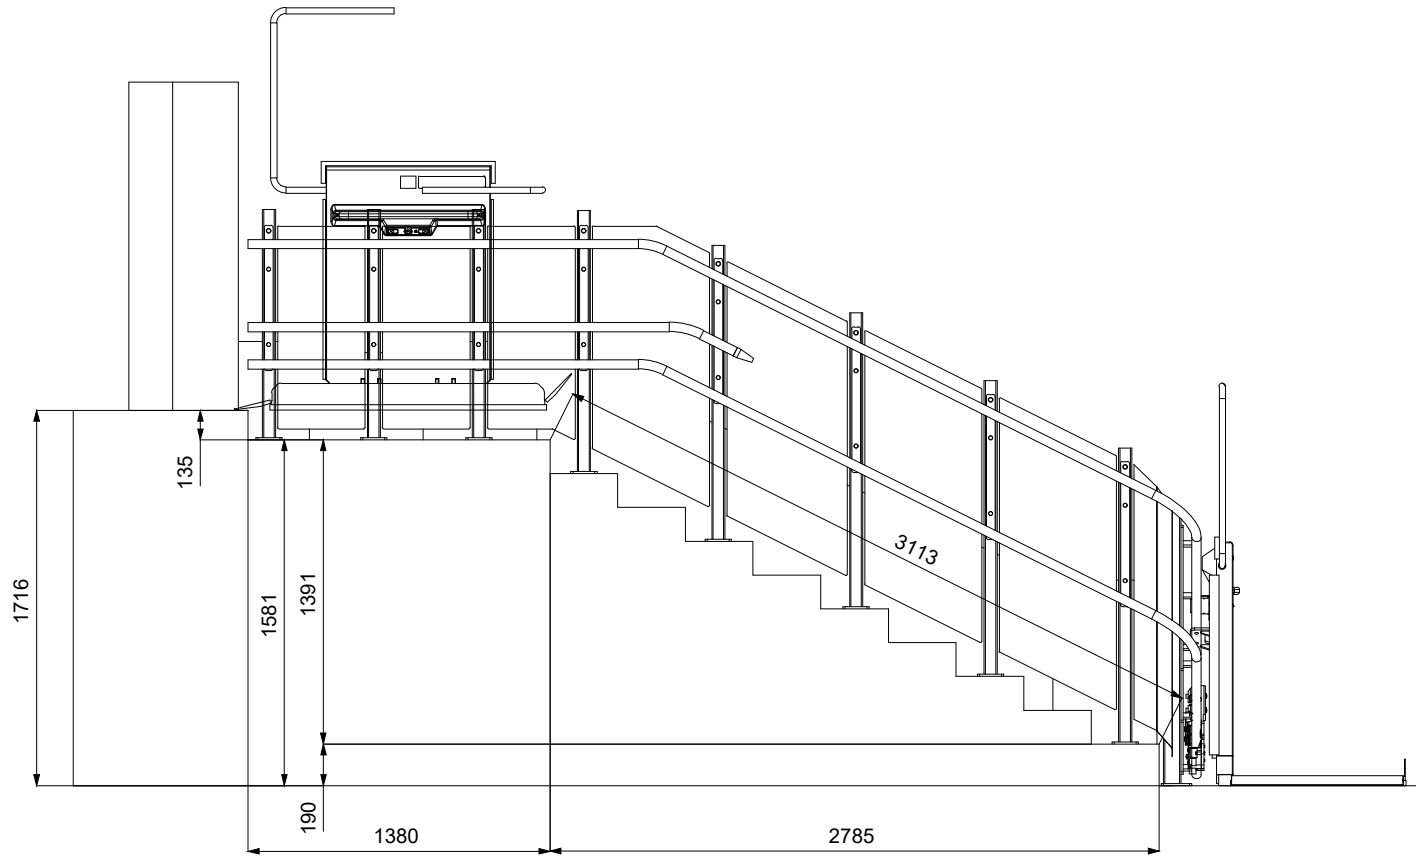

ELEVATION VIEW

C2772 King Henry Road
Inva Stair Riser Platform Lift

Invalifts Limited, 6 Falcon Park, Claymore,
Tame Valley Ind Est, Tamworth, Staffordshire, B77 5DQ

Stanchion Mounted

Wall Mounted

(1) Unswitched Fused Spur

(2) Call Stations

ELECTRICAL REQUIREMENTS

(1) Power Supply

Please provide an switched fused spur at the location detailed - 240v, 10amp, 1-phase

(2) Call Stations

The call stations are wireless and will be wall mounted in a location to suit the site

PLATFORM FINISH & LAYOUT

Platform Finish

White Aluminium
RAL 9006

Stanchion Finish

White Aluminium
RAL 9006

Control Layout

- A) Key switch
- B) Call the lift up / down
- C) Open the platform
- D) Close the platform
- E) Travel the unit up / down