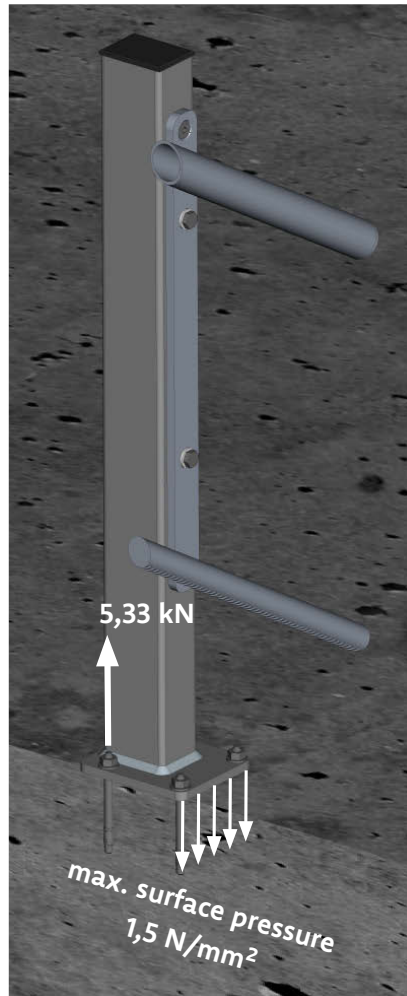

ELEVATION VIEW

C2772 King Henry Road
Inva Stair Riser Platform Lift

Invalifts Limited, 6 Falcon Park, Claymore,
Tame Valley Ind Est, Tamworth, Staffordshire, B77 5DQ

Stanchion Mounted

Wall Mounted

(1) Unswitched Fused Spur

(2) Call Stations

ELECTRICAL REQUIREMENTS

(1) Power Supply

Please provide an switched fused spur at the location detailed - 240v, 10amp, 1-phase

(2) Call Stations

The call stations are wireless and will be wall mounted in a location to suit the site

PLATFORM FINISH & LAYOUT

Platform Finish

White Aluminium
RAL 9006

Stanchion Finish

White Aluminium
RAL 9006

Control Layout

- A) Key switch
- B) Call the lift up / down
- C) Open the platform
- D) Close the platform
- E) Travel the unit up / down