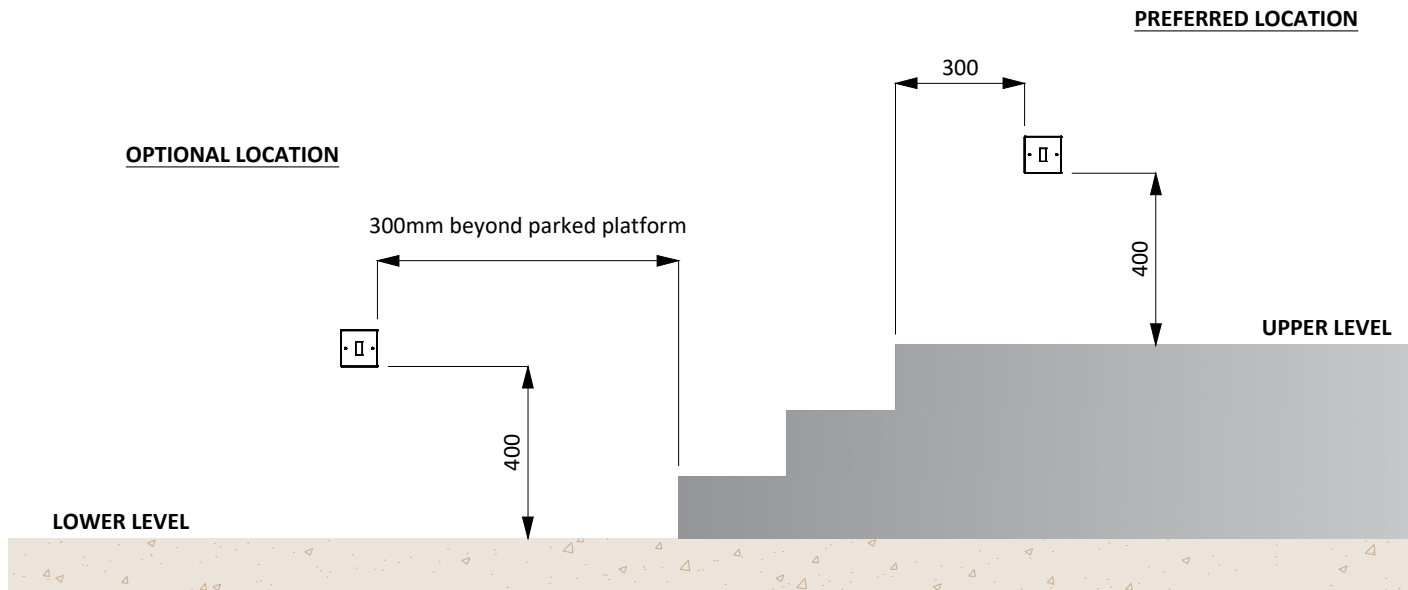

PLATFORM FINISH & LAYOUT

Platform Finish

White Aluminium
RAL 9006

Stanchion Finish

White Aluminium
RAL 9006

Control Layout

- A) Key switch
- B) Call the lift up / down
- C) Open the platform
- D) Close the platform
- E) Travel the unit up / down