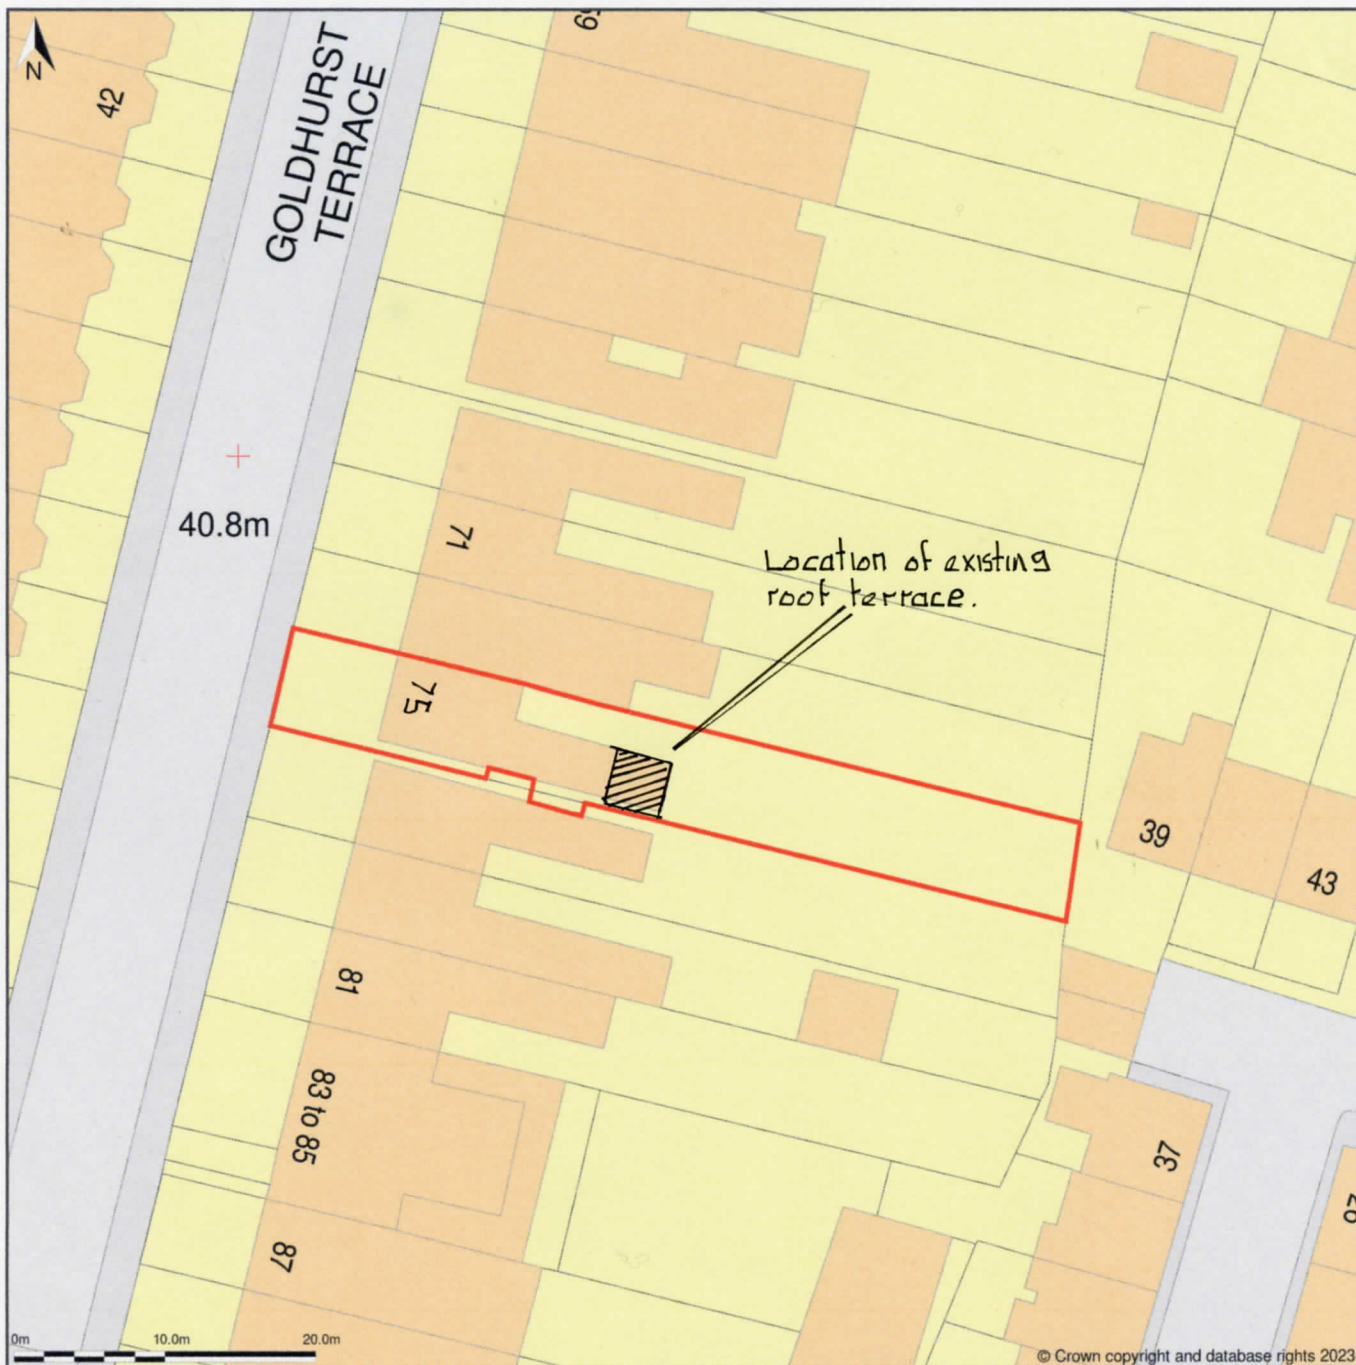

75, Goldhurst Terrace, London, Camden, NW6 3HA

Site Plan (also called a Block Plan) shows area bounded by: 526245.65, 184283.09 526335.65, 184373.09 (at a scale of 1:500), OSGridRef: TQ26298432. The representation of a road, track or path is no evidence of a right of way. The representation of features as lines is no evidence of a property boundary.

Produced on 18th Mar 2023 from the Ordnance Survey National Geographic Database and incorporating surveyed revision available at this date. Reproduction in whole or part is prohibited without the prior permission of Ordnance Survey. © Crown copyright 2023. Supplied by www.buyaplan.co.uk a licensed Ordnance Survey partner (100053143). Unique plan reference: #00806226-COD487.