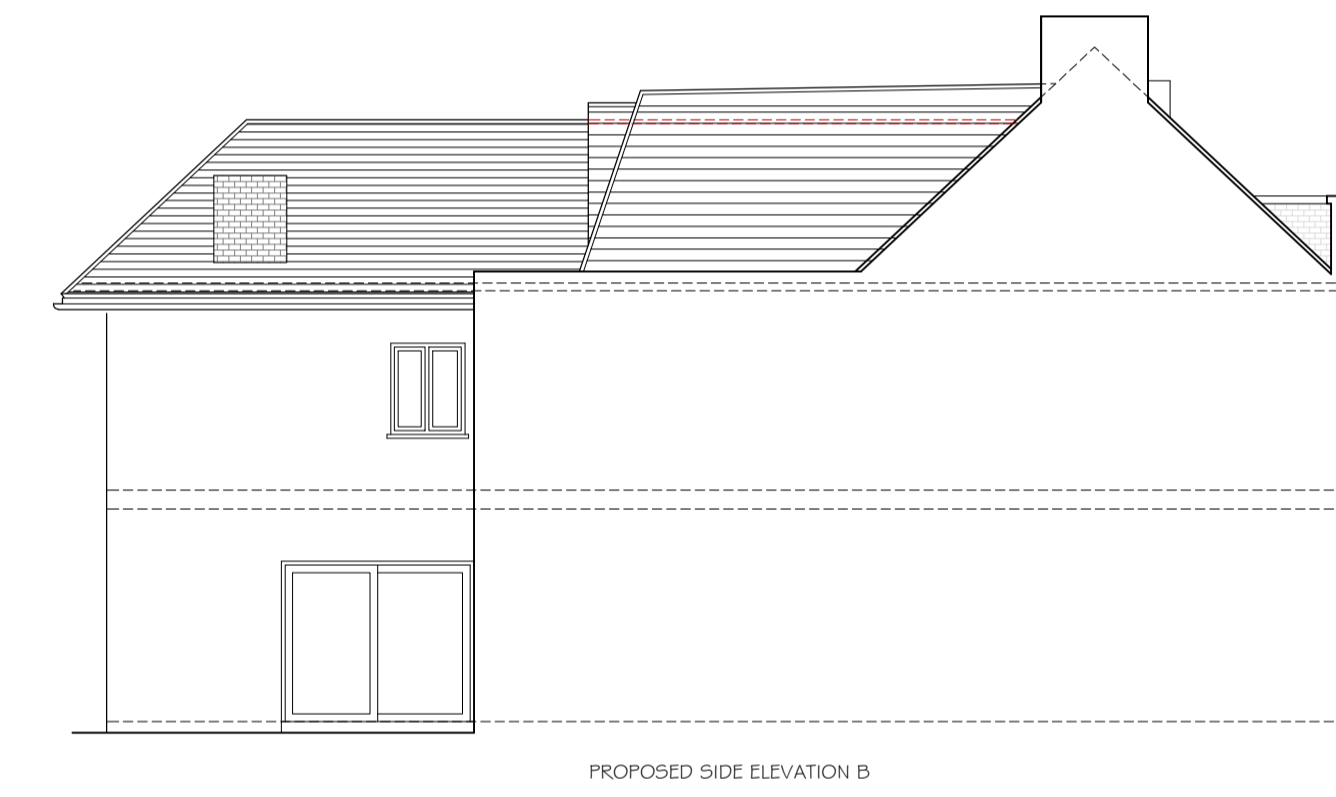

PROPOSED 1:50

studio  
**136** architects  
6 The Broadway, Wembley, Middlesex, HA9 8JT  
Tel/Fax: 020 8907 7131 e-mail: info@studio136.co.uk

Project  
LOFT CONVERSION AT  
607 FINCHLEY ROAD  
LONDON  
NW3 7BS

Client  
MR. LEVIN  
607 FINCHLEY ROAD  
LONDON  
NW3 7BS

Drawing Title  
PROPOSED PLANS  
& SECTION

Scale	Drawn	Checked	Authorised
1:50 @ A1	-	-	-
	MARCH 2018	-	-

Drawing Number	Rev
ST_M18_607FIN_002	C