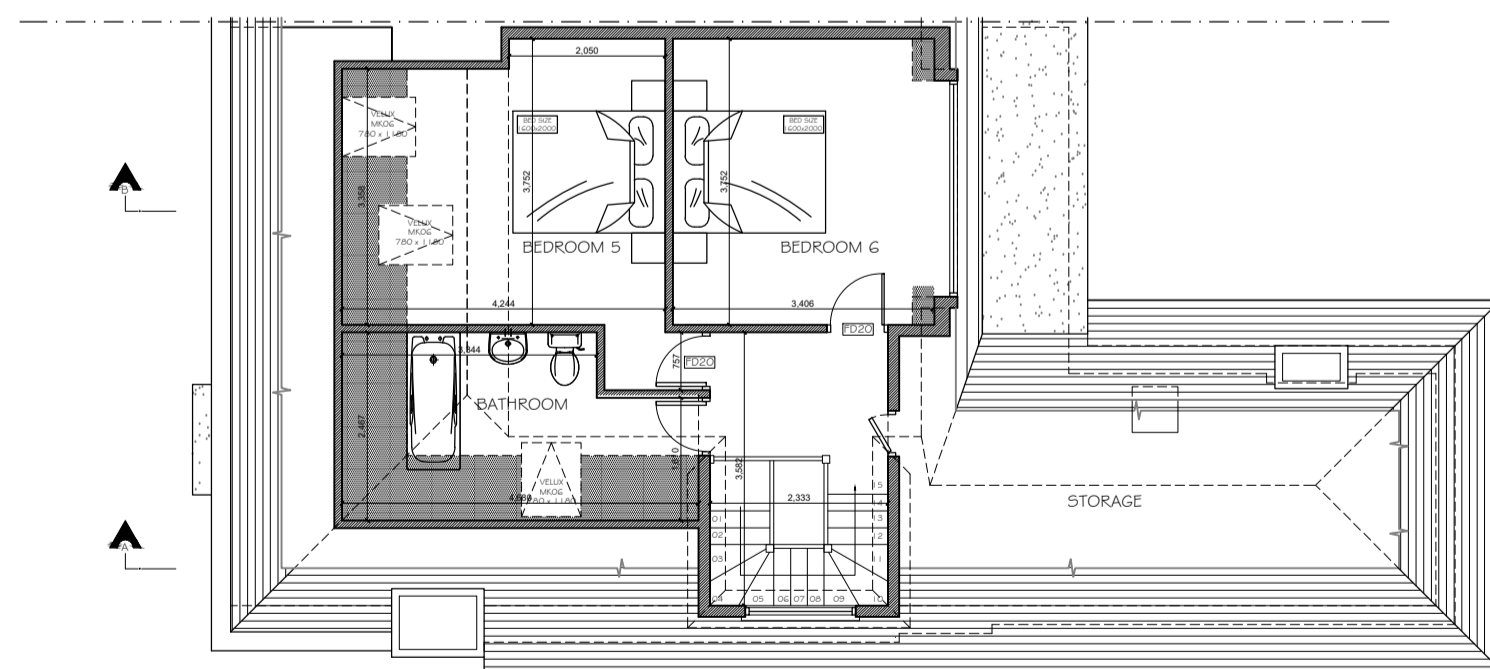

PROPOSED 1:50

studio  
**136** architects  
6 The Broadway, Wembley, Middlesex, HA9 8JT  
Tel/Fax: 020 8907 7131 e-mail: info@studio136.co.uk

Project  
LOFT CONVERSION AT  
607 FINCHLEY ROAD  
LONDON  
NW3 7BS

Client  
MR. LEVIN  
607 FINCHLEY ROAD  
LONDON  
NW3 7BS

Drawing Title  
PROPOSED PLANS  
& SECTION

Scale	Drawn	Checked	Authorised
1:50 @ A1	-	-	-
	MARCH 2018	-	-

Drawing Number	Rev
ST_M18_607FIN_002	C