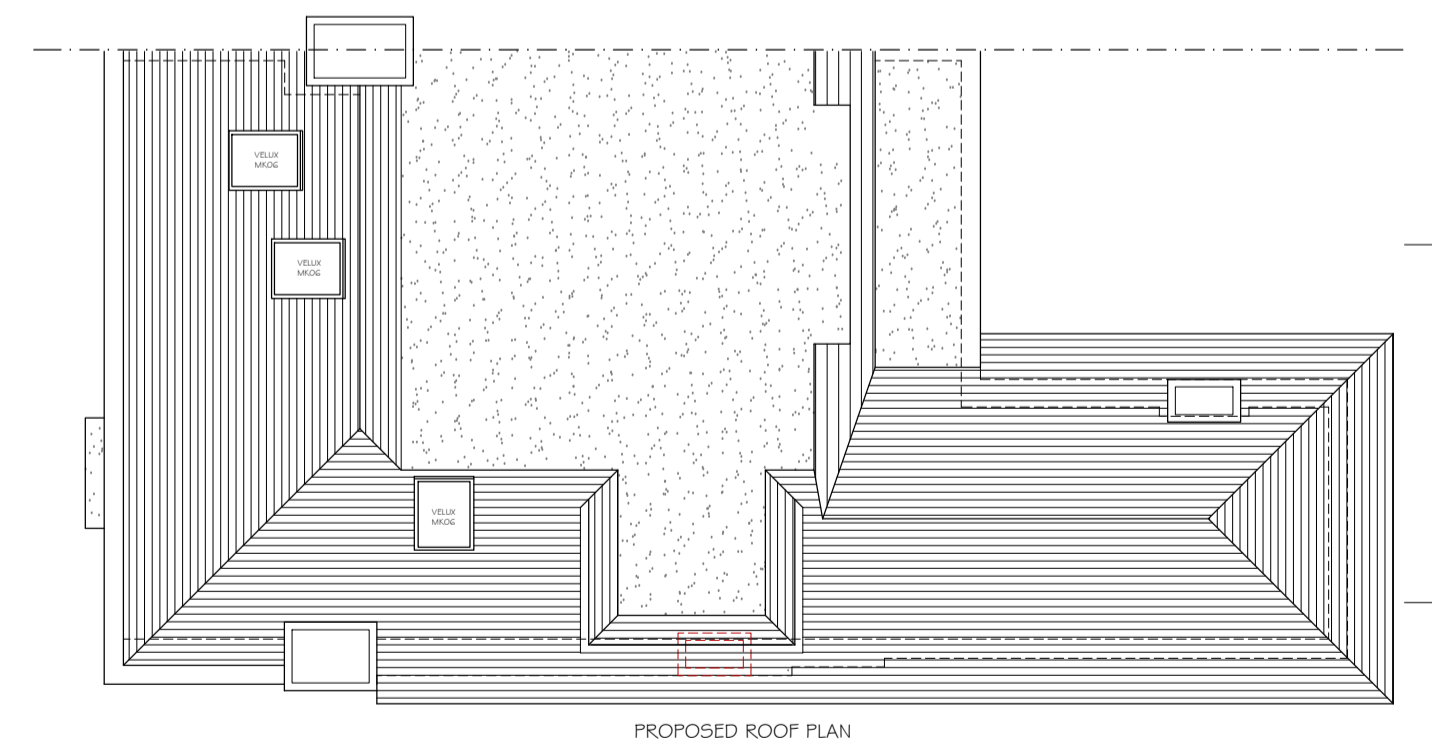

PROPOSED 1:50

studio  
**136** architects  
6 The Broadway, Wembley, Middlesex, HA9 8JT  
Tel/Fax: 020 8907 7131 e-mail: info@studio136.co.uk

Project  
LOFT CONVERSION AT  
607 FINCHLEY ROAD  
LONDON  
NW3 7BS

Client  
MR. LEVIN  
607 FINCHLEY ROAD  
LONDON  
NW3 7BS

Drawing Title  
PROPOSED PLANS  
& SECTION

Scale	Drawn	Checked	Authorised
1:50 @ A1	-	-	-
	MARCH 2018	-	-

Drawing Number	Rev
ST_M18_607FIN_002	C