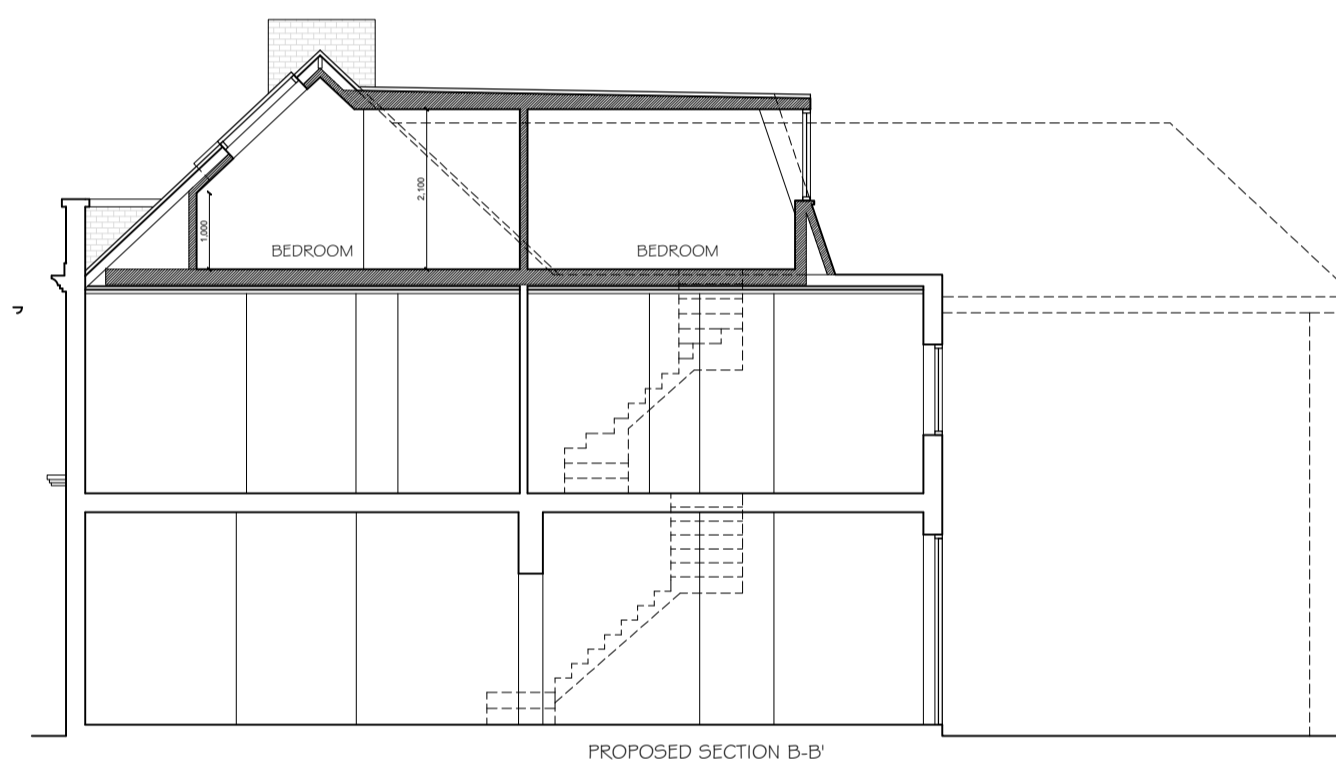

PROPOSED 1:50

studio  
**136** architects  
6 The Broadway, Wembley, Middlesex, HA9 8JT  
Tel/Fax: 020 8907 7131 e-mail: info@studio136.co.uk

Project  
LOFT CONVERSION AT  
607 FINCHLEY ROAD  
LONDON  
NW3 7BS

Client  
MR. LEVIN  
607 FINCHLEY ROAD  
LONDON  
NW3 7BS

Drawing Title  
PROPOSED PLANS  
& SECTION

Scale	Drawn	Checked	Authorised
1:50 @ A1	-	-	-
	MARCH 2018	-	-

Drawing Number	Rev
ST_M18_607FIN_002	C