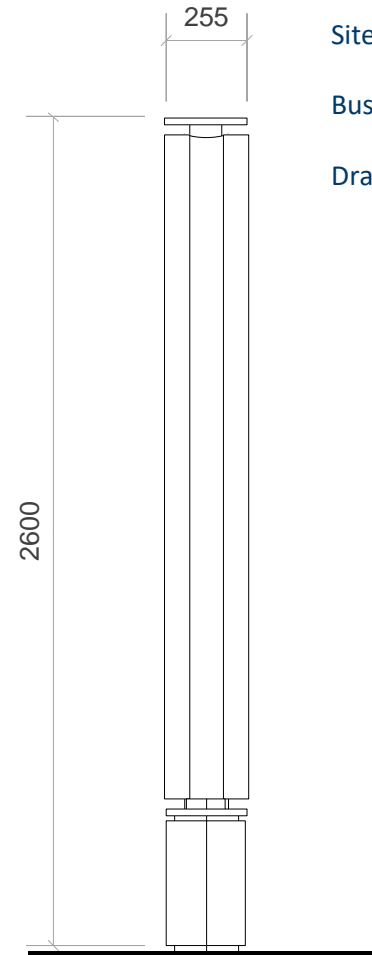

Digital Totem LCD 2m² Double Sided Forum Model

JCDecaux

Site Address – Procter Street opp Catton Street WC1V 6LF

Bus Stop: CAM0076AB

Drawing No 2

Scale 1:20

Elevation Drawings