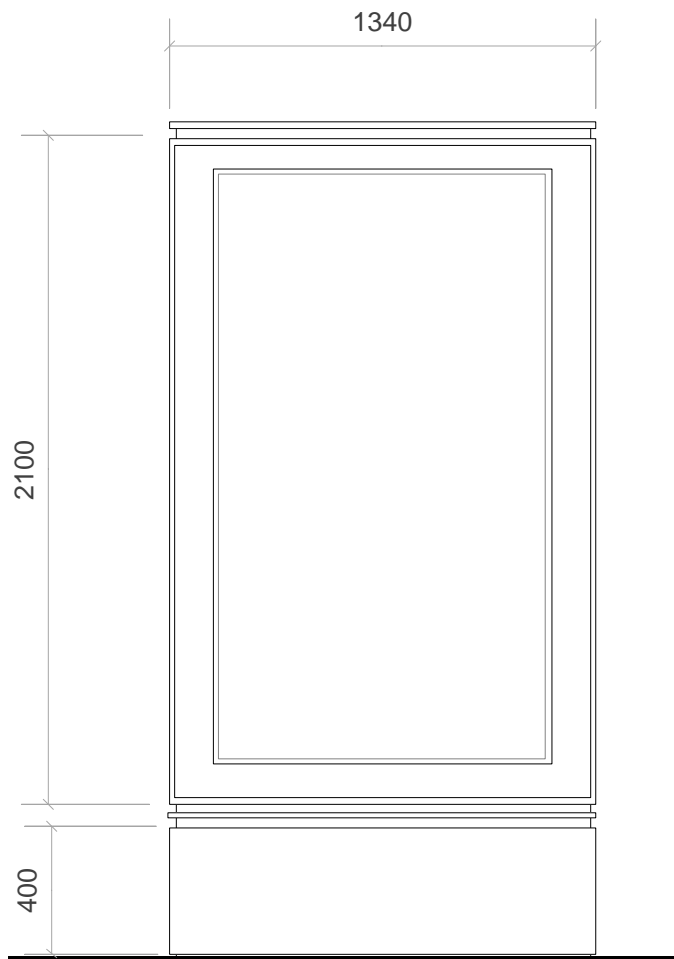

Digital Totem LCD 2m² Double Sided Forum Model

JCDecaux

Site Address – Procter Street opp Catton Street WC1V 6LF

Bus Stop: CAM0076AB

Drawing No 2

Scale 1:20

Elevation Drawings