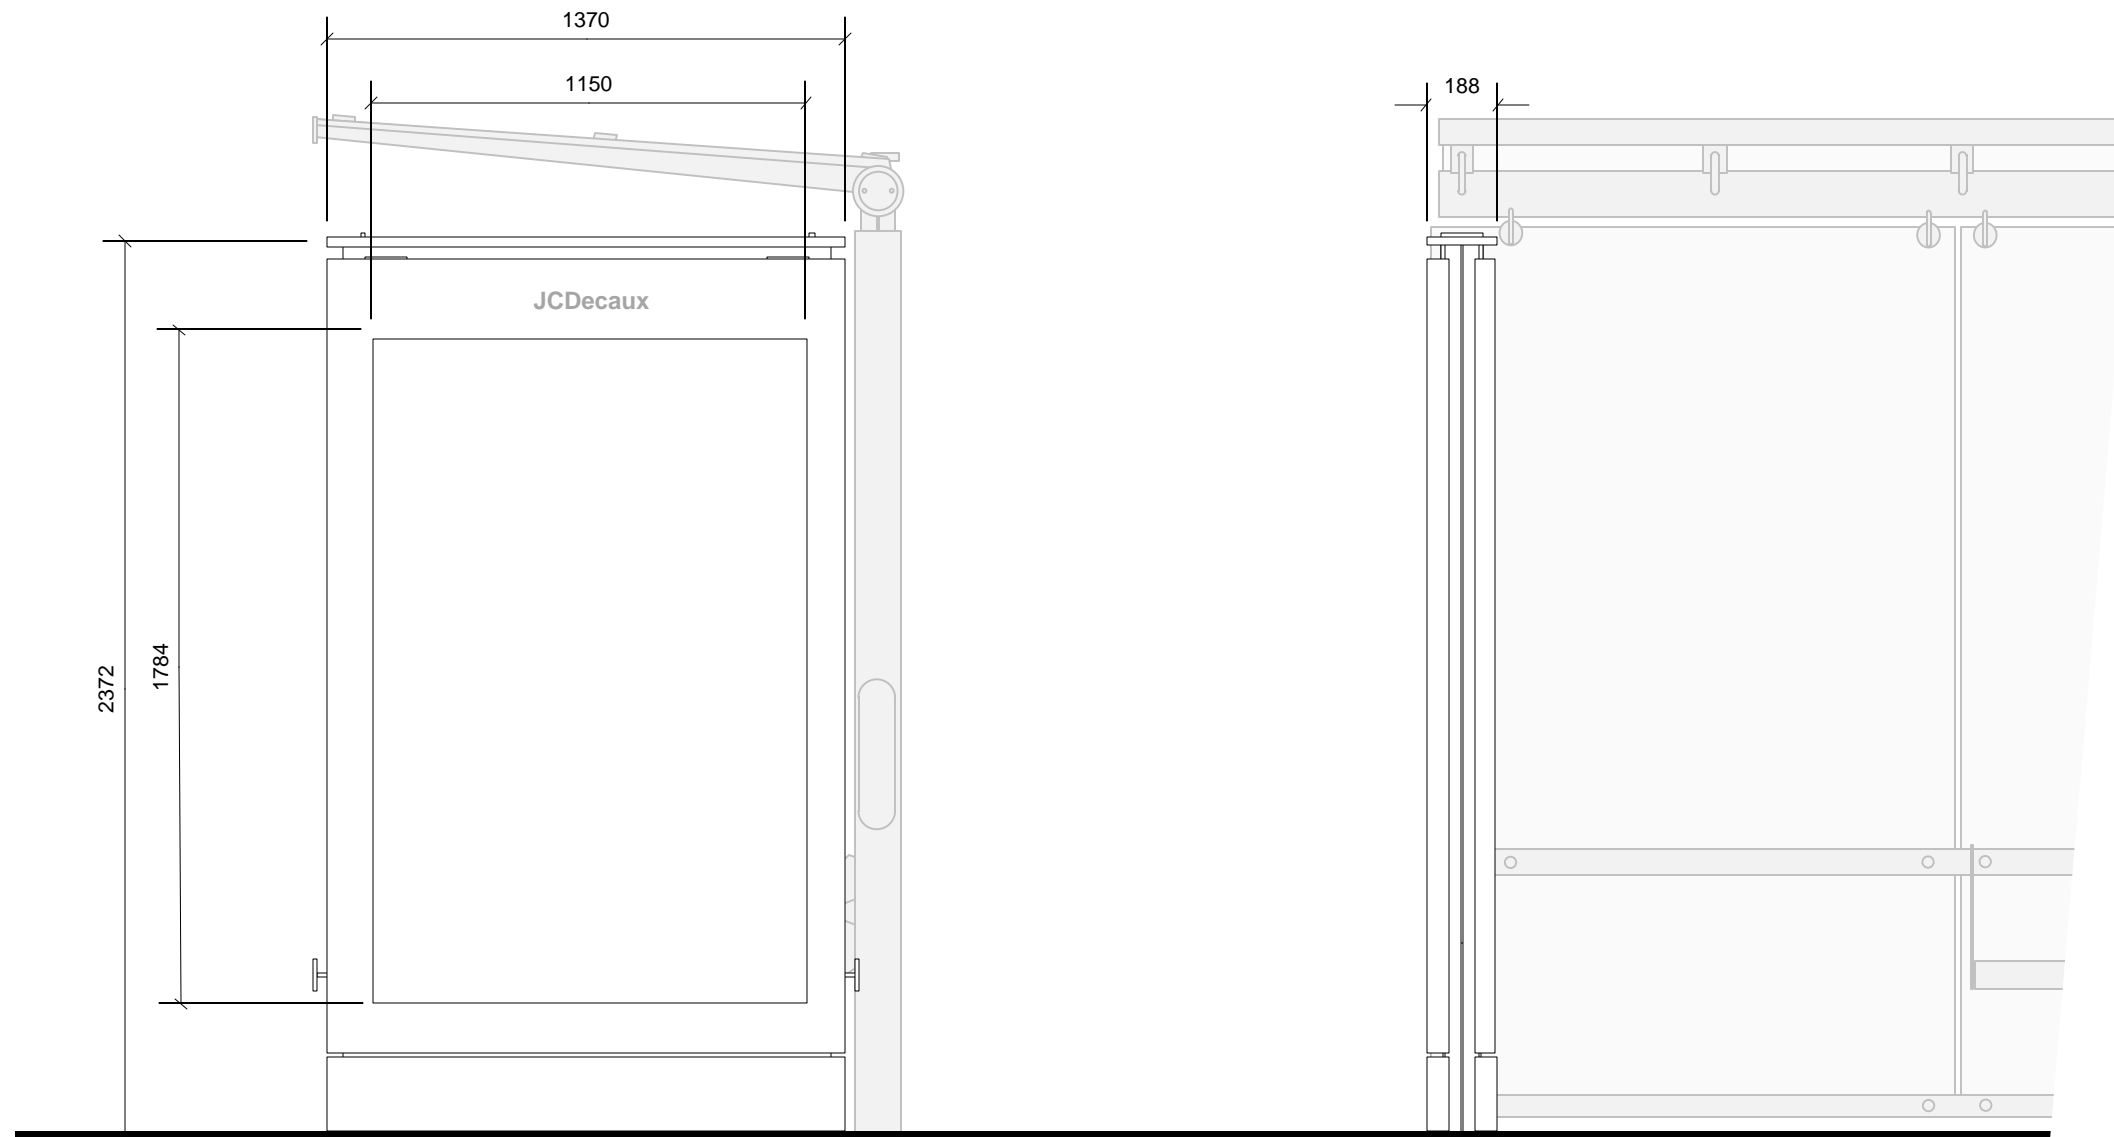

- Do not scale drawing
- Contractor to check dimensions on site
- Drawing is copyright and not to be reproduced or copied without the permission of JCDecaux

Copyright of JCDecaux ©

| | |
|-----------|----------------|
| JOB | Various |
| CLIENT | Reading BC |
| SCALE | 1:25 @ A3 |
| DRAWING | Foster Shelter |
| REFERENCE | A00014/06 |

- Do not scale drawing
- Contractor to check dimensions on site
- Drawing is copyright and not to be reproduced or copied without the permission of JCDecaux

Copyright of JCDecaux ©

| | |
|-----------|------------------|
| JOB | Various |
| CLIENT | Reading BC |
| SCALE | 1:20 @ A3 |
| DRAWING | Forum |
| REFERENCE | A00014/07 |