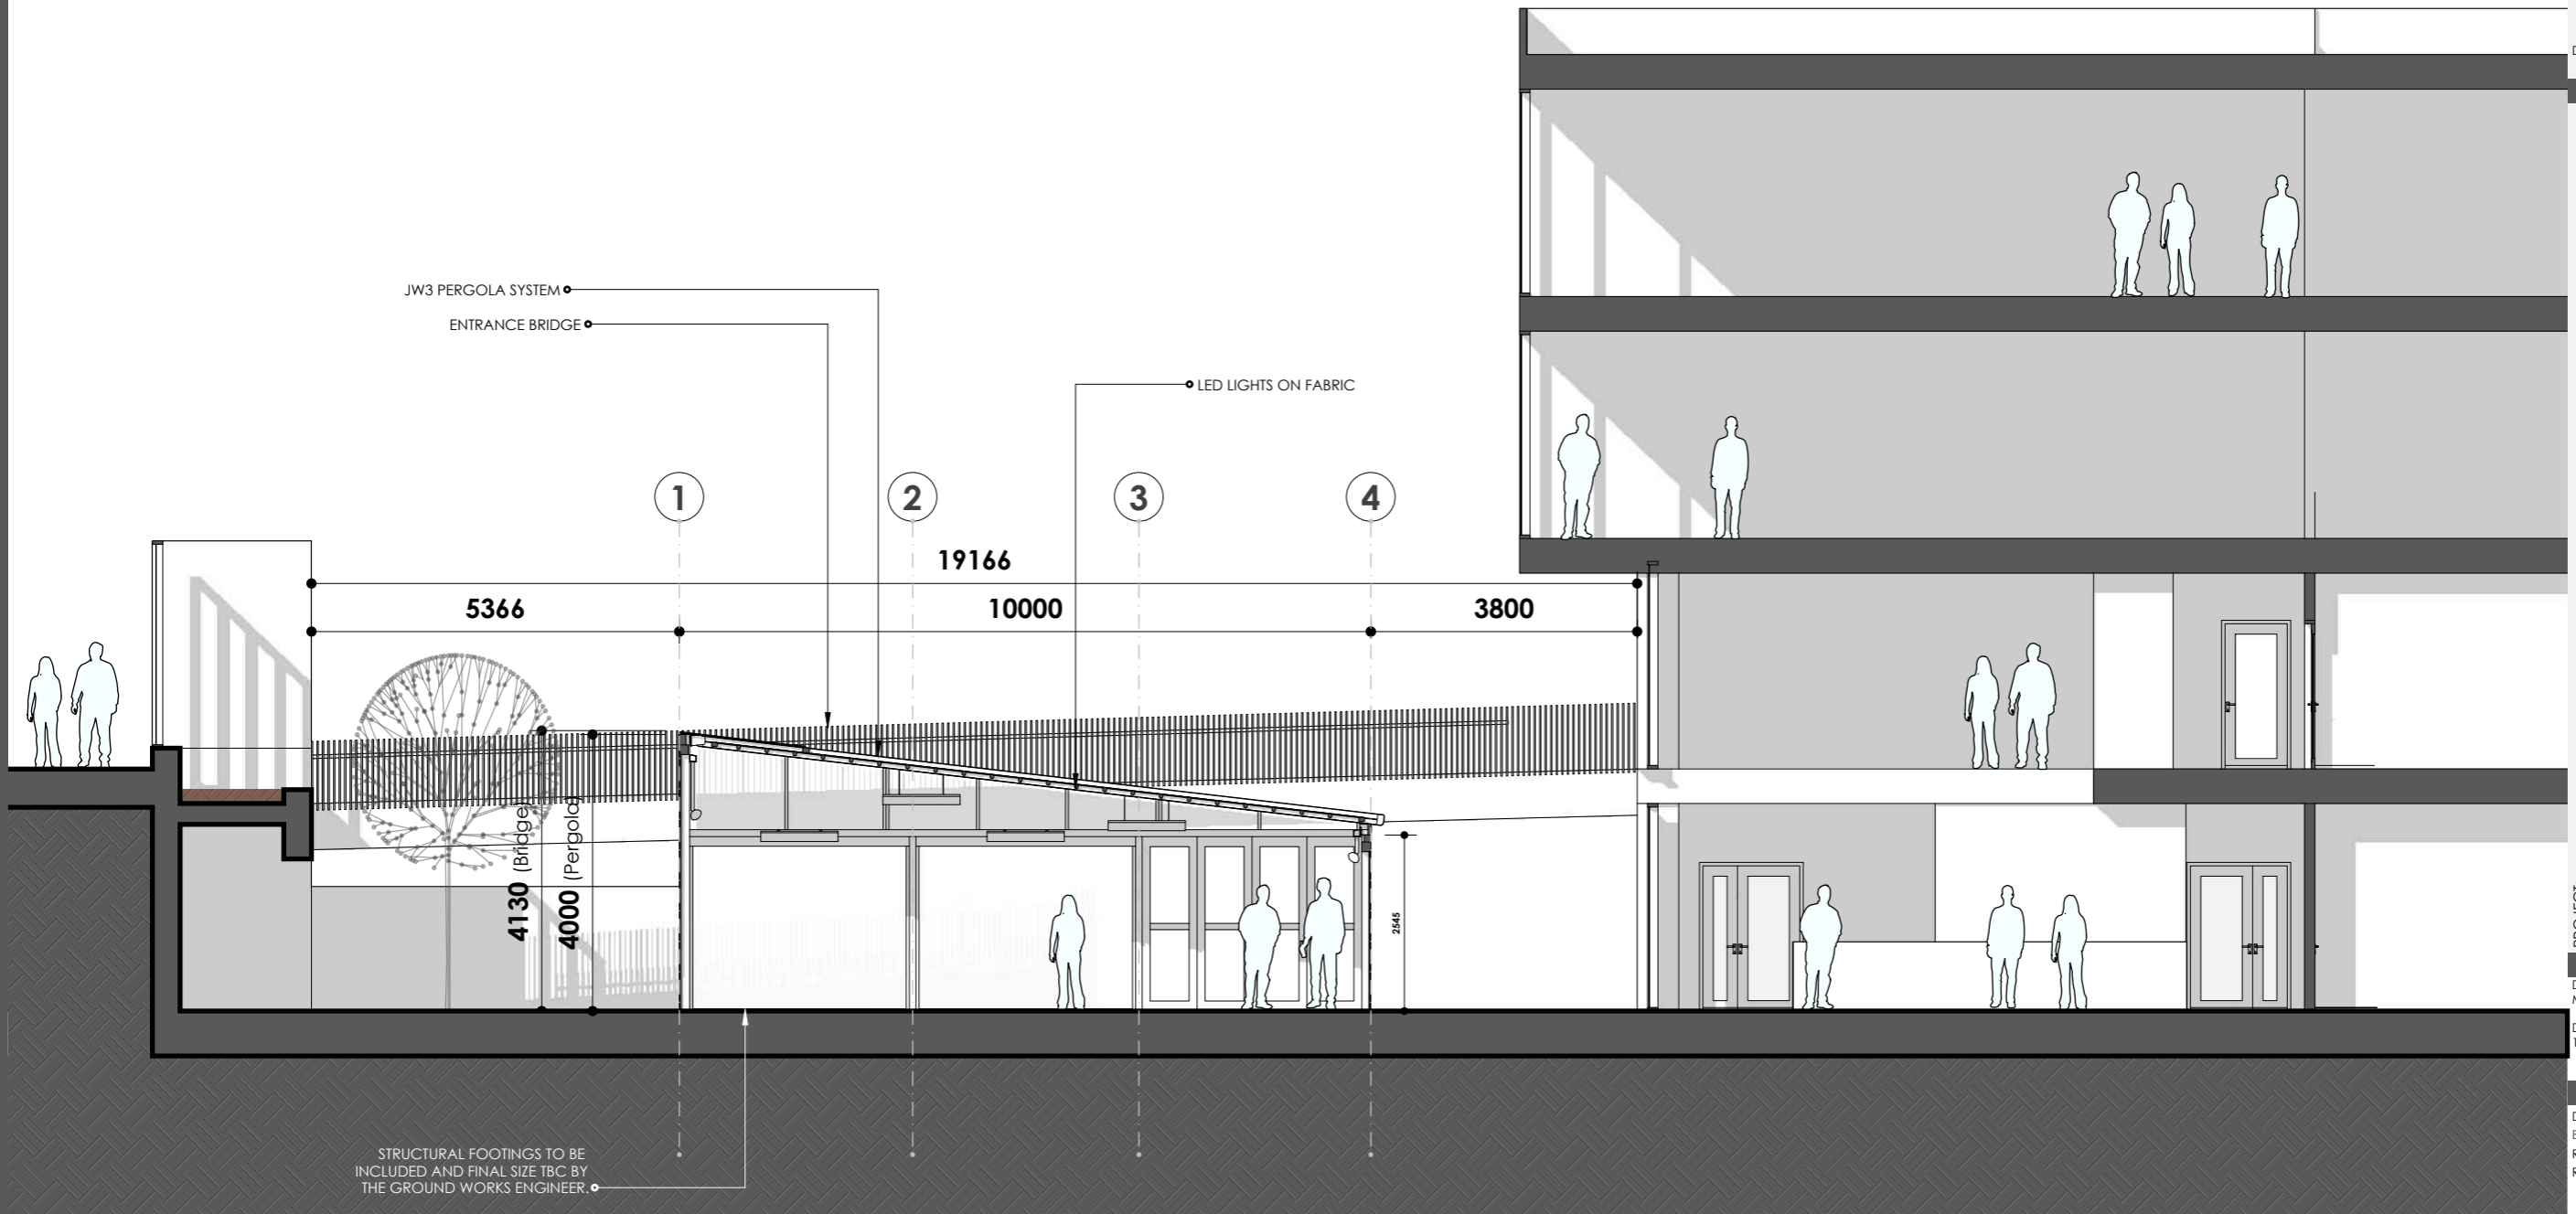

JW3 PIAZZA CANOPY

PROJECT LOCATION:
 341-351 FINCHLEY RD., NW3 6ET

PROJECT:

DOCUMENT DATE:
 MARCH 01, 2023

DRAWING SCALE:
 1:100M @ A3, 1:50 @ A1

DRAWING NAME
 BAB-JW3-Pergola-Elevation-005
 REVISIONS:
 REV. DATE REMARKS

NW SECTION THROUGH COURTYARD

SCALE:

1:50 M

NW SECTION THROUGH
 COURTYARD

A.5